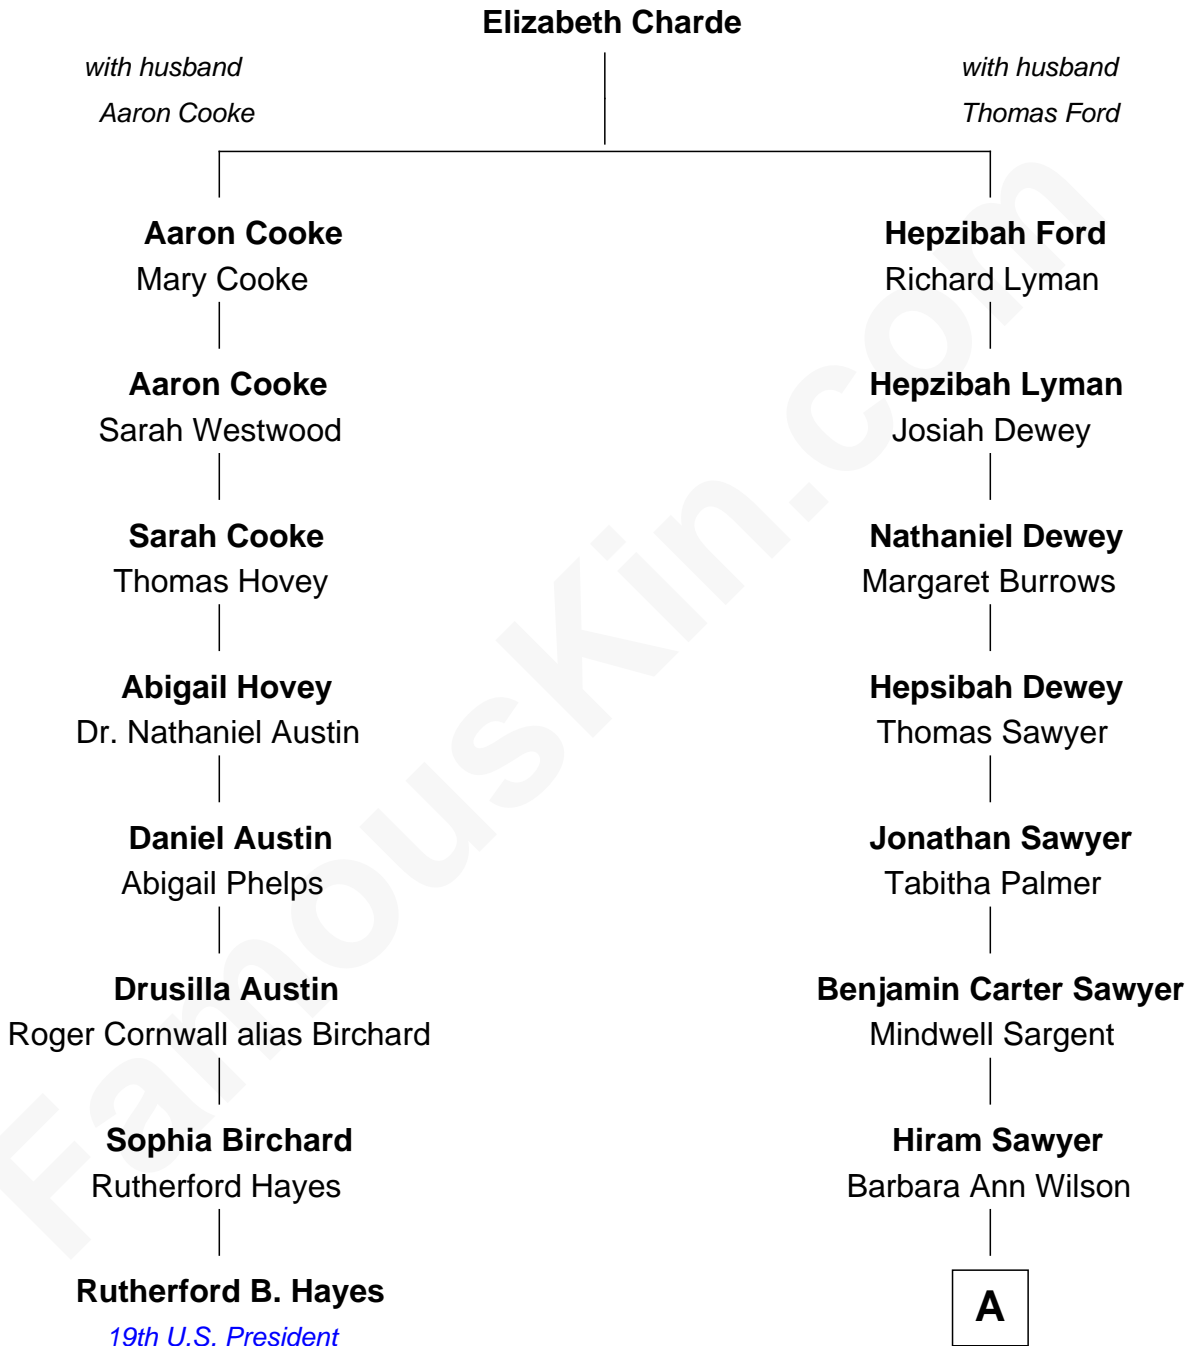

FamousKin.com
Relationship Chart of
Rutherford B. Hayes
19th U.S. President

7th cousin 4 times removed of
David Hyde Pierce
Stage, TV, and Movie Actor

A

Hannah Sawyer
William W. Mayhew

Sarah B. Mayhew
Rev. Thomas Bennett Hughes

Lorado Thomas Hughes
Mildred E. Sherman

Laura Marie Hughes
George Hyde Pierce

David Hyde Pierce
Stage, TV, and Movie Actor

FamousKin.com