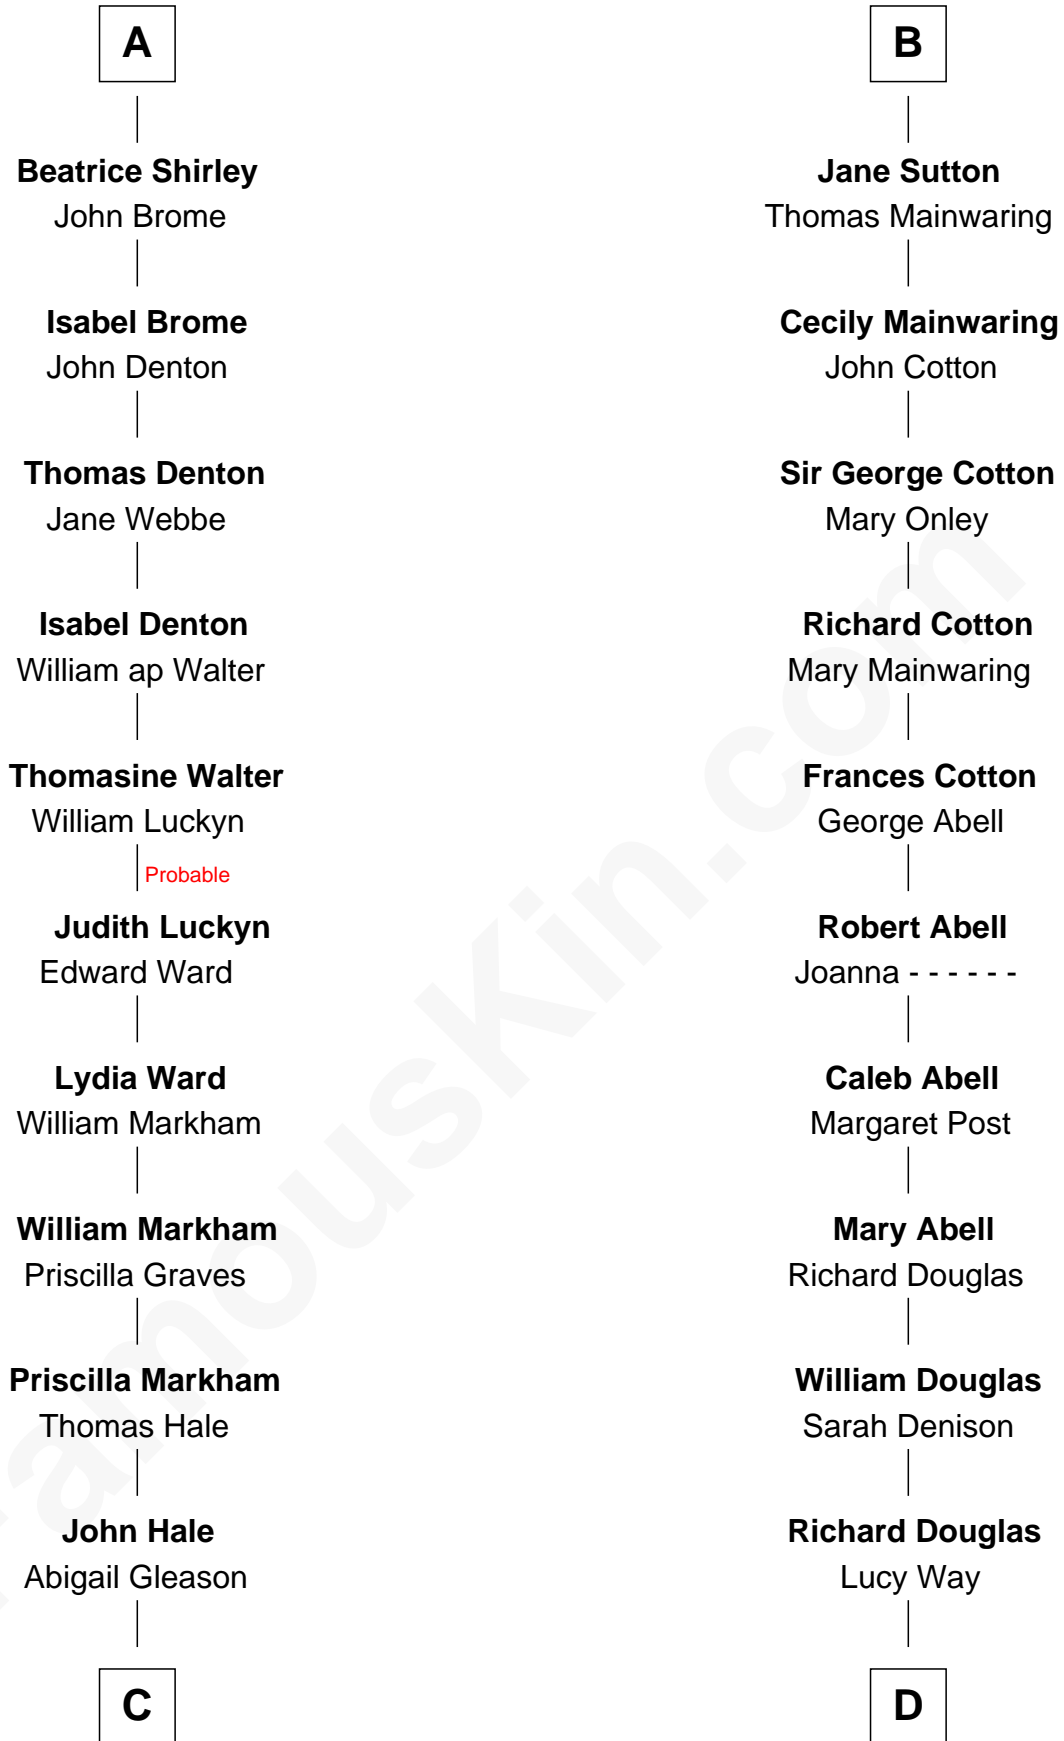

**FamousKin.com**  
**Relationship Chart of**  
**Rutherford B. Hayes**  
*19th U.S. President*

20th cousin 1 time removed of  
**Melvyn Douglas**  
*Movie Actor*

**C**

**Abigail Hale**  
Isaac Chandler

**Abigail Chandler**  
Israel Smith

**Chloe Smith**  
Rutherford Hayes

**Rutherford Hayes**  
Sophia Birchard

**Rutherford B. Hayes**  
*19th U.S. President*

**D**

**Erskine Douglas**  
Sophia Garrett

**Emma Jane Douglas**  
Col. George Taliaferro Shackelford

**Lena Priscilla Shackelford**  
Edouard Gregory Hesselberg

**Melvyn Douglas**  
*Movie Actor*

FamousKin.com