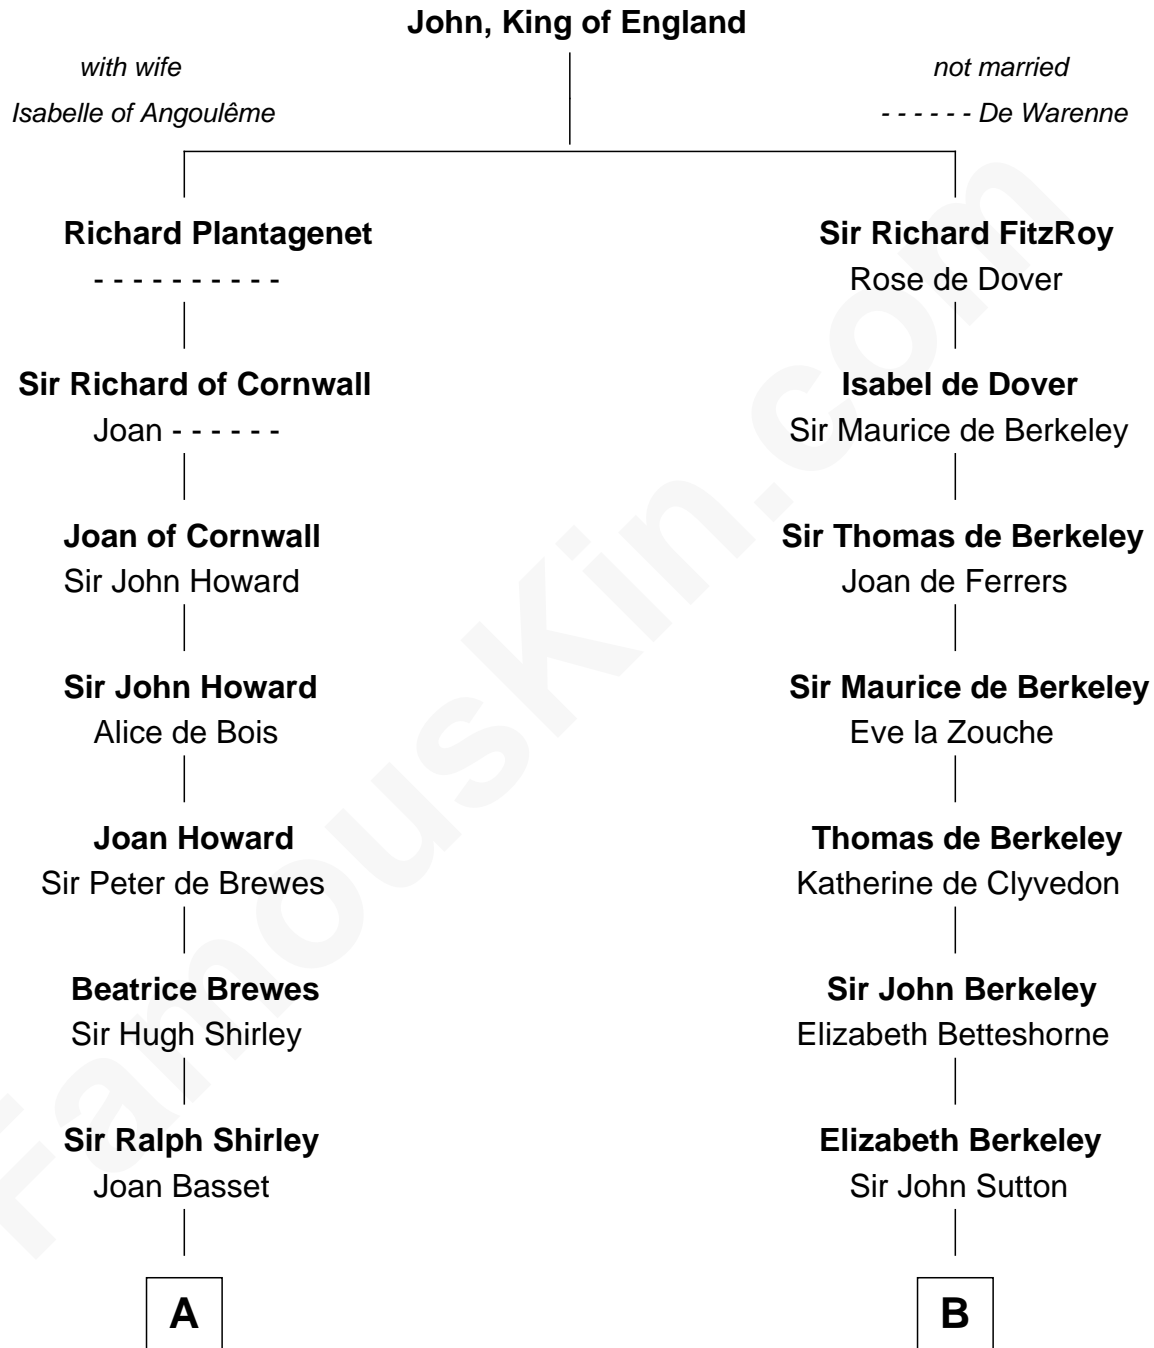

**FamousKin.com**  
**Relationship Chart of**  
**Rutherford B. Hayes**  
*19th U.S. President*

20th cousin 1 time removed of  
**Melvyn Douglas**  
*Movie Actor*

**C**

**Abigail Hale**  
Isaac Chandler

**Abigail Chandler**  
Israel Smith

**Chloe Smith**  
Rutherford Hayes

**Rutherford Hayes**  
Sophia Birchard

**Rutherford B. Hayes**  
*19th U.S. President*

**D**

**Erskine Douglas**  
Sophia Garrett

**Emma Jane Douglas**  
Col. George Taliaferro Shackelford

**Lena Priscilla Shackelford**  
Edouard Gregory Hesselberg

**Melvyn Douglas**  
*Movie Actor*

FamousKin.com