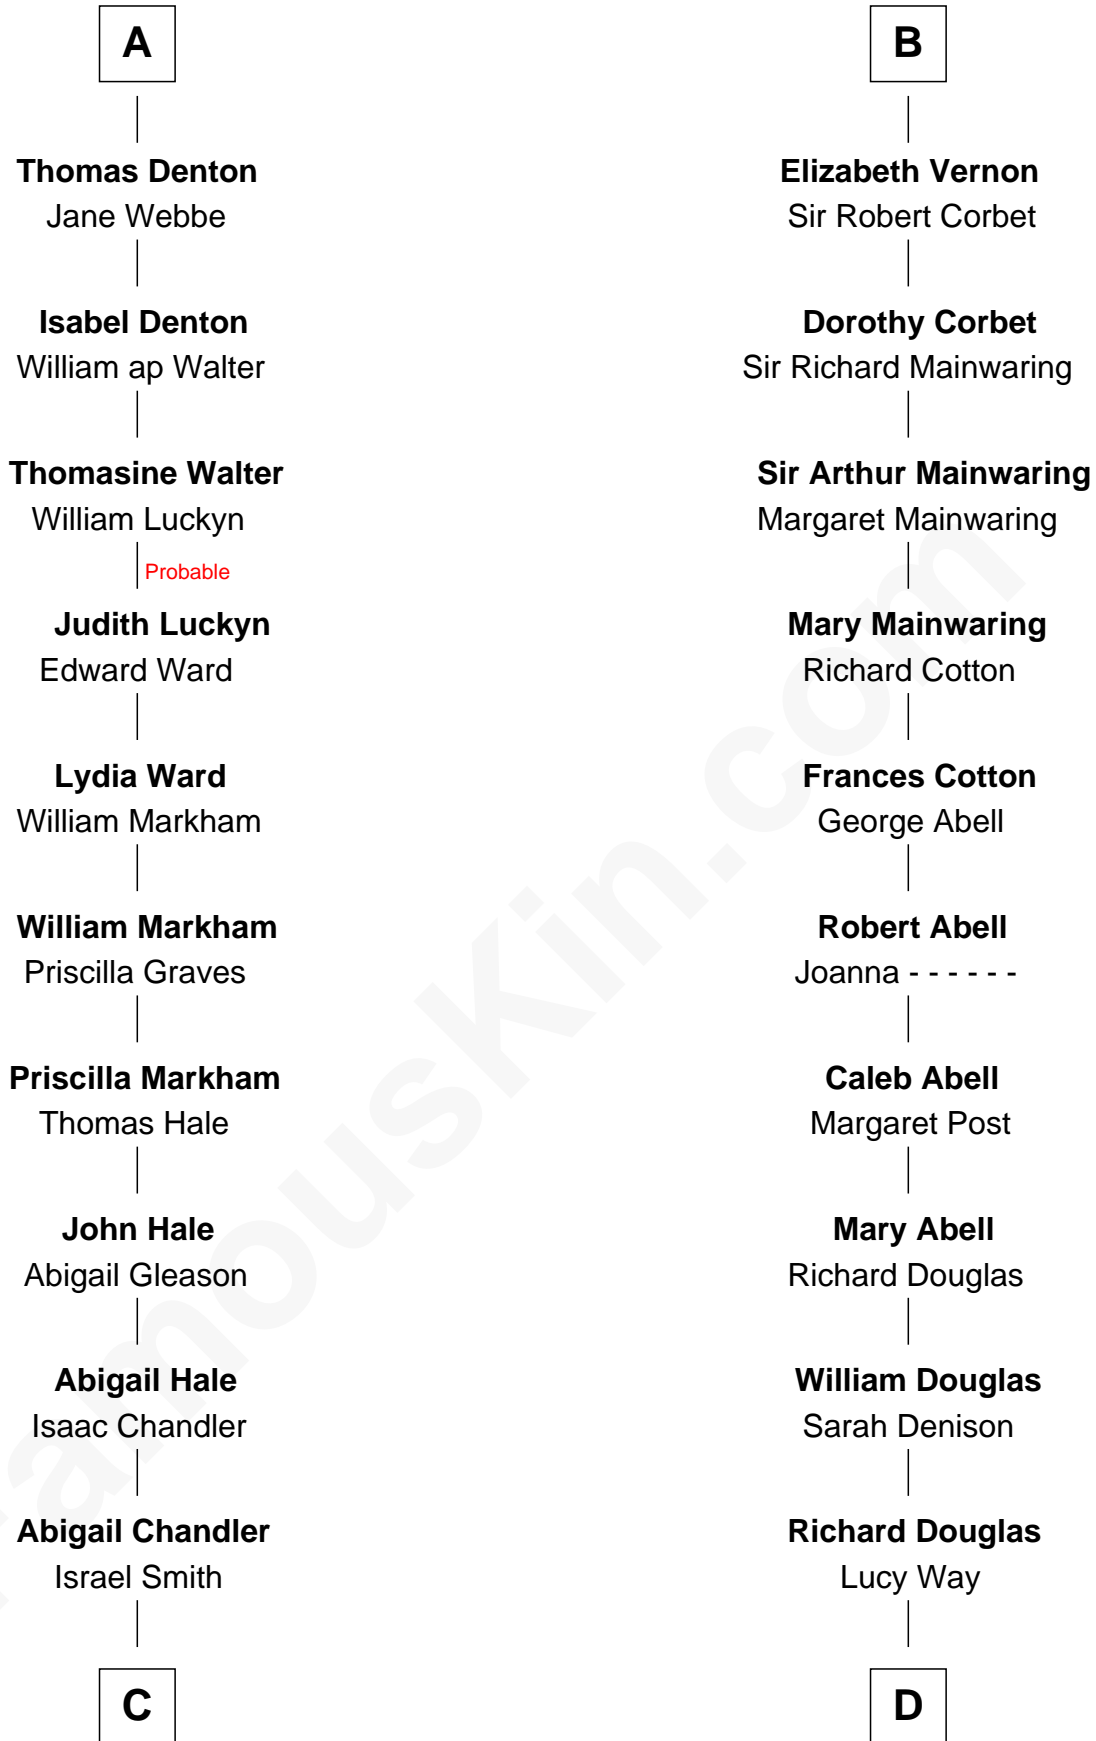

FamousKin.com
Relationship Chart of
Rutherford B. Hayes
19th U.S. President

19th cousin 1 time removed of
Melvyn Douglas
Movie Actor

Sir Robert de Ros
 Isabel de Aubeney

C

Chloe Smith
Rutherford Hayes

Rutherford Hayes
Sophia Birchard

Rutherford B. Hayes
19th U.S. President

D

Erskine Douglas
Sophia Garrett

Emma Jane Douglas
Col. George Taliaferro Shackelford

Lena Priscilla Shackelford
Edouard Gregory Hesselberg

Melvyn Douglas
Movie Actor