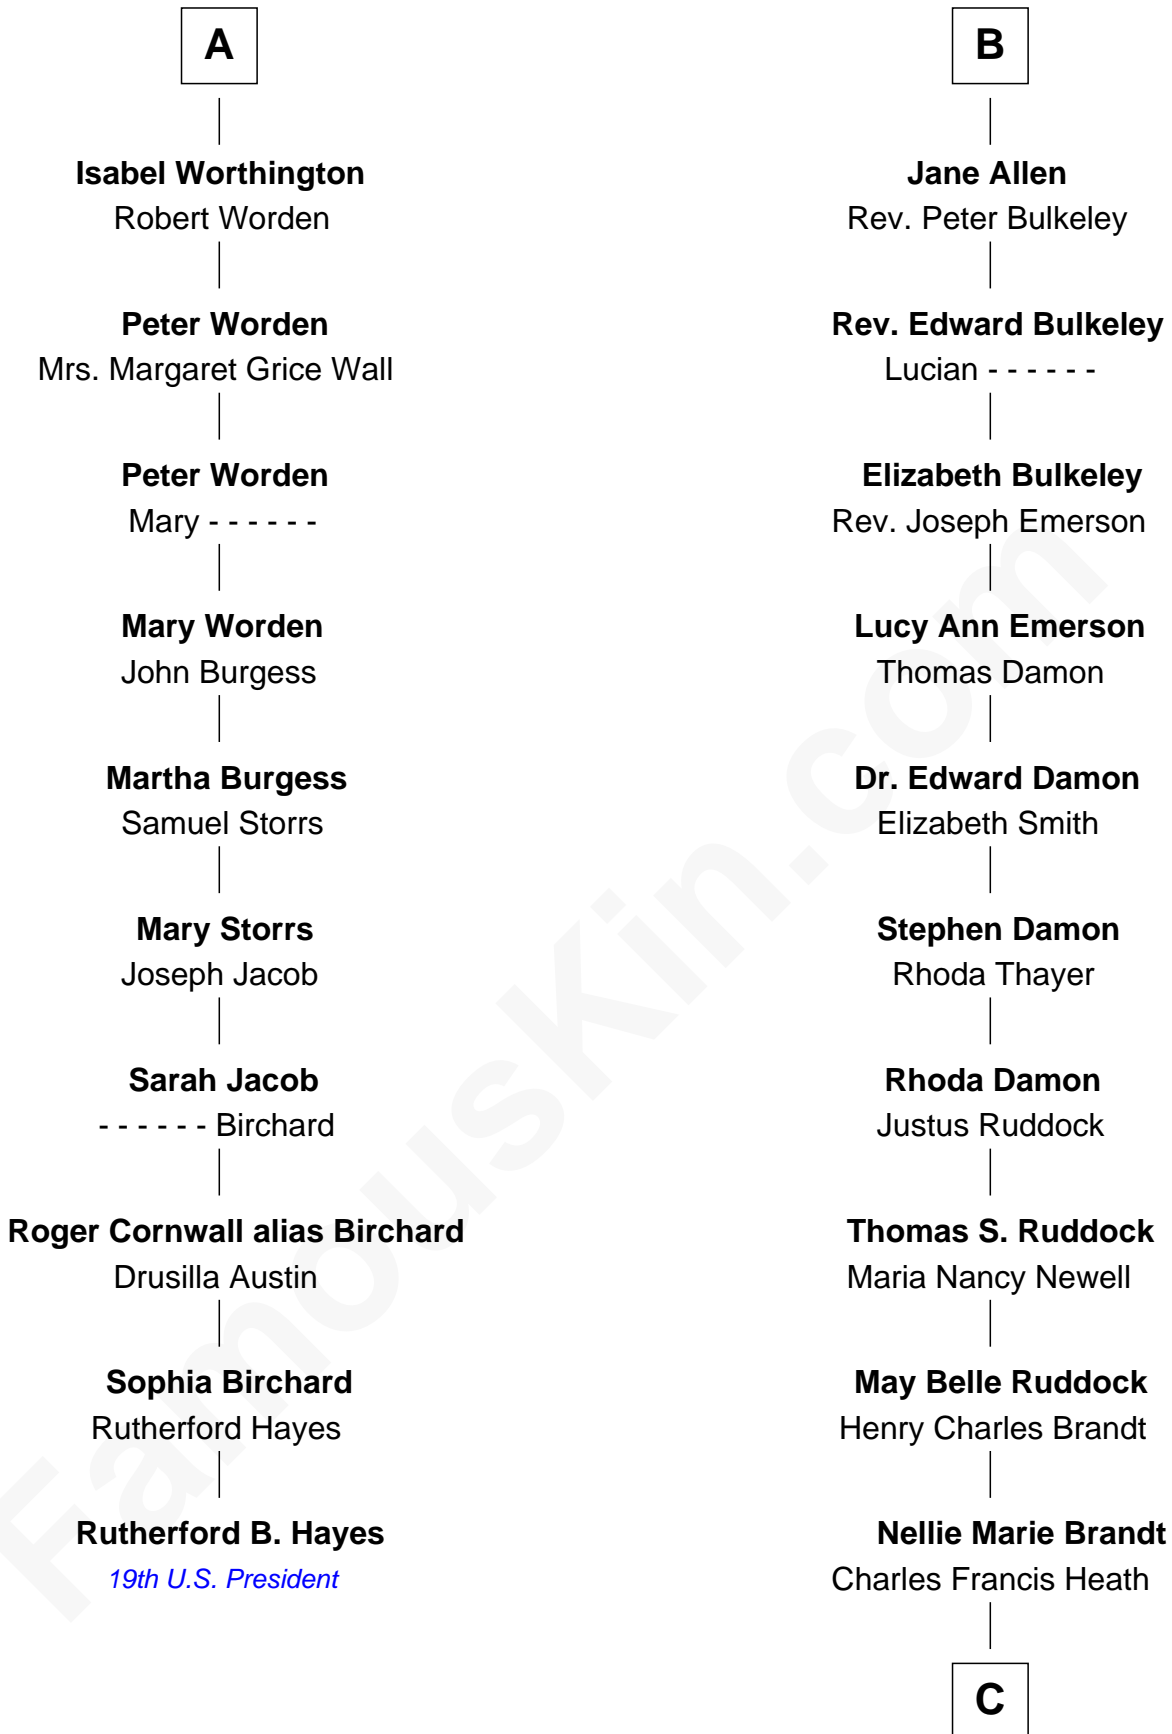

FamousKin.com
Relationship Chart of
Rutherford B. Hayes
19th U.S. President

16th cousin 2 times removed of
Sarah Palin
9th Governor of Alaska

C

Charles Richard Heath

Sarah Sheeran

Sarah Palin

9th Governor of Alaska

FamousKin.com