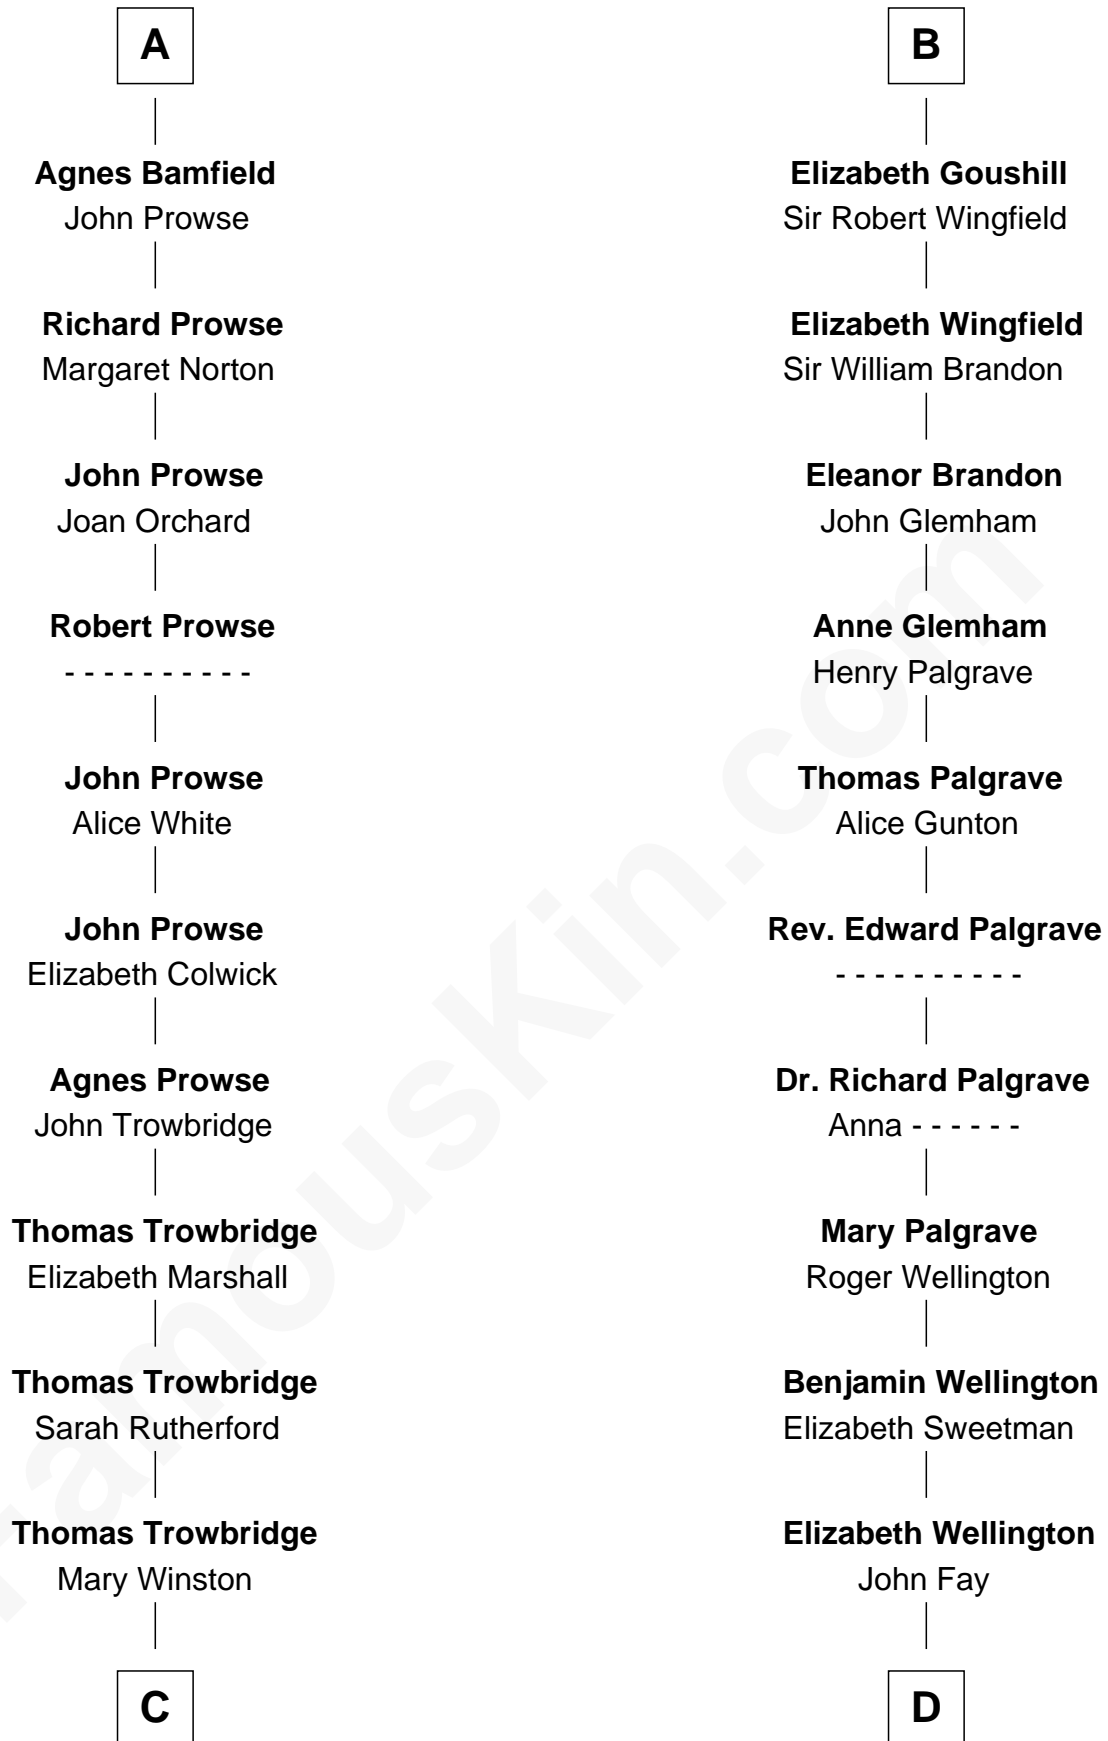

FamousKin.com
Relationship Chart of
Rutherford B. Hayes
19th U.S. President

20th cousin 1 time removed of

Shubael D. Childs
Founder of S.D. Childs & Company

C

Sarah Trowbridge

John Russell

Rebecca Russell

Ezekiel Hayes

Rutherford Hayes

Chloe Smith

Rutherford Hayes

Sophia Birchard

Rutherford B. Hayes

19th U.S. President

D

Benjamin Fay