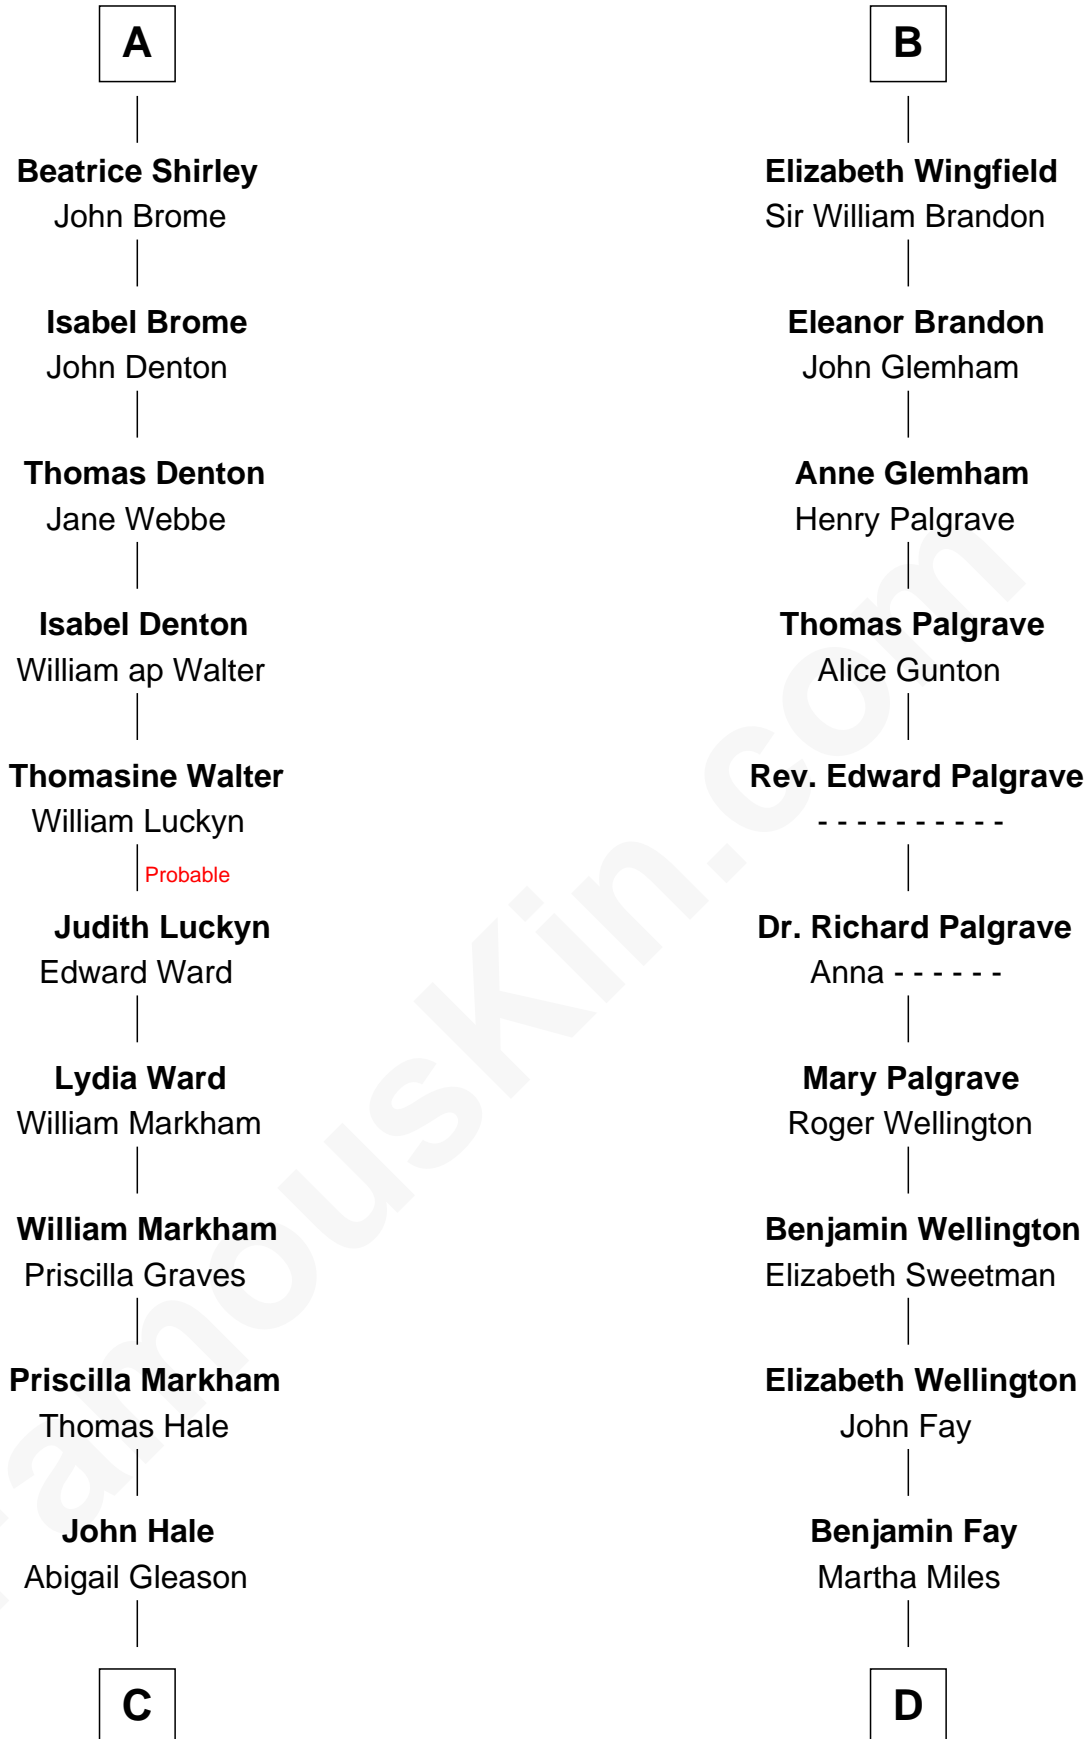

**FamousKin.com**  
**Relationship Chart of**  
**Rutherford B. Hayes**  
*19th U.S. President*

**19th cousin 2 times removed of**  
**Shubael D. Childs**  
*Founder of S.D. Childs & Company*

**C**

**Abigail Hale**  
Isaac Chandler

**Abigail Chandler**  
Israel Smith

**Chloe Smith**  
Rutherford Hayes

**Rutherford Hayes**  
Sophia Birchard

**Rutherford B. Hayes**  
*19th U.S. President*

**D**

**Benjamin Fay**  
Beulah Stow

**Beulah Fay**  
Josiah Childs