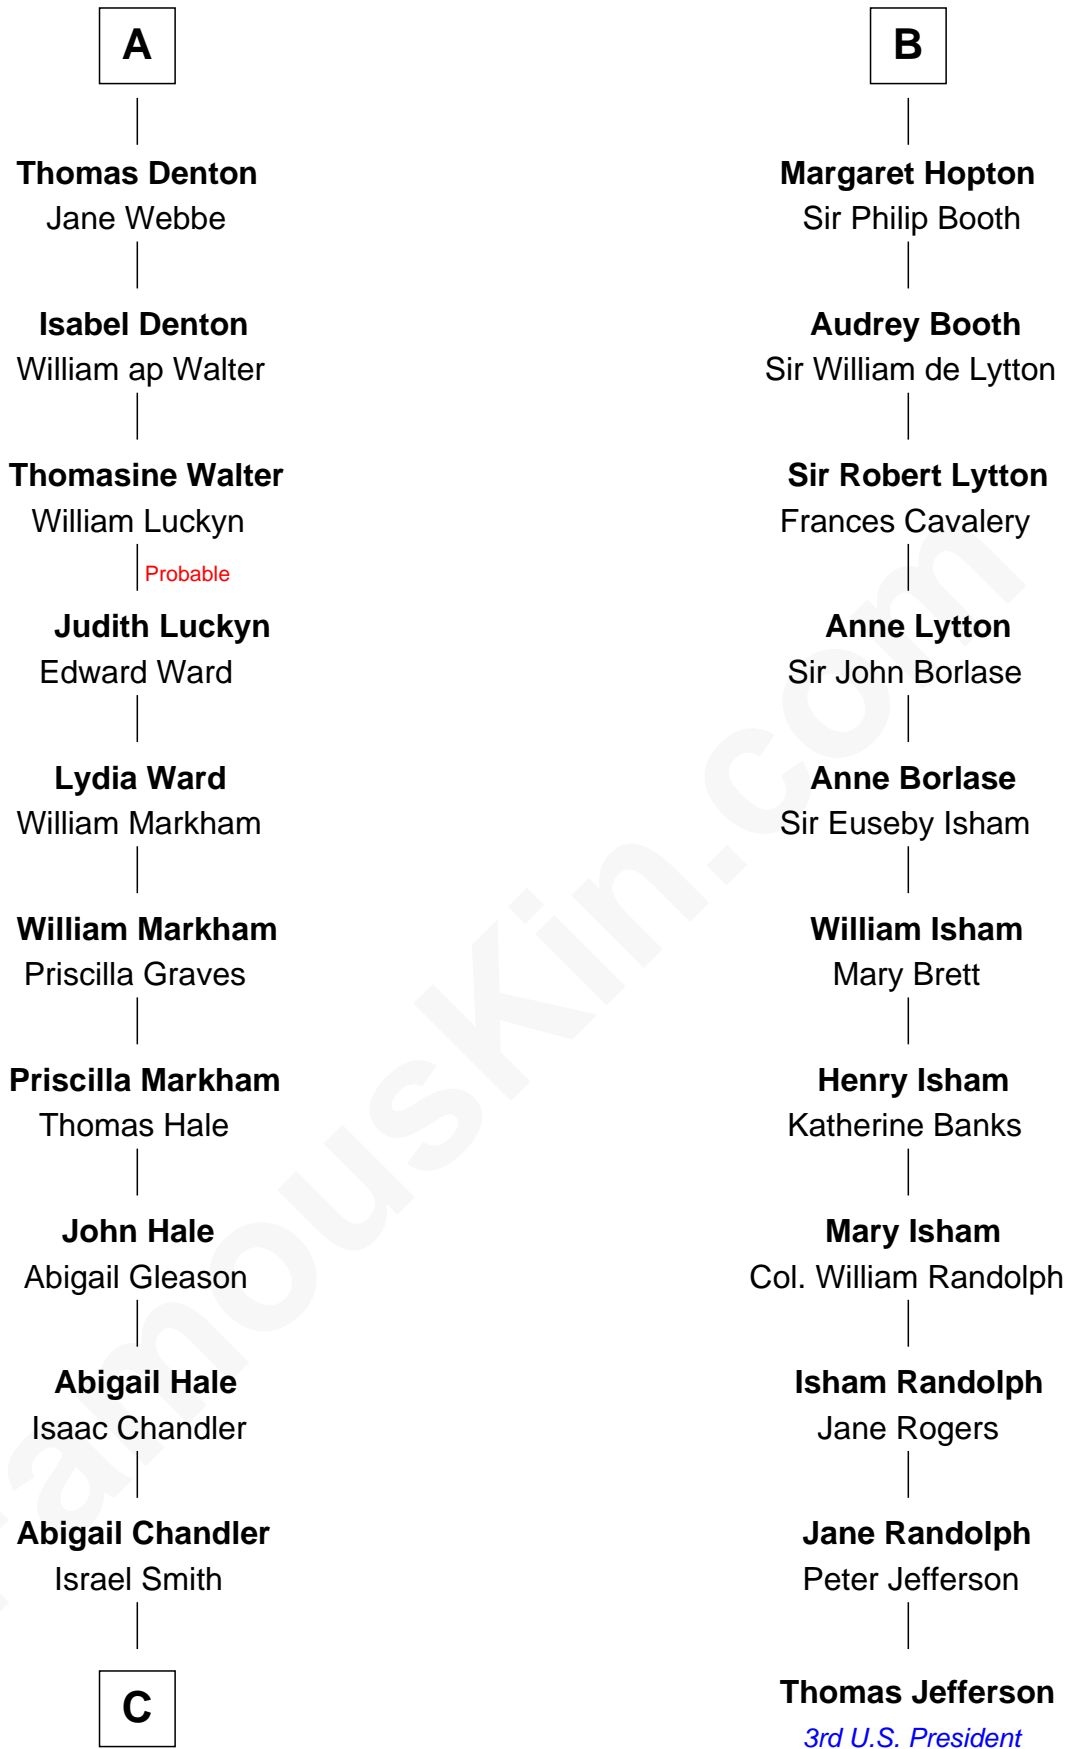

**FamousKin.com**  
**Relationship Chart of**  
**Rutherford B. Hayes**  
*19th U.S. President*

17th cousin 2 times removed of

**Thomas Jefferson**

*3rd U.S. President and Signer of the Declaration of Independence*

**Sir Robert de Ros**  
 Isabel de Aubeney

**C**

—  
**Chloe Smith**  
Rutherford Hayes

—  
**Rutherford Hayes**  
Sophia Birchard

—  
**Rutherford B. Hayes**  
*19th U.S. President*

FamousKin.com