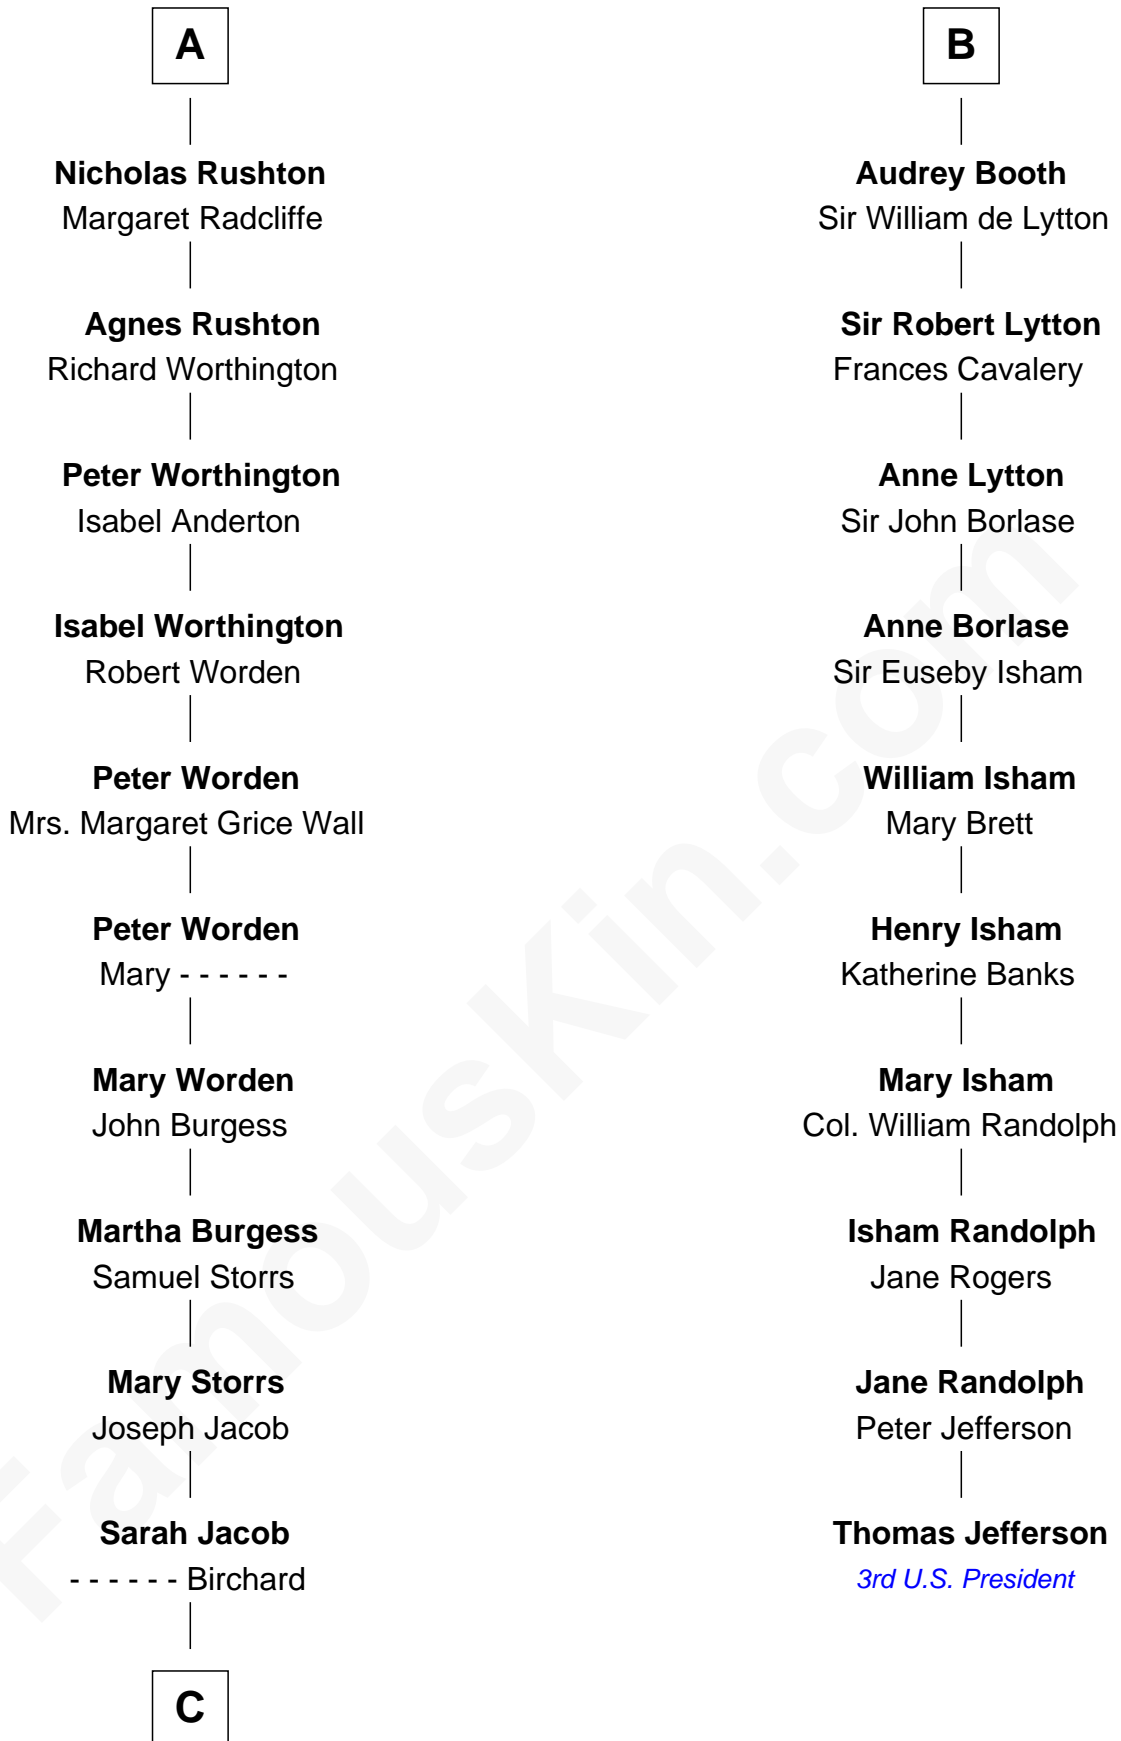

FamousKin.com
Relationship Chart of
Rutherford B. Hayes
19th U.S. President

16th cousin 3 times removed of

Thomas Jefferson

3rd U.S. President and Signer of the Declaration of Independence

Sir William de Ros
 Eustache Fitz Ralph

C

—
Roger Cornwall alias Birchard

Drusilla Austin

—
Sophia Birchard

Rutherford Hayes

—
Rutherford B. Hayes

19th U.S. President

FamousKin.com