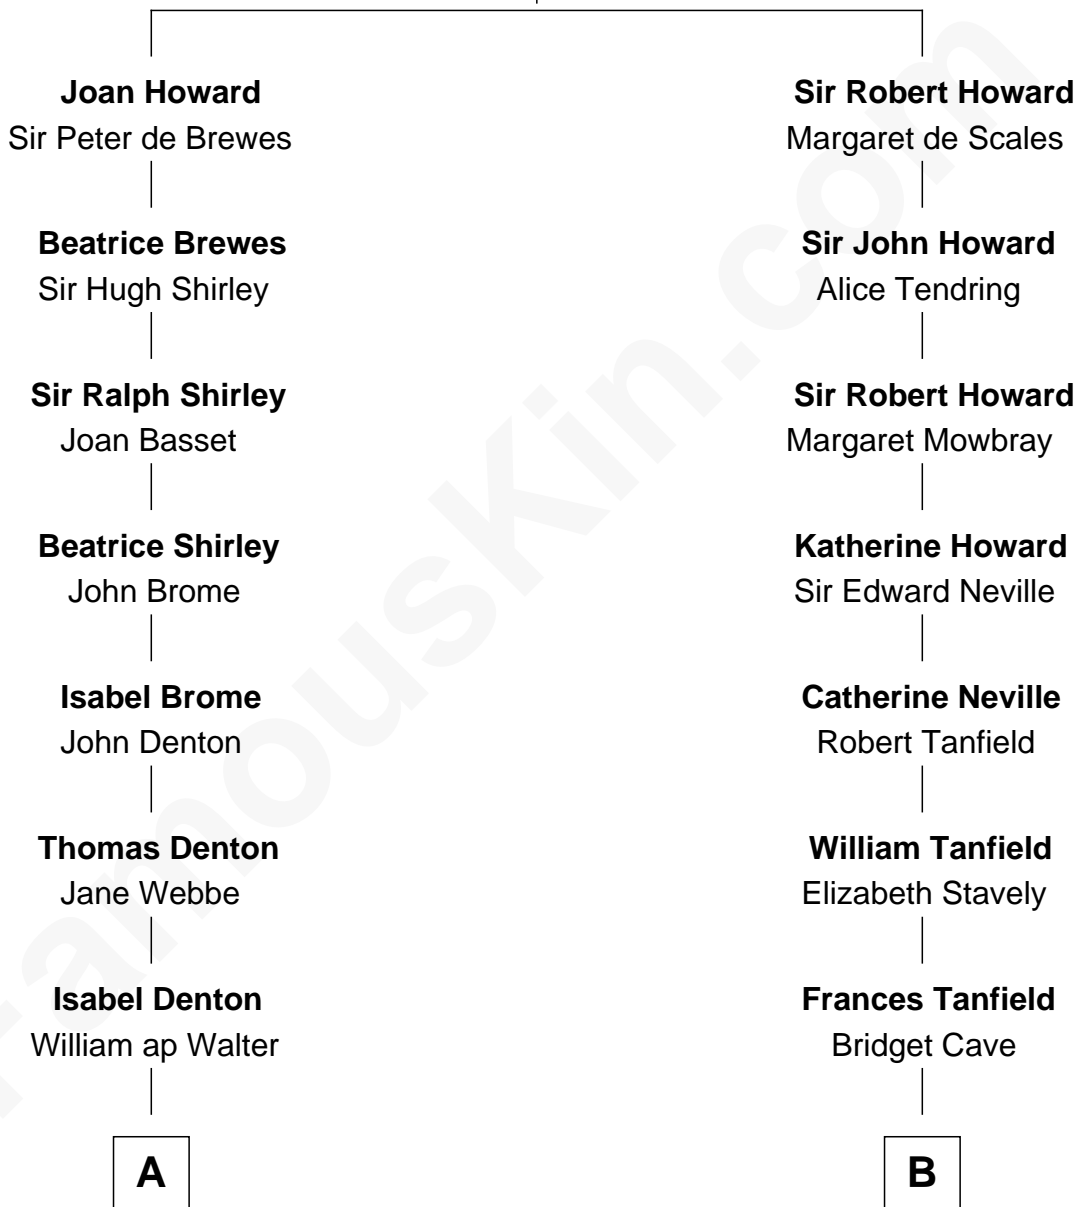

FamousKin.com
Relationship Chart of
Rutherford B. Hayes
19th U.S. President

14th cousin 3 times removed of

Thomas Jefferson

3rd U.S. President and Signer of the Declaration of Independence

Sir John Howard

Alice de Bois

A

Thomasine Walter

William Luckyn

Probable

Judith Luckyn

Edward Ward

Lydia Ward