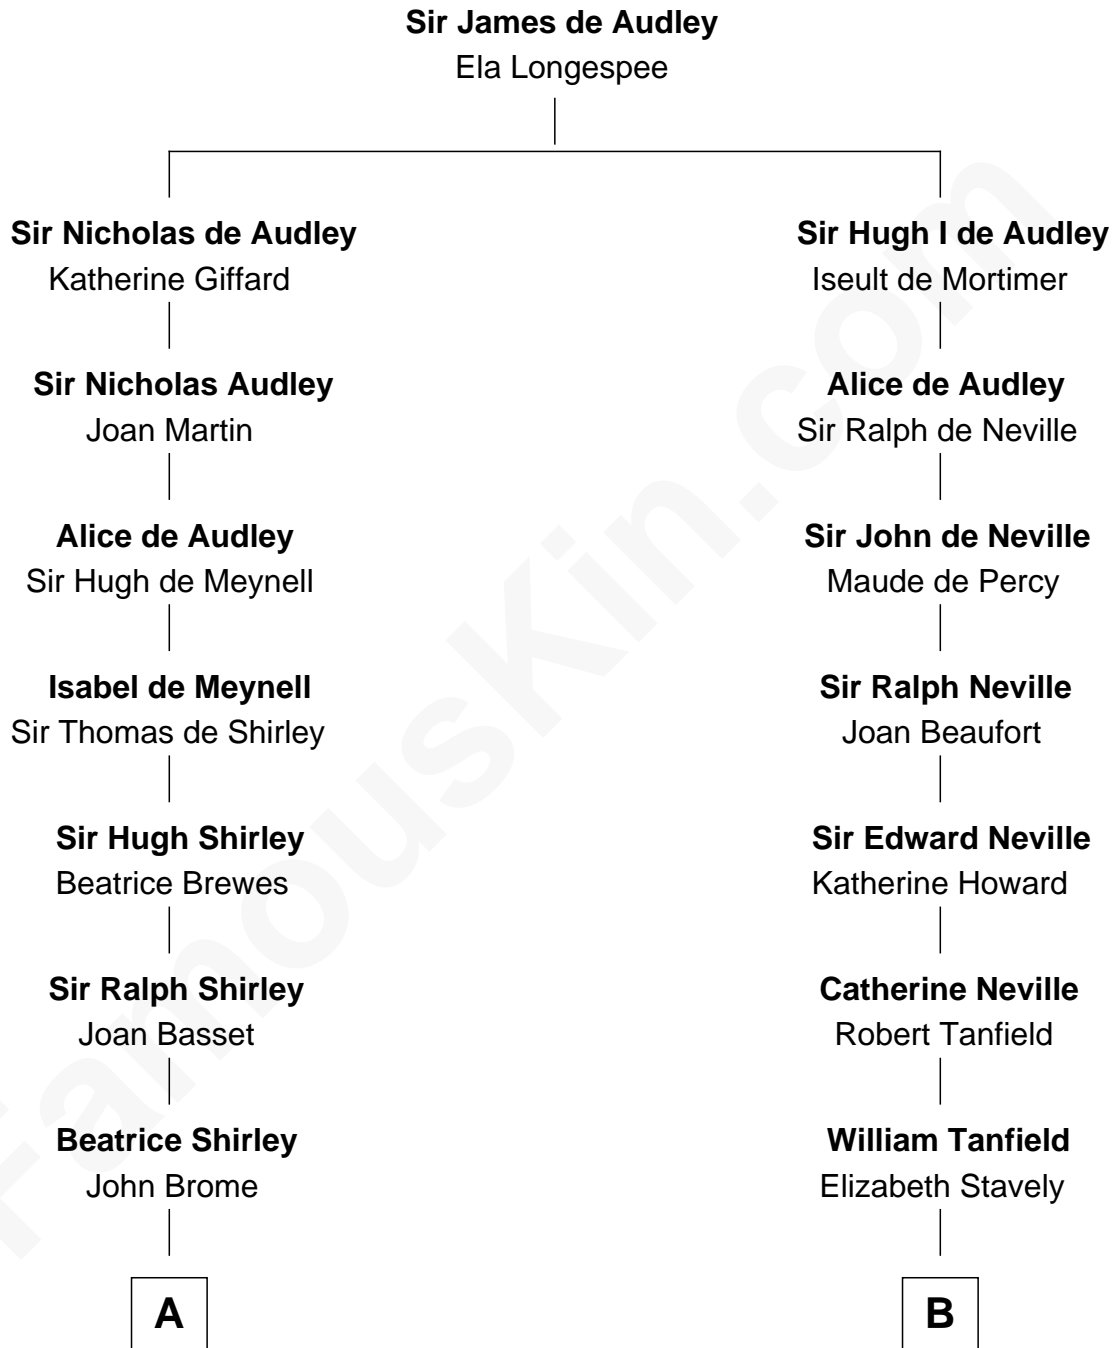

FamousKin.com
Relationship Chart of
Rutherford B. Hayes
19th U.S. President

15th cousin 5 times removed of

Thomas Jefferson

3rd U.S. President and Signer of the Declaration of Independence

C

—
Abigail Chandler

Israel Smith

—
Chloe Smith

Rutherford Hayes

—
Rutherford Hayes

Sophia Birchard

—
Rutherford B. Hayes

19th U.S. President

FamousKin.com