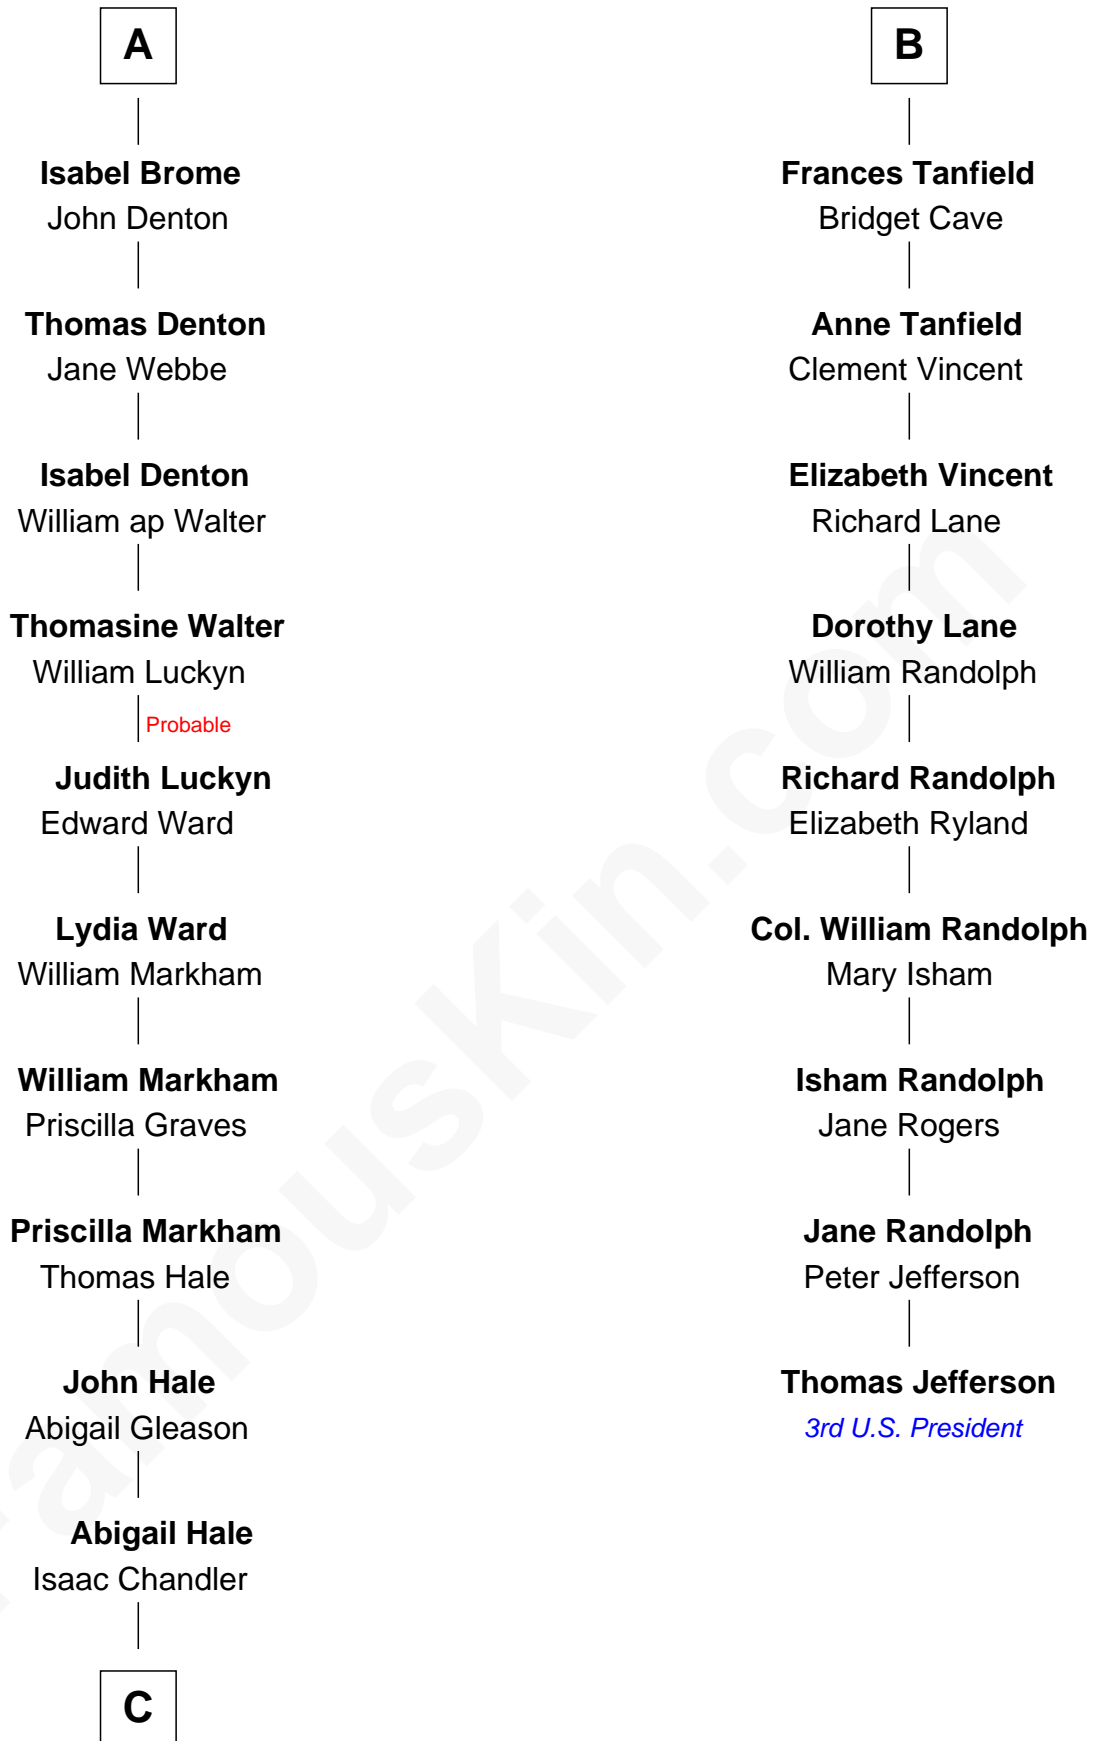

FamousKin.com
Relationship Chart of
Rutherford B. Hayes
19th U.S. President

15th cousin 5 times removed of

Thomas Jefferson

3rd U.S. President and Signer of the Declaration of Independence

C

—
Abigail Chandler

Israel Smith

—
Chloe Smith

Rutherford Hayes

—
Rutherford Hayes

Sophia Birchard

—
Rutherford B. Hayes

19th U.S. President

FamousKin.com