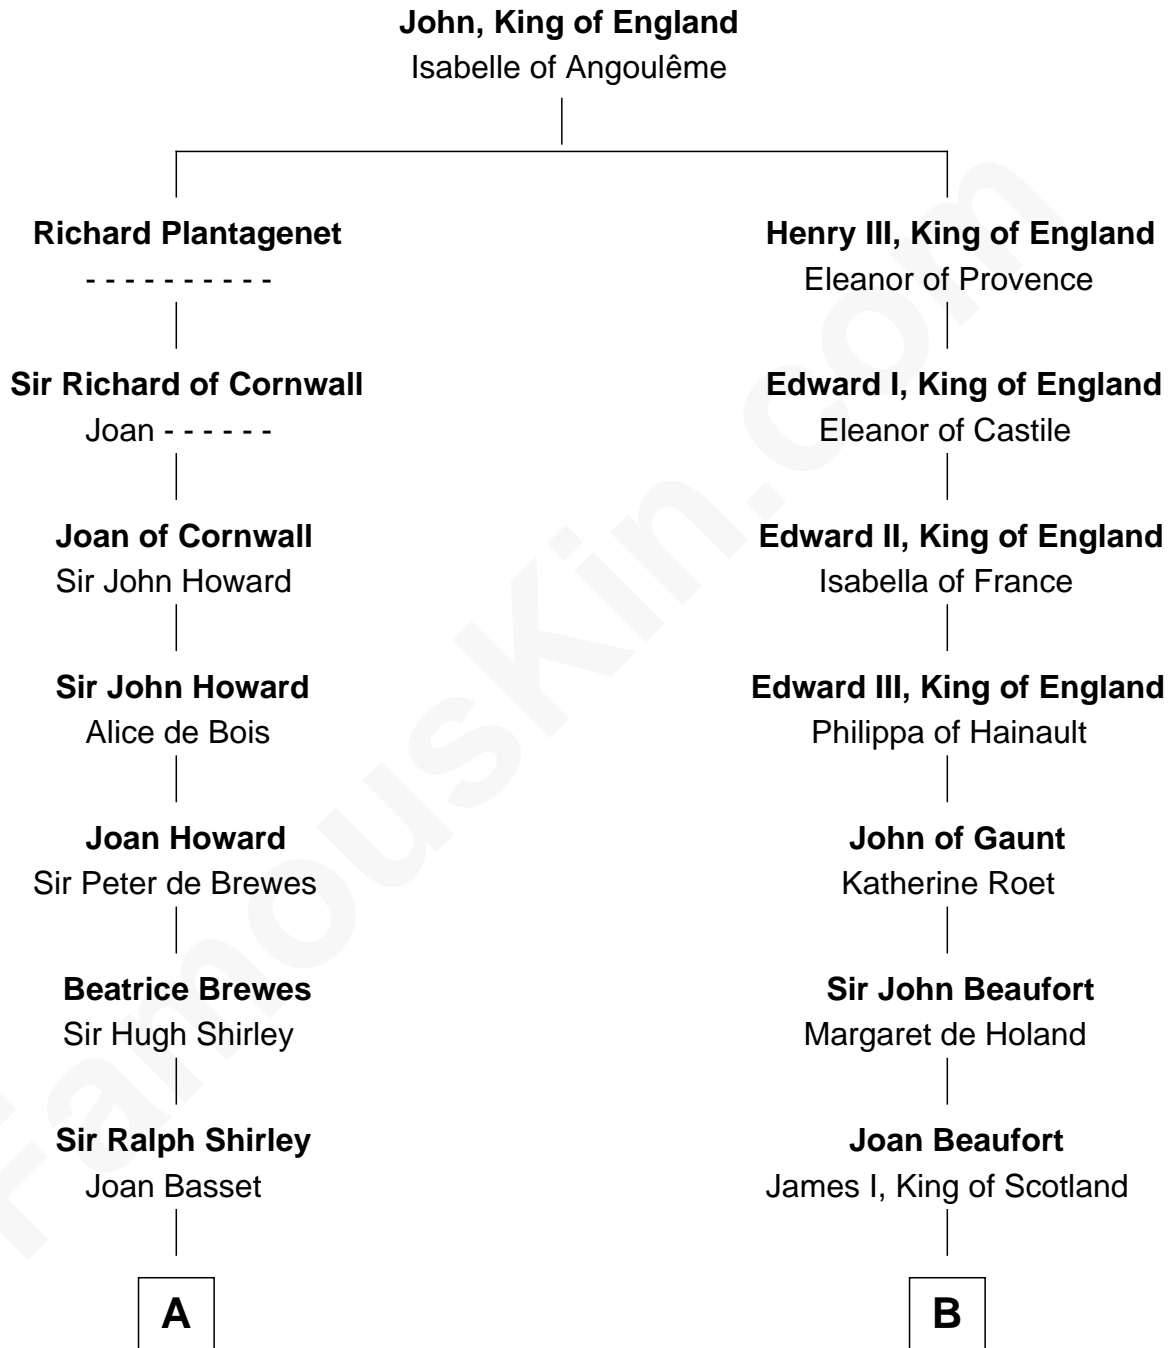

FamousKin.com
Relationship Chart of
Rutherford B. Hayes
19th U.S. President

19th cousin 2 times removed of
Alexander Hamilton
1st U.S. Secretary of the Treasury

C

Abigail Hale
Isaac Chandler

Abigail Chandler
Israel Smith

Chloe Smith
Rutherford Hayes

Rutherford Hayes
Sophia Birchard

Rutherford B. Hayes
19th U.S. President

D

Alexander Hamilton
Elizabeth Pollock

James A. Hamilton
Rachel Fawcett

Alexander Hamilton
1st U.S. Secretary of the Treasury