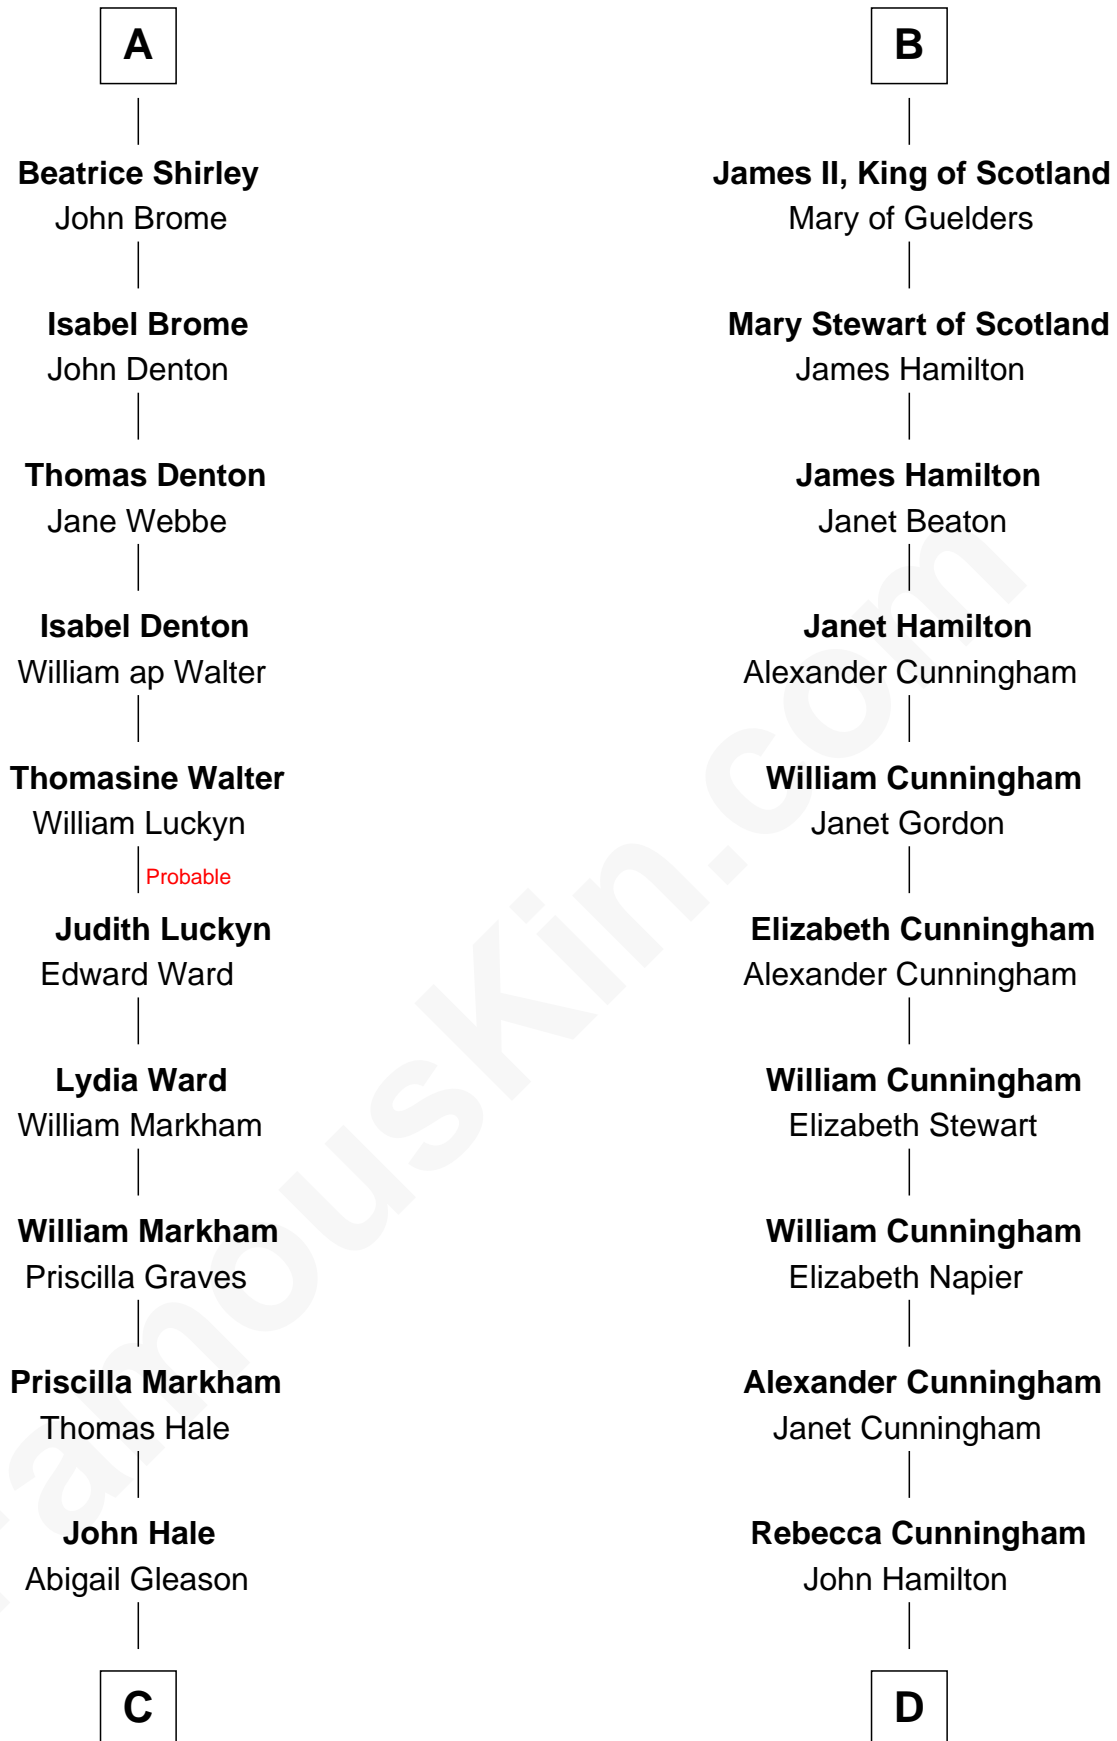

FamousKin.com
Relationship Chart of
Rutherford B. Hayes
19th U.S. President

19th cousin 2 times removed of
Alexander Hamilton
1st U.S. Secretary of the Treasury

C

Abigail Hale
Isaac Chandler

Abigail Chandler
Israel Smith

Chloe Smith
Rutherford Hayes

Rutherford Hayes
Sophia Birchard

Rutherford B. Hayes
19th U.S. President

D

Alexander Hamilton
Elizabeth Pollock

James A. Hamilton
Rachel Fawcett

Alexander Hamilton
1st U.S. Secretary of the Treasury