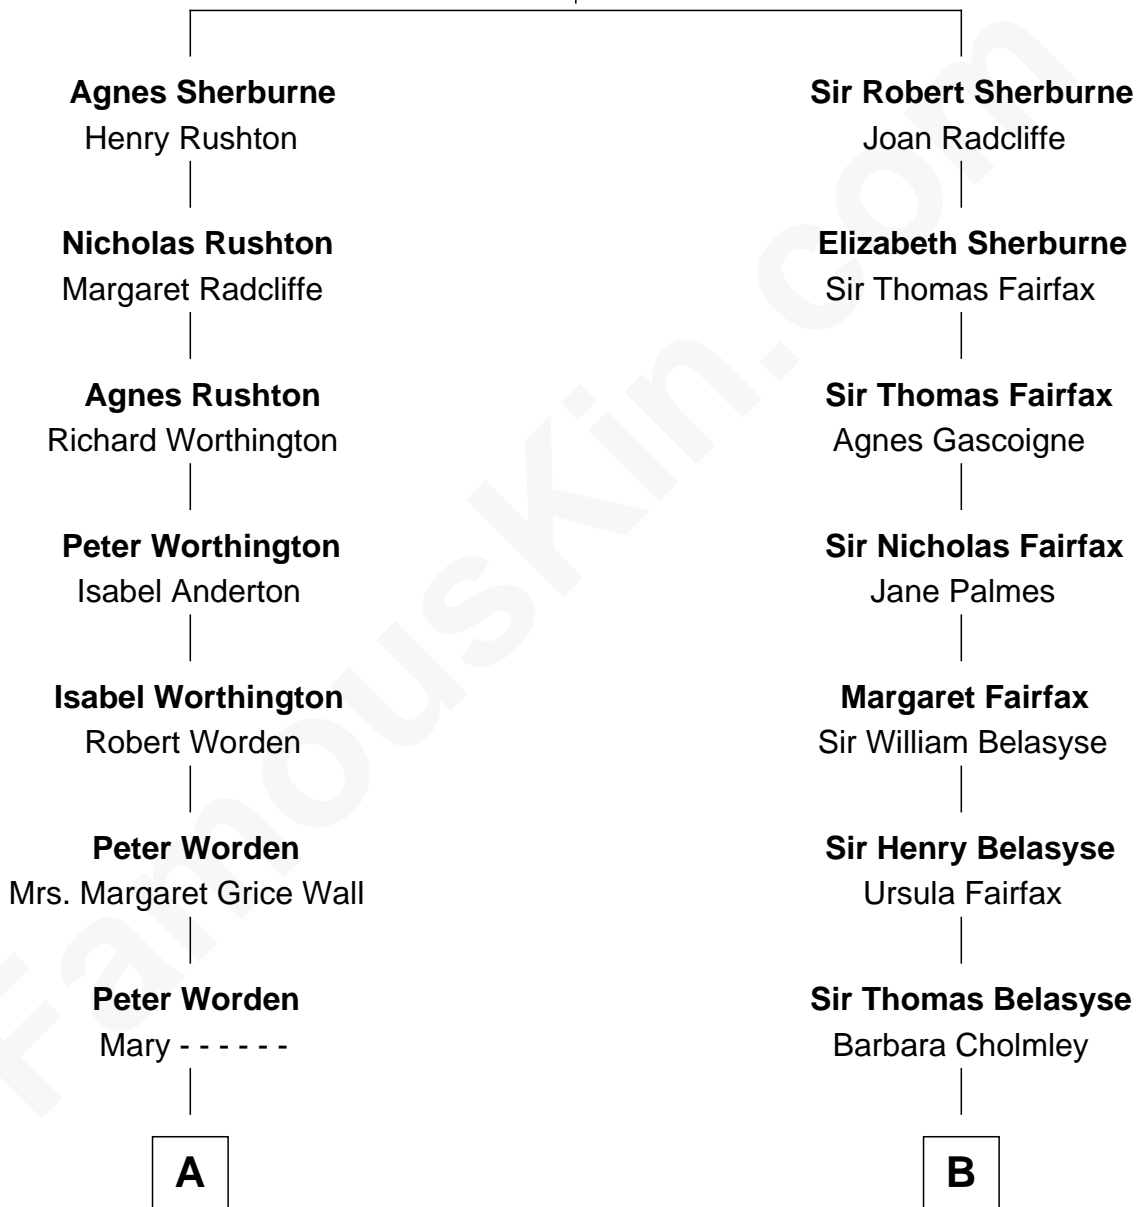

FamousKin.com
Relationship Chart of
Rutherford B. Hayes
19th U.S. President

13th cousin 5 times removed of
Prince William
Prince of Wales

Richard Sherburne
 Alice Hamerton

C

Princess Diana Frances Spencer
Charles III, King of the United Kingdom

Prince William
Prince of Wales

FamousKin.com