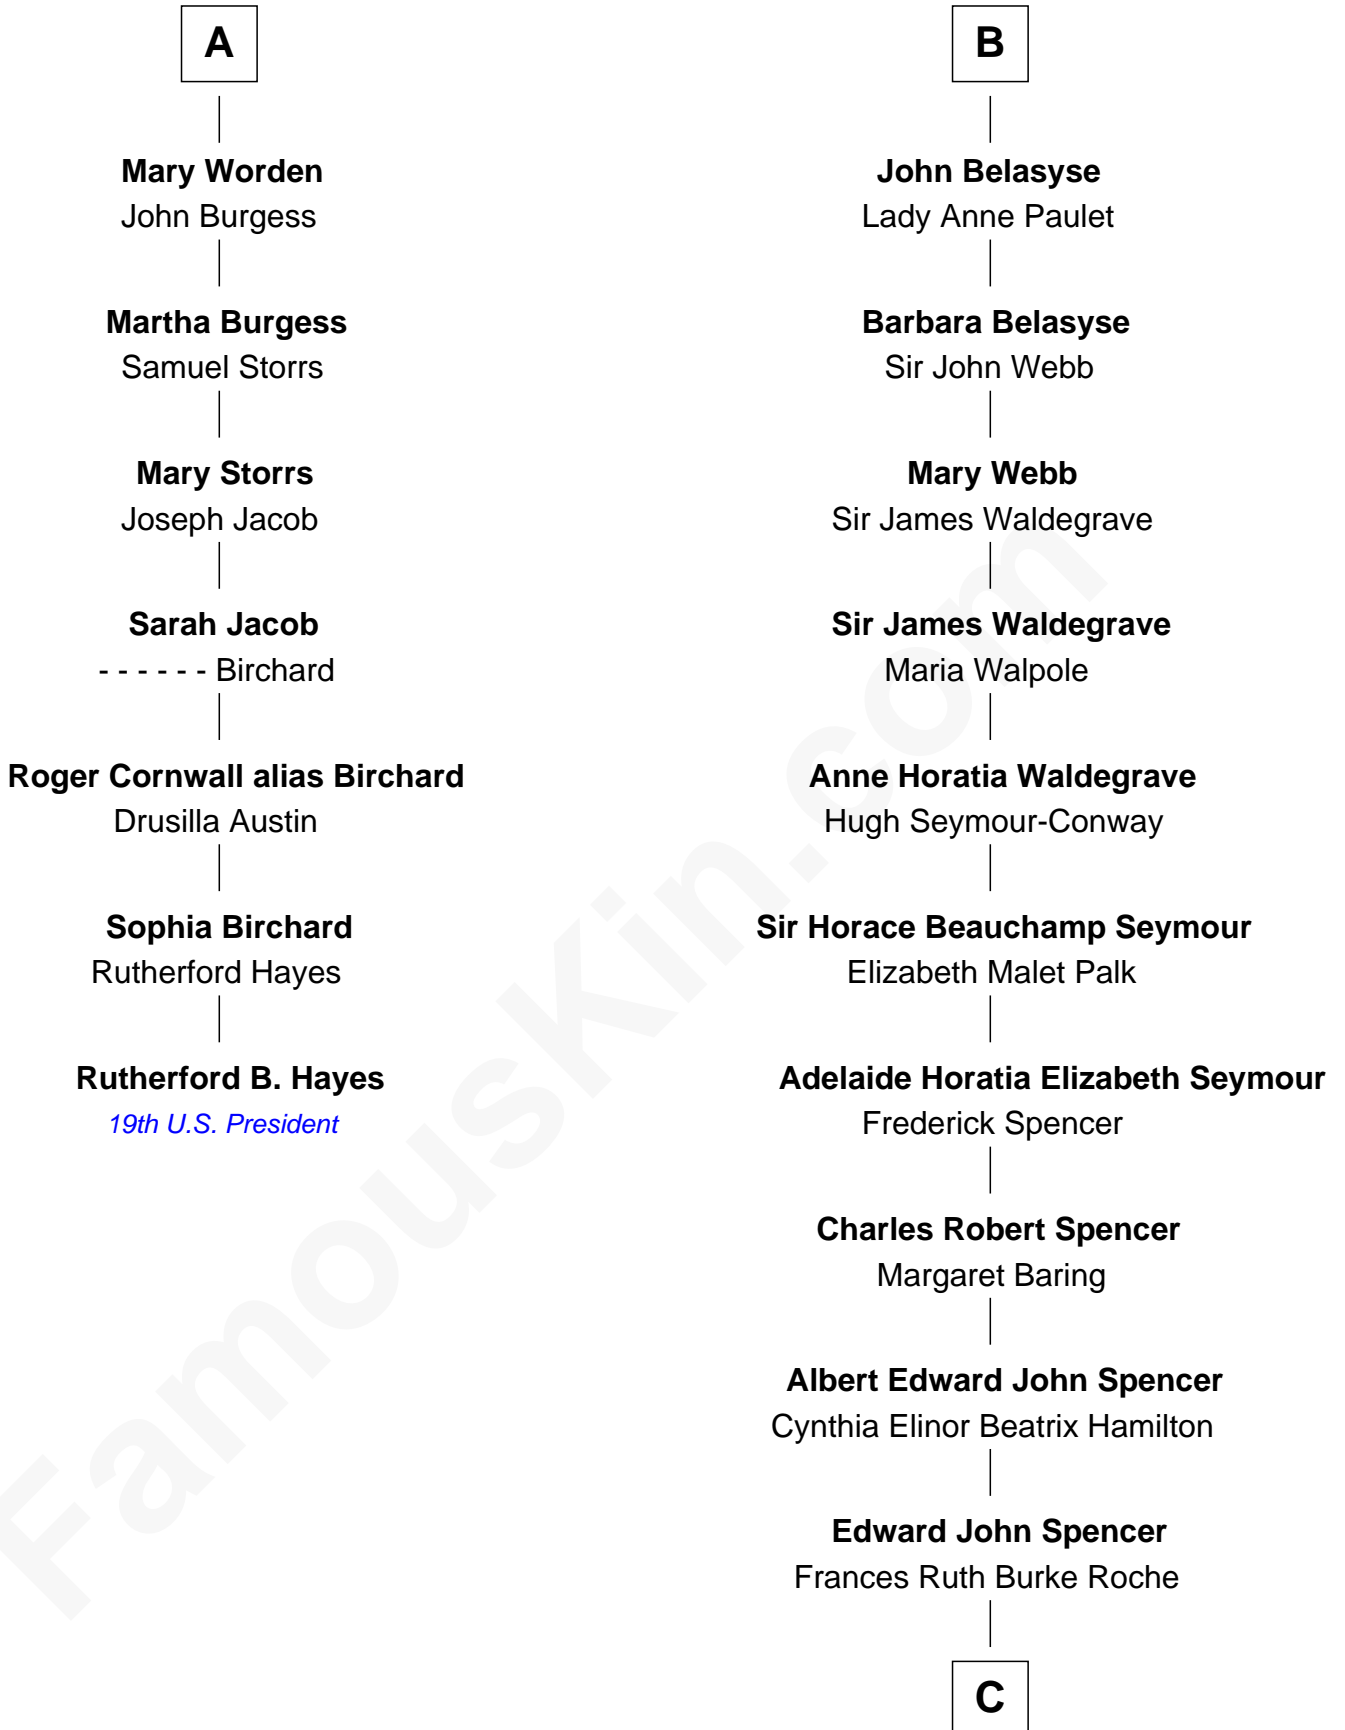

FamousKin.com
Relationship Chart of
Rutherford B. Hayes
19th U.S. President

13th cousin 5 times removed of
Prince William
Prince of Wales

Richard Sherburne
 Alice Hamerton

C

Princess Diana Frances Spencer
Charles III, King of the United Kingdom

Prince William
Prince of Wales

FamousKin.com