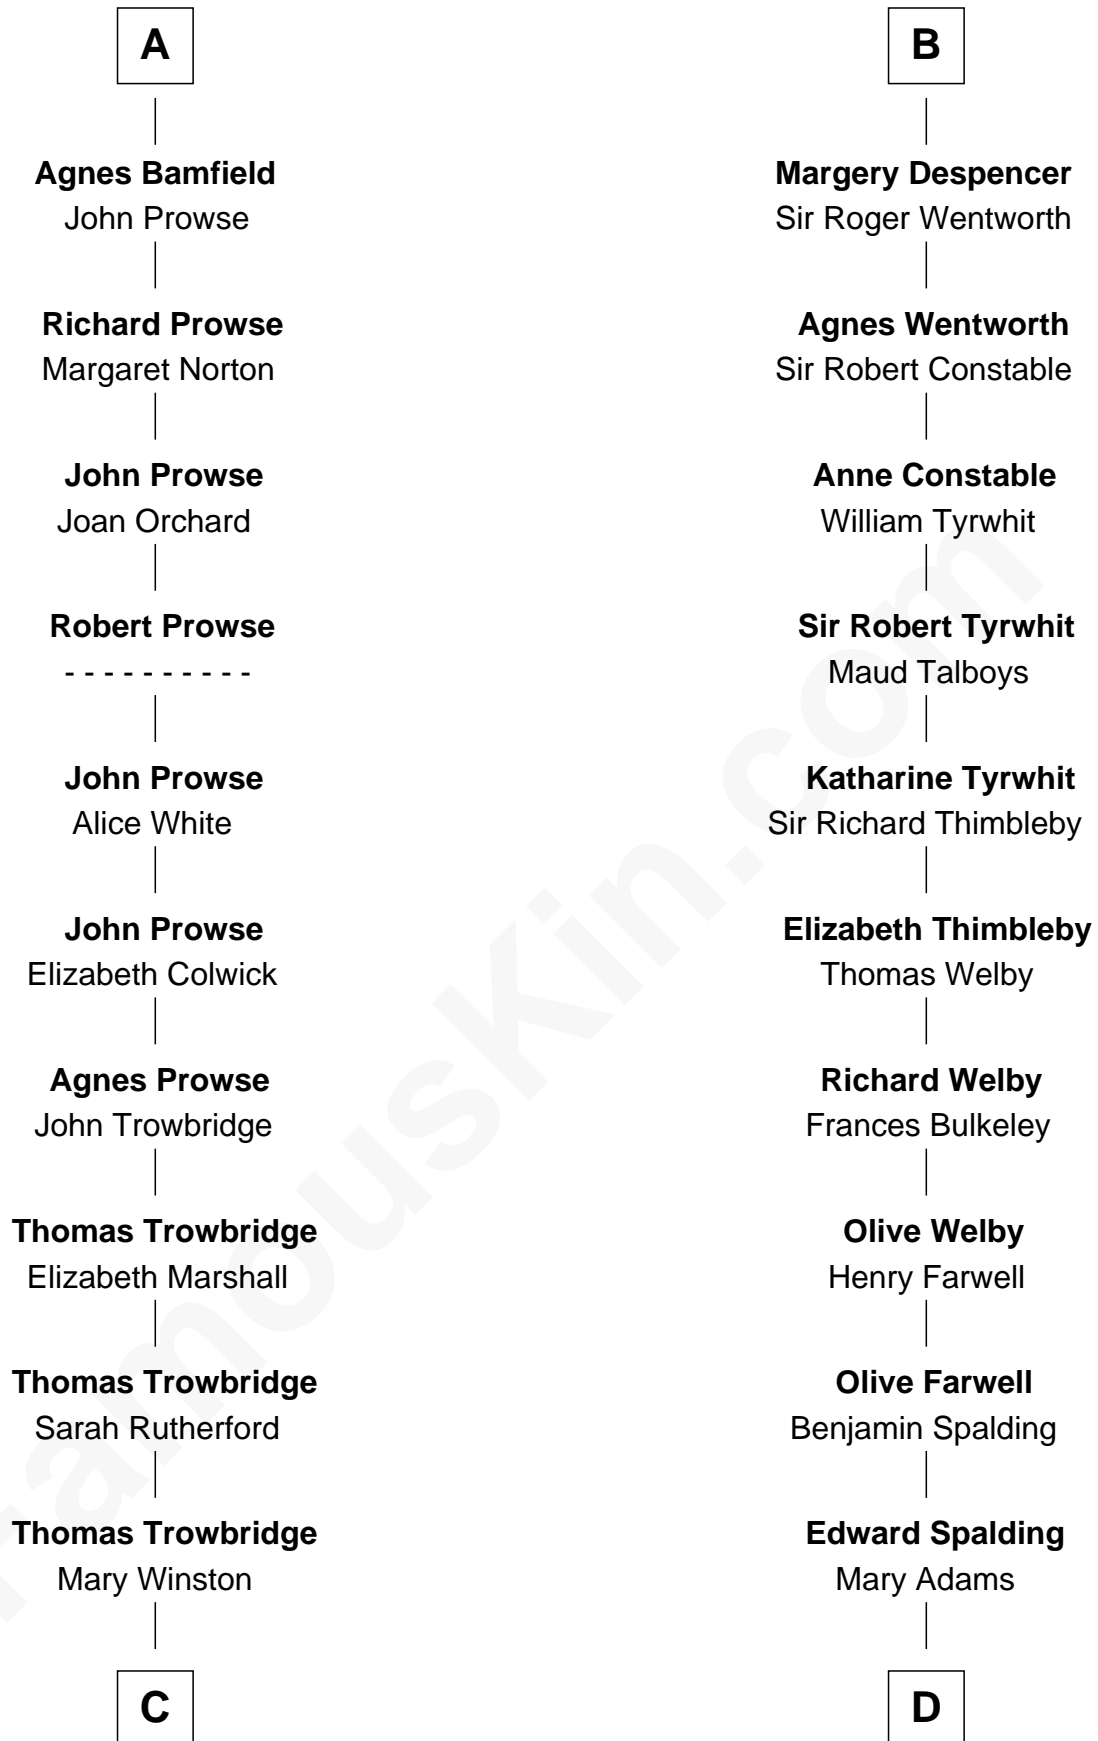

# FamousKin.com Relationship Chart of

**Rutherford B. Hayes**

*19th U.S. President*

21st cousin of

**William Rufus Day**

*36th U.S. Secretary of State*

**Sir Geoffrey FitzPiers**

Aveline de Clare

**C**

**Sarah Trowbridge**

John Russell

**Rebecca Russell**

Ezekiel Hayes

**Rutherford Hayes**

Chloe Smith

**Rutherford Hayes**

Sophia Birchard

**Rutherford B. Hayes**

*19th U.S. President*

**D**

**Ebenezer Spalding**

Mary Fassett

**Dr. Rufus Spalding**

Lydia Paine