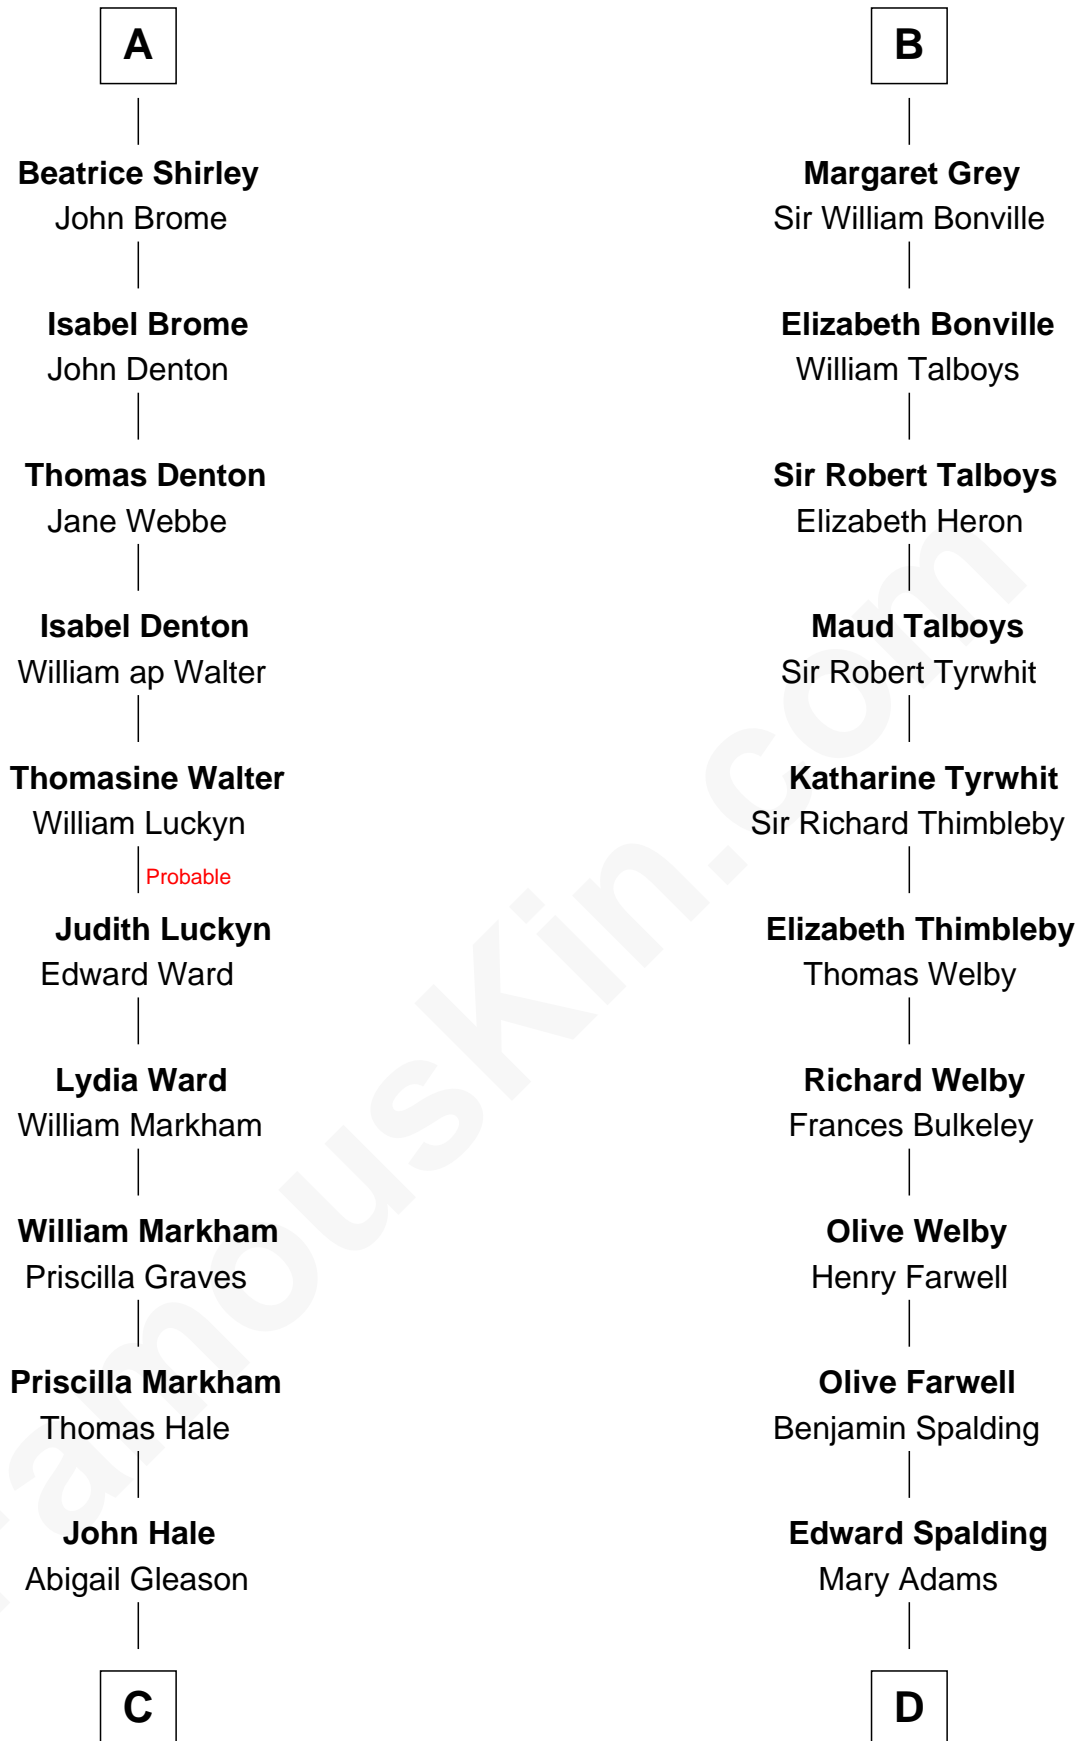

# FamousKin.com Relationship Chart of

**Rutherford B. Hayes**

*19th U.S. President*

21st cousin of

**William Rufus Day**

*36th U.S. Secretary of State*

**John, King of England**

Isabelle of Angoulême

**C**

**Abigail Hale**  
Isaac Chandler

**Abigail Chandler**  
Israel Smith

**Chloe Smith**  
Rutherford Hayes

**Rutherford Hayes**  
Sophia Birchard

**Rutherford B. Hayes**  
*19th U.S. President*

**D**

**Ebenezer Spalding**  
Mary Fassett