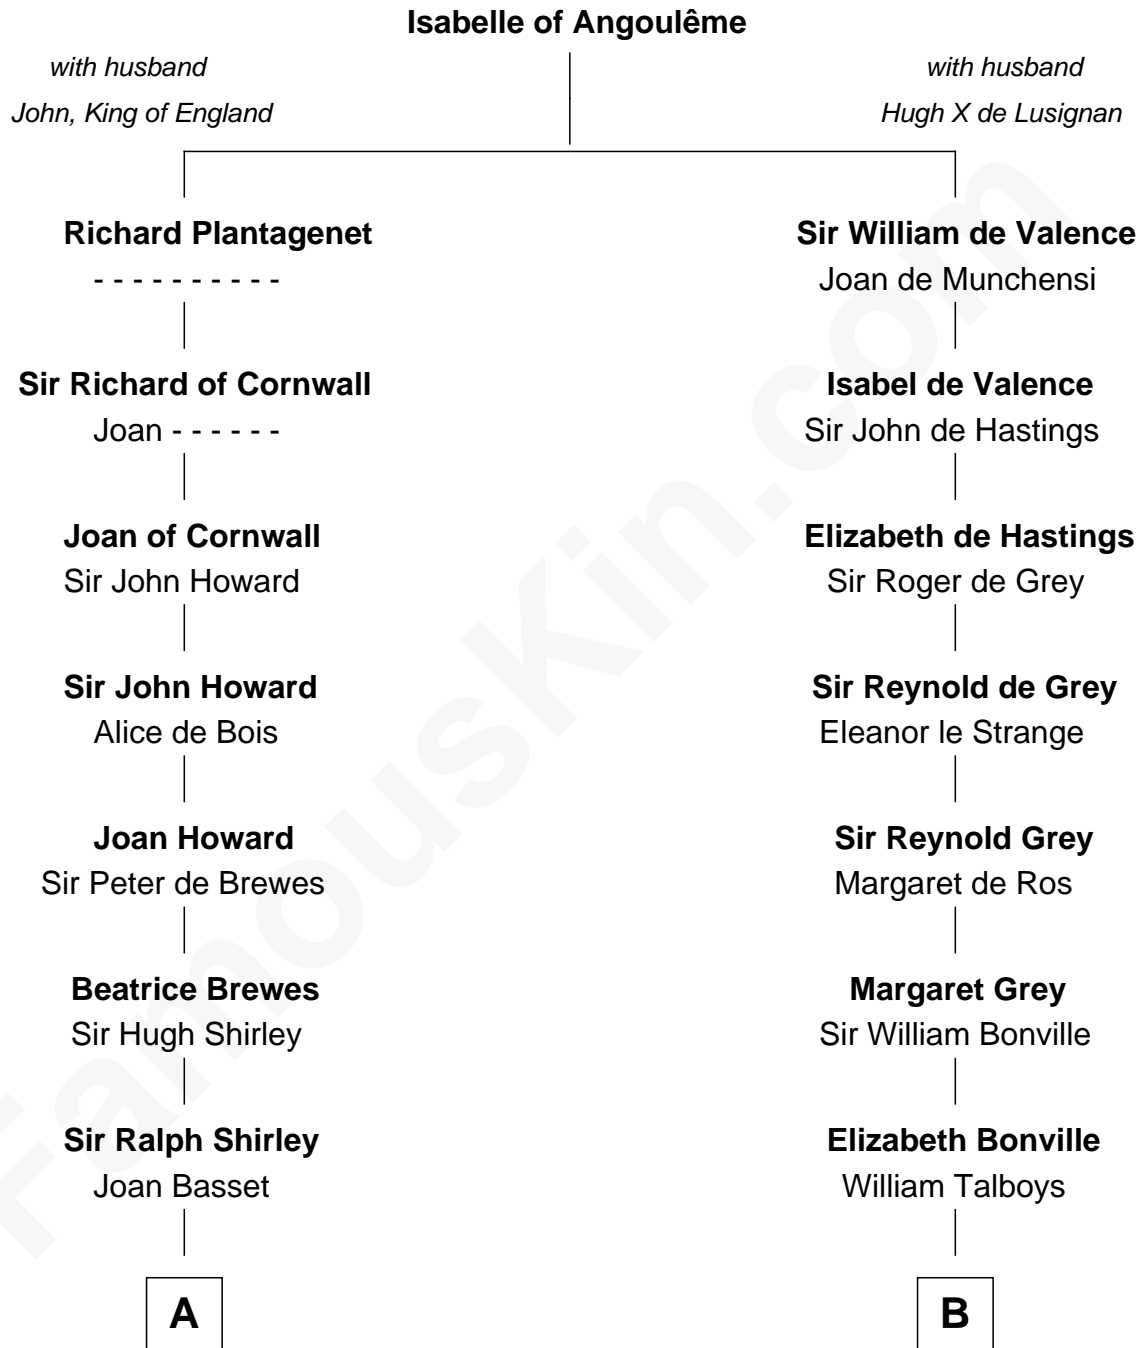

**FamousKin.com**  
**Relationship Chart of**  
**Rutherford B. Hayes**  
*19th U.S. President*

**19th cousin 2 times removed of**  
**William Rufus Day**  
*36th U.S. Secretary of State*

**C**

**Abigail Hale**  
Isaac Chandler

**Abigail Chandler**  
Israel Smith

**Chloe Smith**  
Rutherford Hayes

**Rutherford Hayes**  
Sophia Birchard

**Rutherford B. Hayes**  
*19th U.S. President*

**D**

**Rufus Paine Spalding**  
Lucretia A. Swift

**Emily Swift Spalding**  
Luther Day

**William Rufus Day**  
*36th U.S. Secretary of State*

FamousKin.com