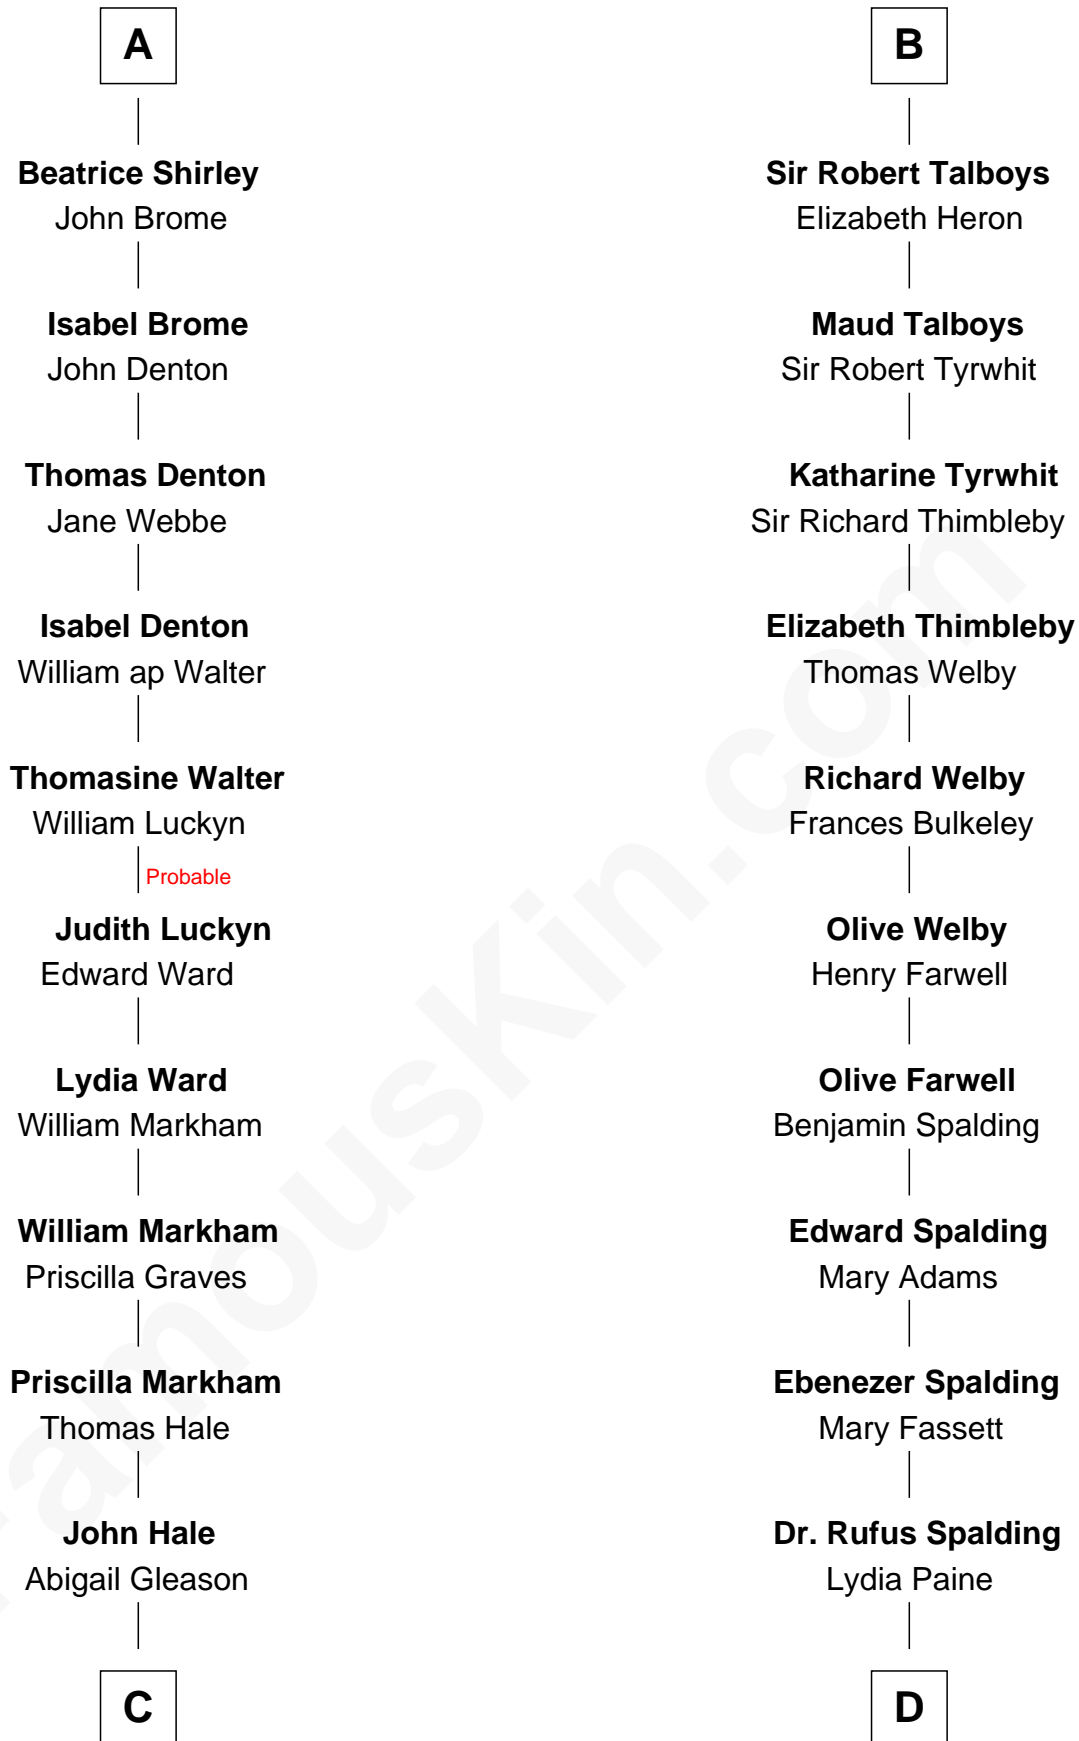

**FamousKin.com**  
**Relationship Chart of**  
**Rutherford B. Hayes**  
*19th U.S. President*

**19th cousin 2 times removed of**  
**William Rufus Day**  
*36th U.S. Secretary of State*

**C**

**Abigail Hale**  
Isaac Chandler

**Abigail Chandler**  
Israel Smith

**Chloe Smith**  
Rutherford Hayes

**Rutherford Hayes**  
Sophia Birchard

**Rutherford B. Hayes**  
*19th U.S. President*

**D**

**Rufus Paine Spalding**  
Lucretia A. Swift

**Emily Swift Spalding**  
Luther Day

**William Rufus Day**  
*36th U.S. Secretary of State*

FamousKin.com