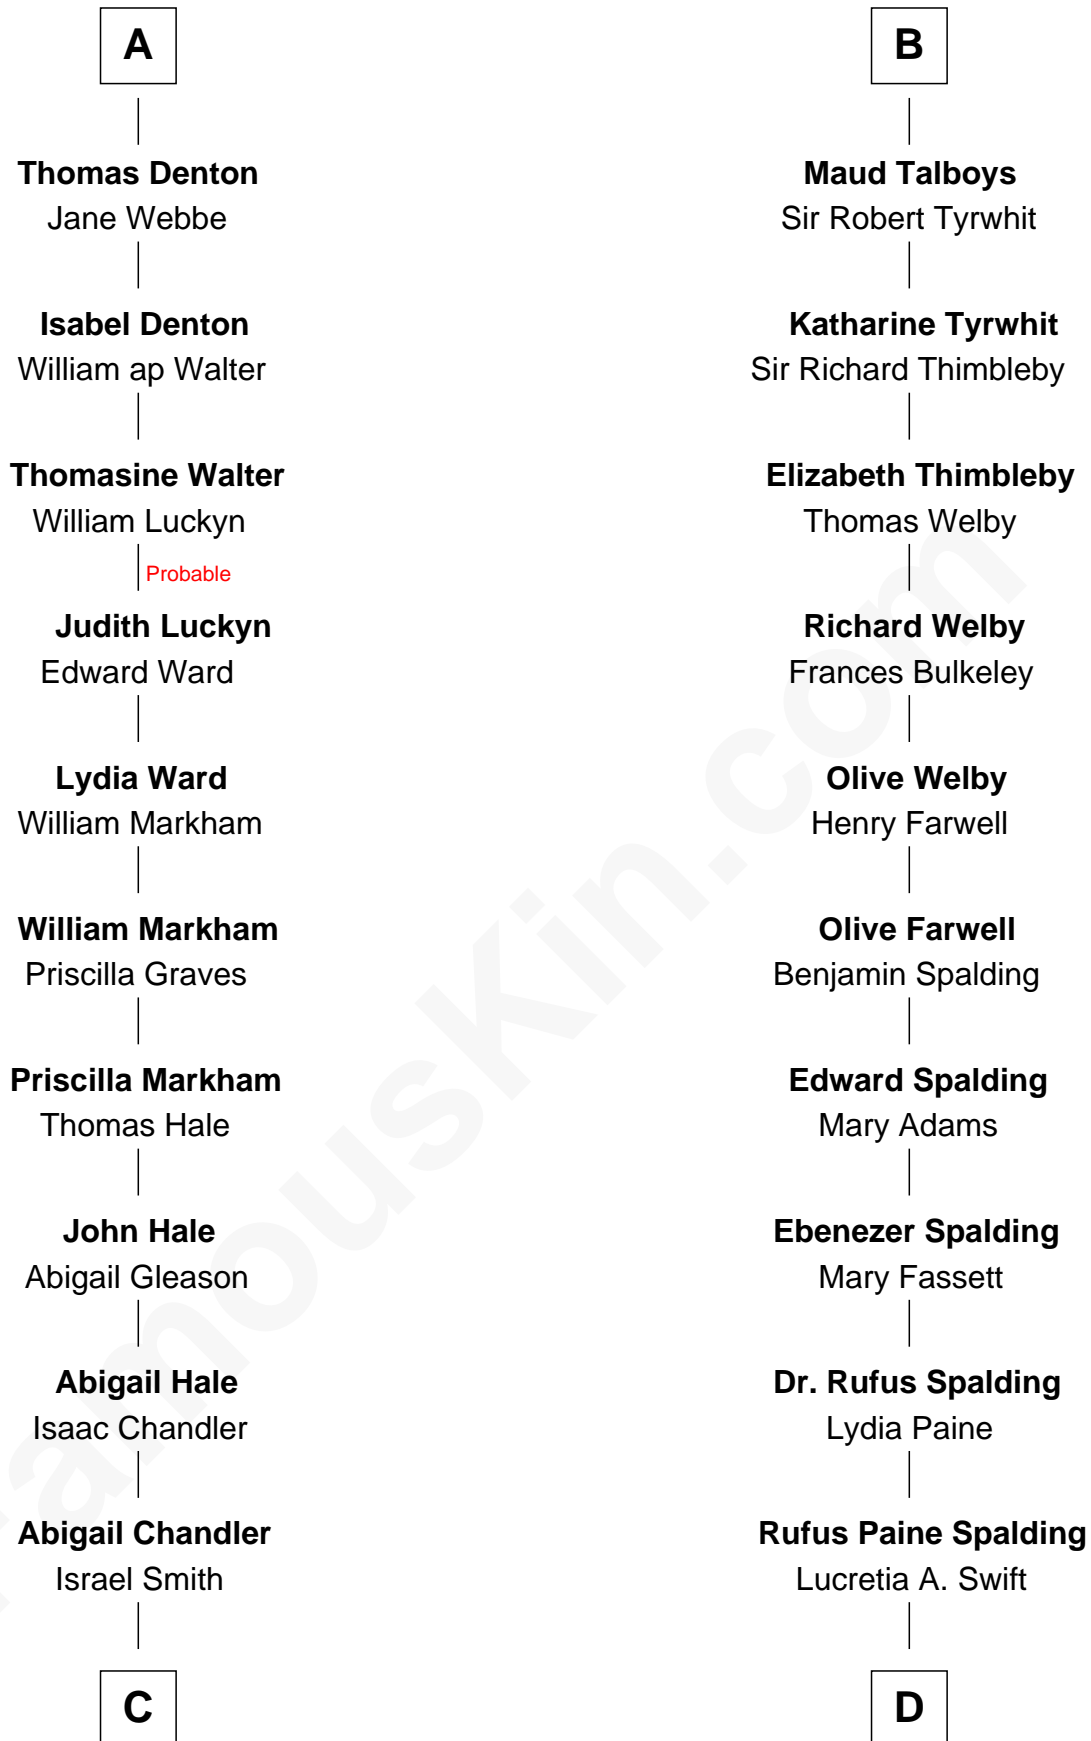

**FamousKin.com**  
**Relationship Chart of**  
**Rutherford B. Hayes**  
*19th U.S. President*

**18th cousin 1 time removed of**  
**William Rufus Day**  
*36th U.S. Secretary of State*

**Sir Robert de Ros**  
 Isabel de Aubeney

**C**

**Chloe Smith**  
Rutherford Hayes

**Rutherford Hayes**  
Sophia Birchard

**Rutherford B. Hayes**  
*19th U.S. President*

**D**

**Emily Swift Spalding**  
Luther Day

**William Rufus Day**  
*36th U.S. Secretary of State*