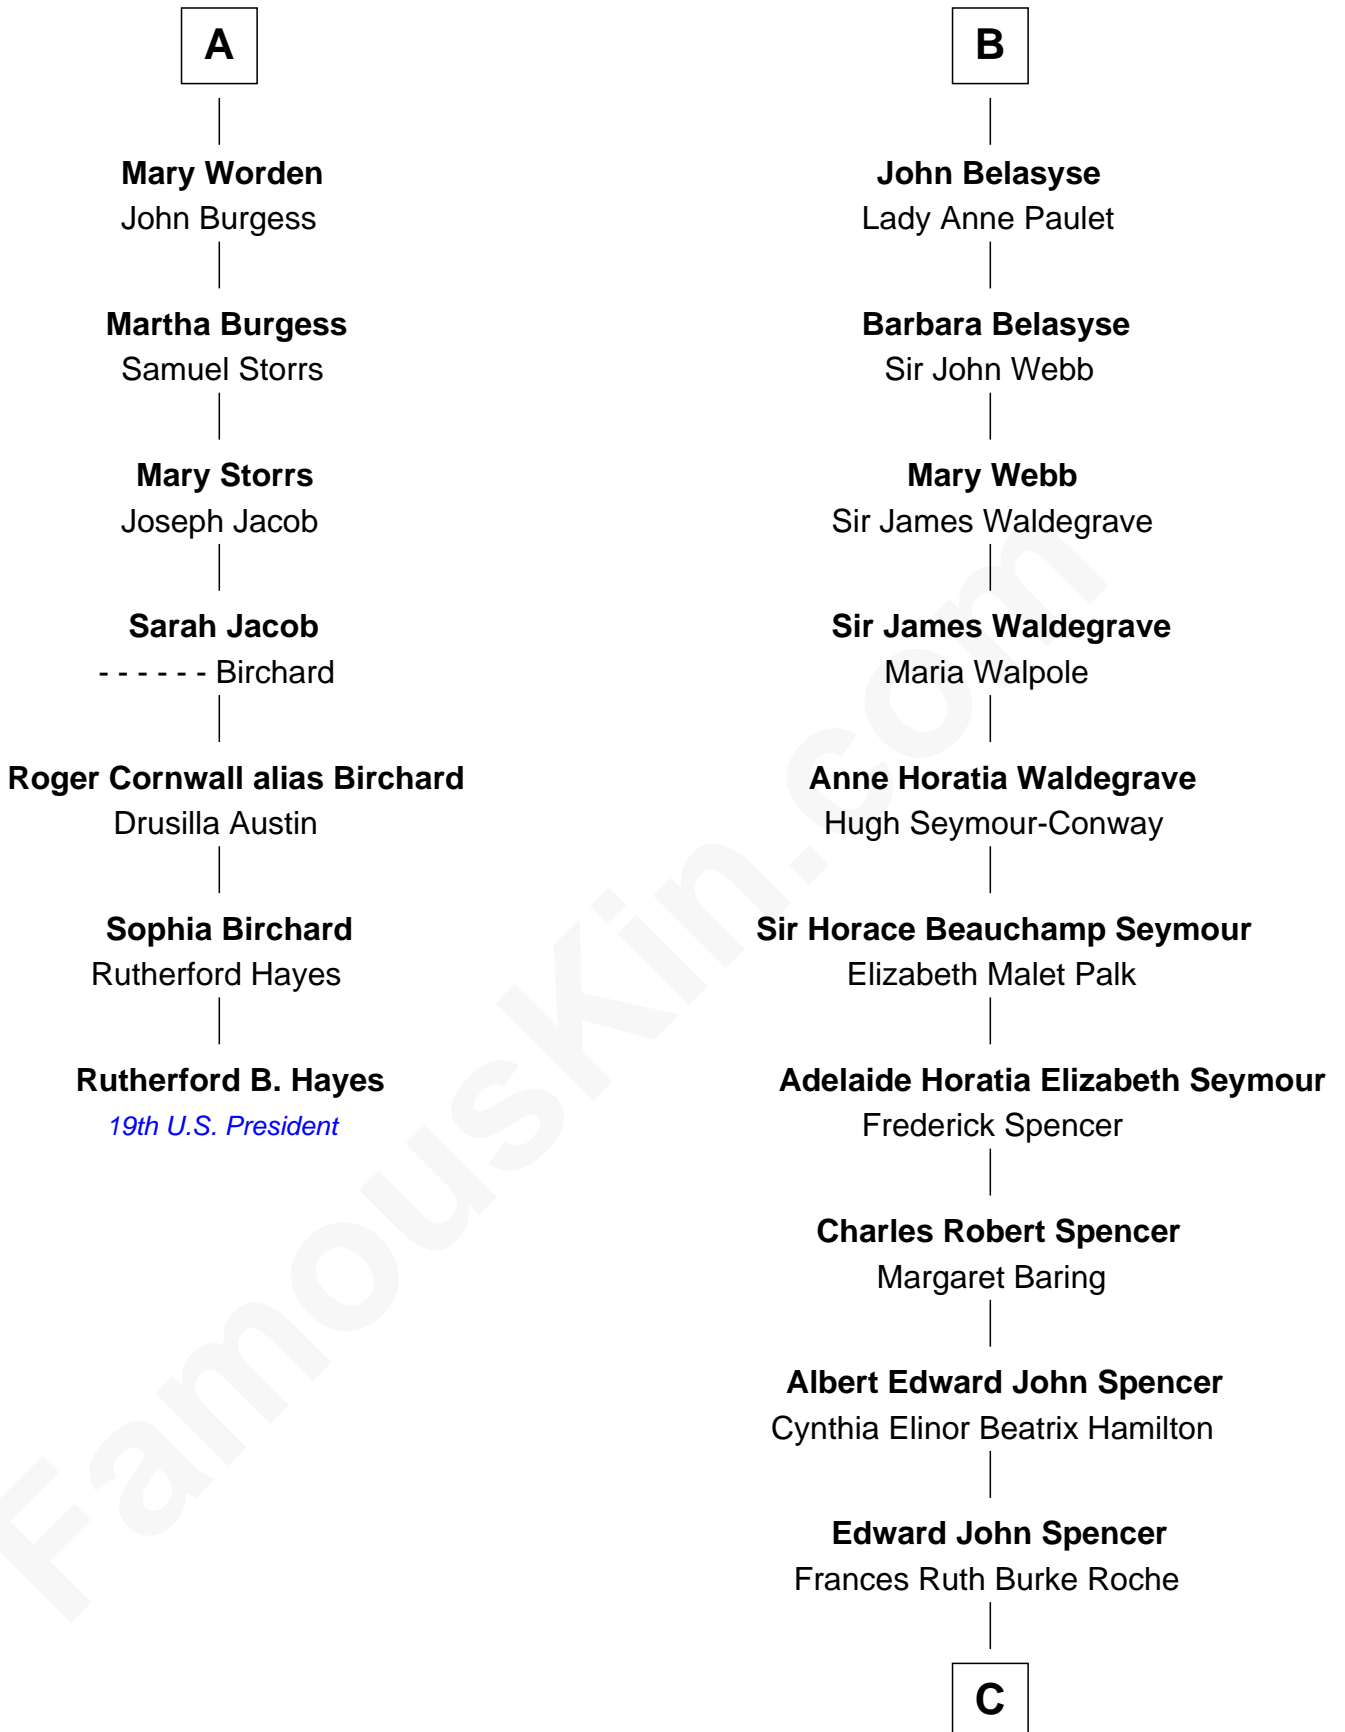

FamousKin.com
Relationship Chart of
Rutherford B. Hayes
19th U.S. President

13th cousin 5 times removed of
Prince Harry
Duke of Sussex

Richard Sherburne
 Alice Hamerton

C

Princess Diana Frances Spencer
Charles III, King of the United Kingdom

Prince Harry
Duke of Sussex

FamousKin.com