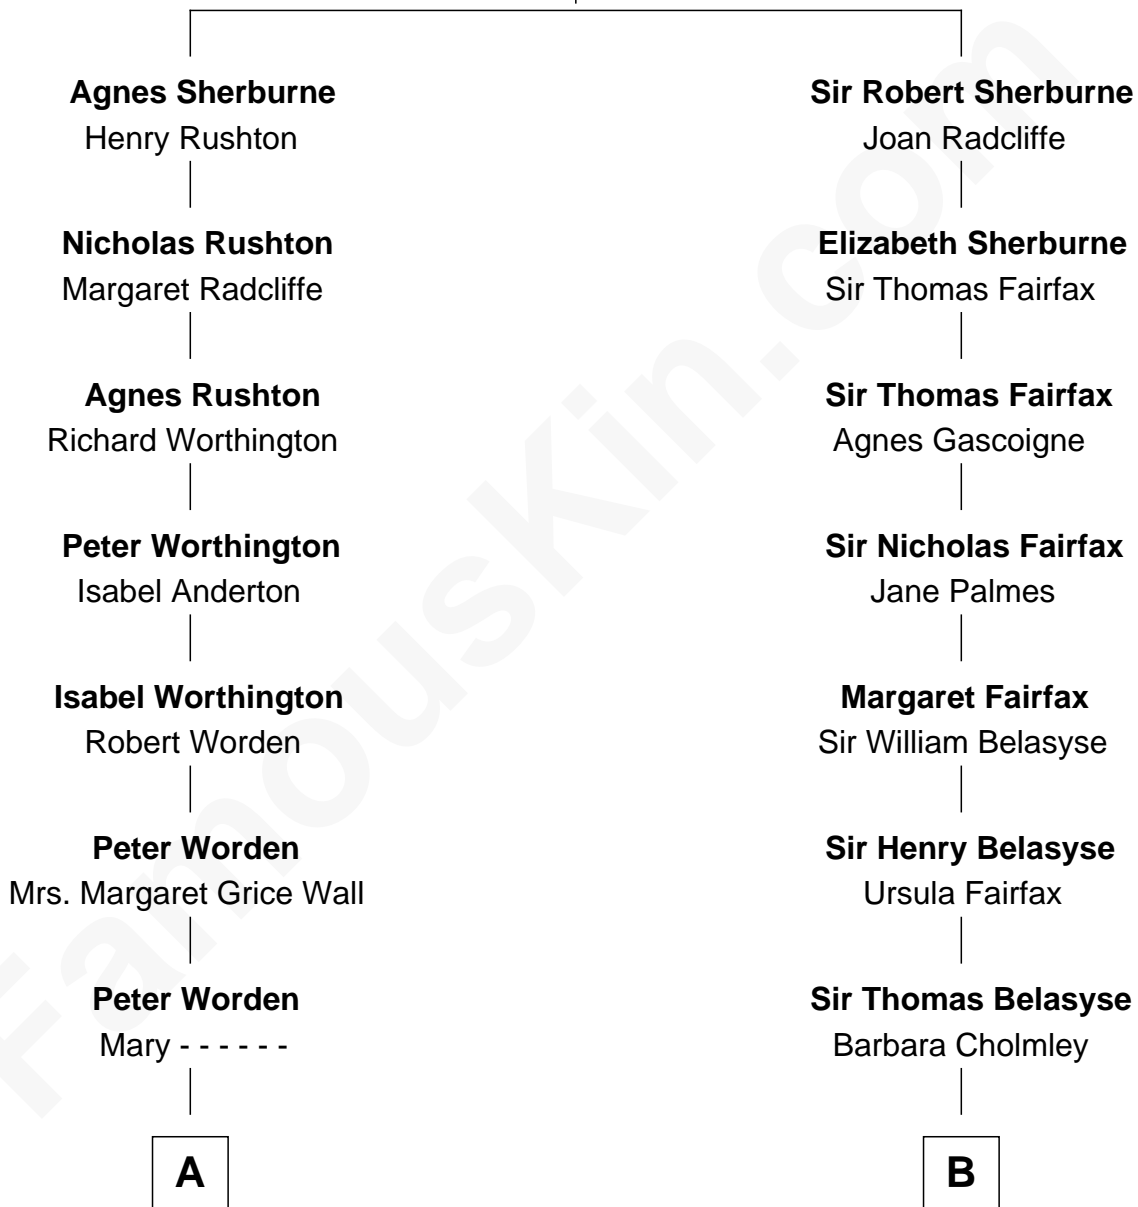

FamousKin.com
Relationship Chart of
Rutherford B. Hayes
19th U.S. President

13th cousin 5 times removed of
Prince Harry
Duke of Sussex

Richard Sherburne
 Alice Hamerton

C

Princess Diana Frances Spencer
Charles III, King of the United Kingdom

Prince Harry
Duke of Sussex

FamousKin.com