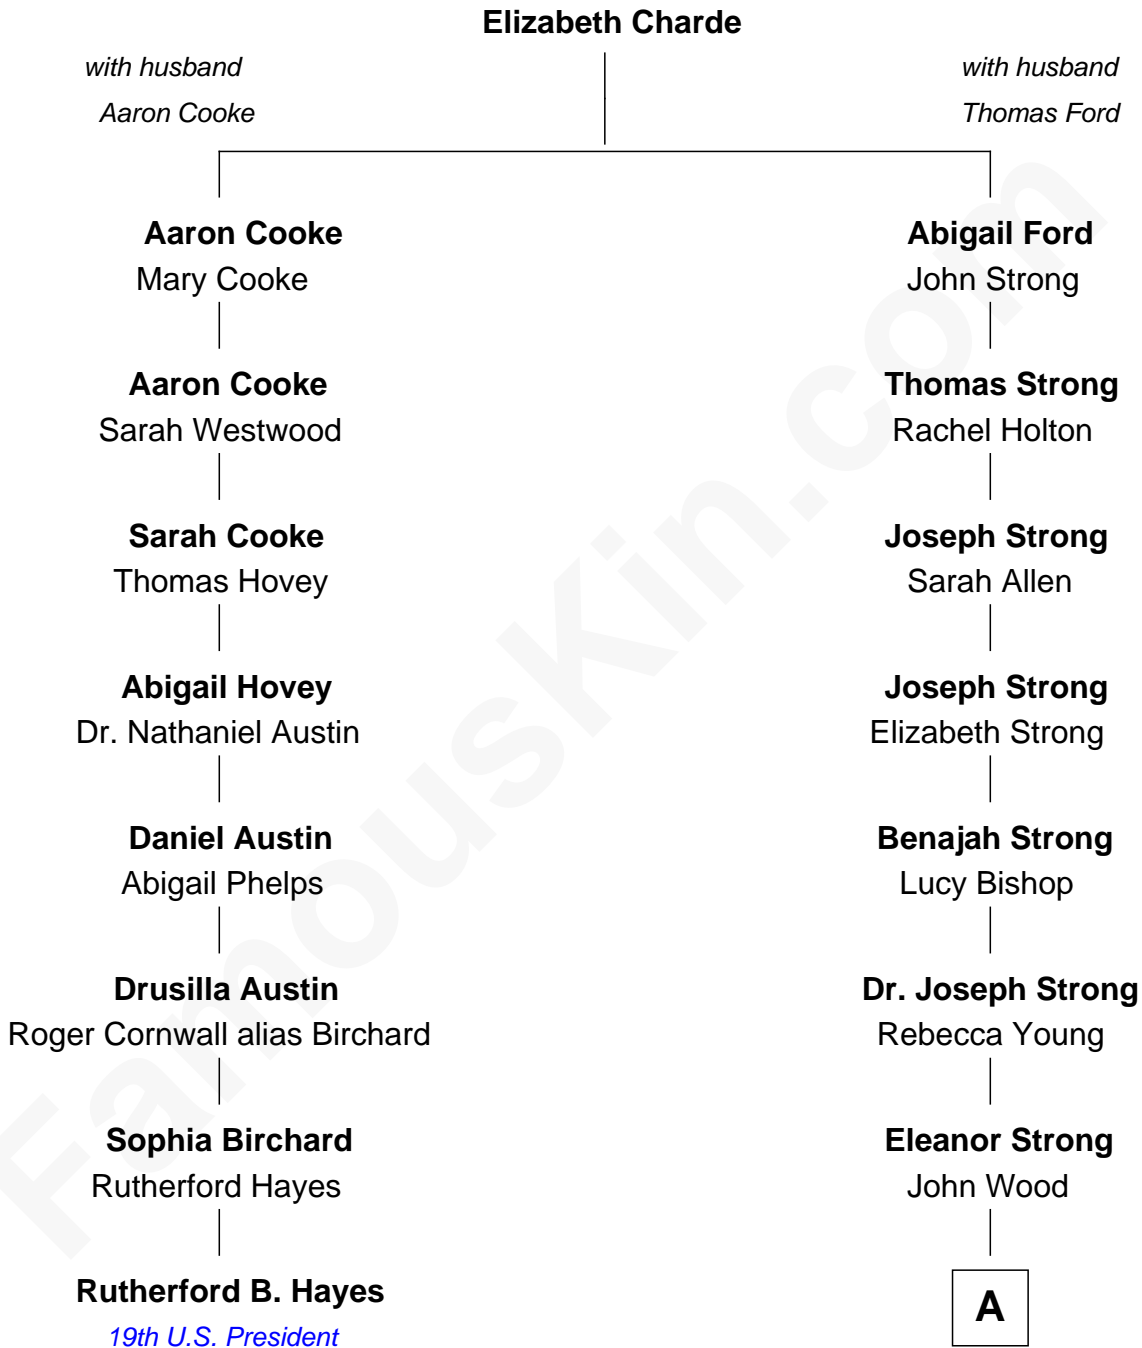

## Relationship Chart of

### Rutherford B. Hayes

19th U.S. President

7th cousin 5 times removed of

**Prince Harry**  
Duke of Sussex

**A**

**Ellen Wood**

Franklin H. Work

**Frances Eleanor Work**

James Boothby Burke Roche

**Edmund Maurice Burke Roche**

Ruth Sylvia Gill

**Frances Ruth Burke Roche**

Edward John Spencer

**Princess Diana Frances Spencer**

Charles III, King of the United Kingdom

**Prince Harry**