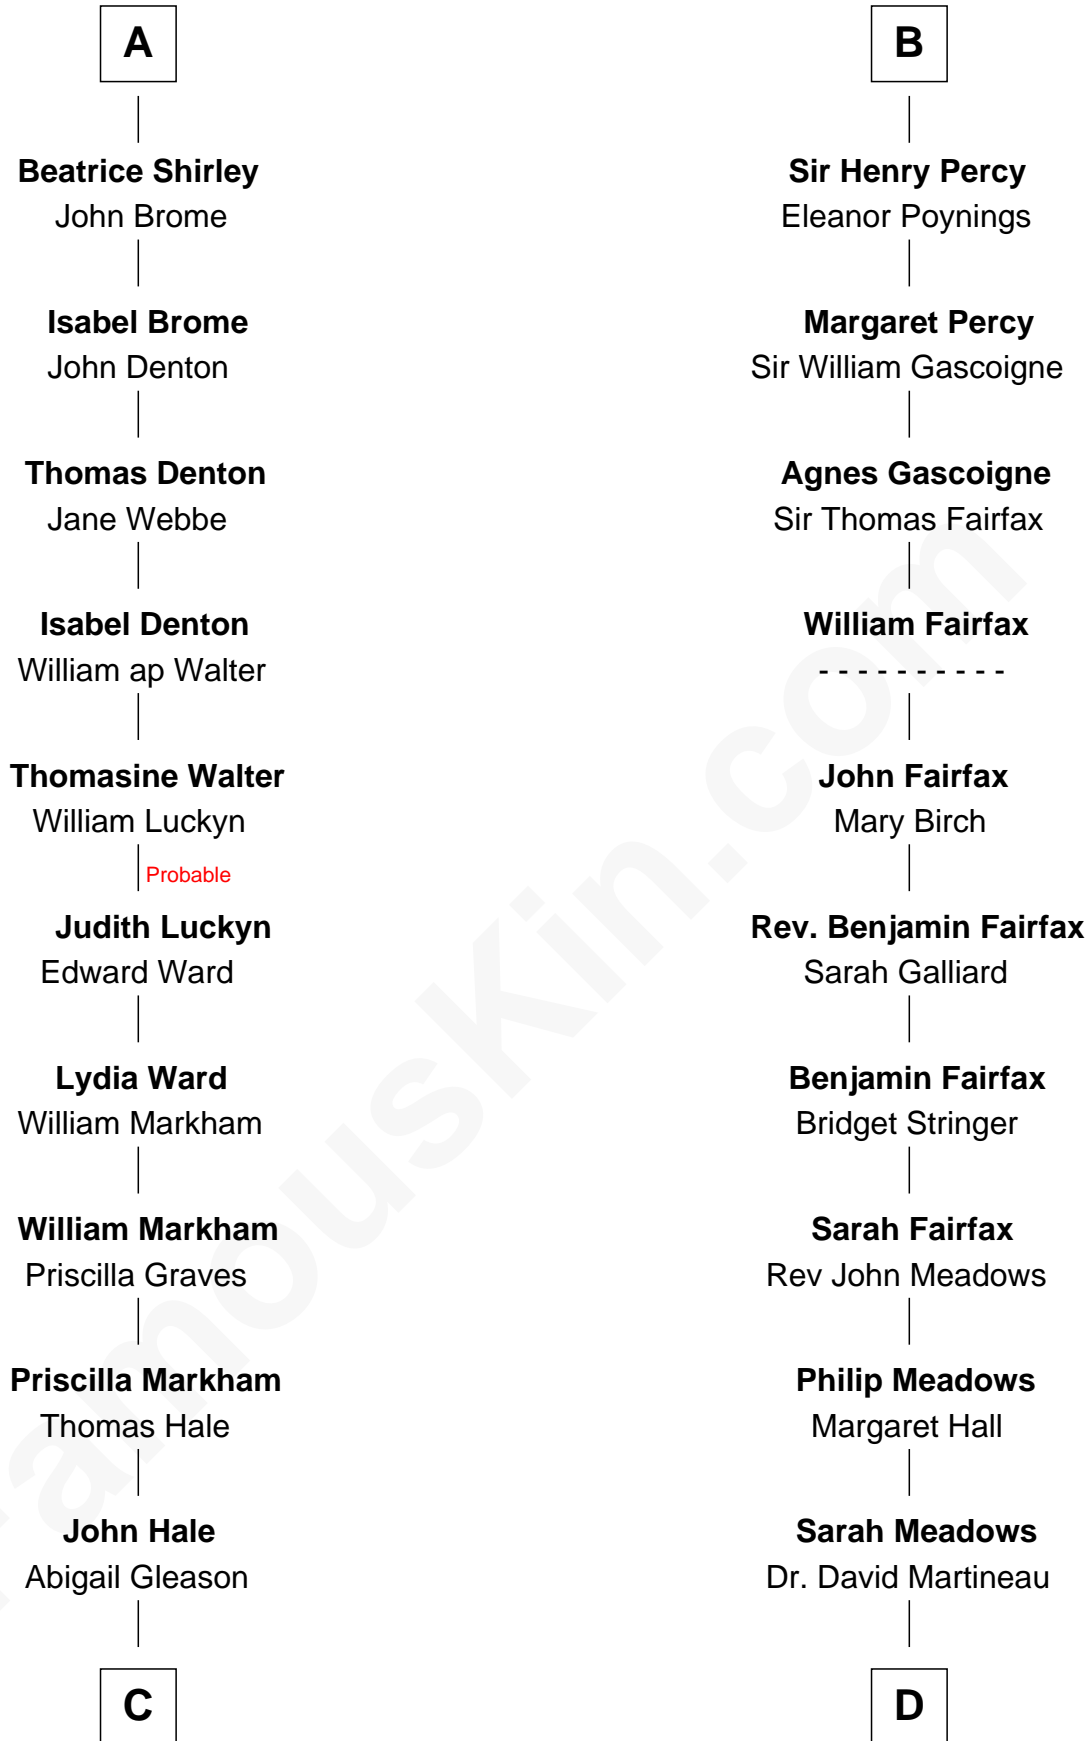

**FamousKin.com**  
**Relationship Chart of**  
**Rutherford B. Hayes**  
*19th U.S. President*

18th cousin 3 times removed of  
**Harriet Martineau**  
*Author of The Hour and the Man*

**C**

**Abigail Hale**  
Isaac Chandler

**Abigail Chandler**  
Israel Smith

**Chloe Smith**  
Rutherford Hayes

**Rutherford Hayes**  
Sophia Birchard

**Rutherford B. Hayes**  
*19th U.S. President*

**D**

**Thomas Martineau**  
Elizabeth Rankin

**Harriet Martineau**  
*English Author, "The Hour and the Man"*