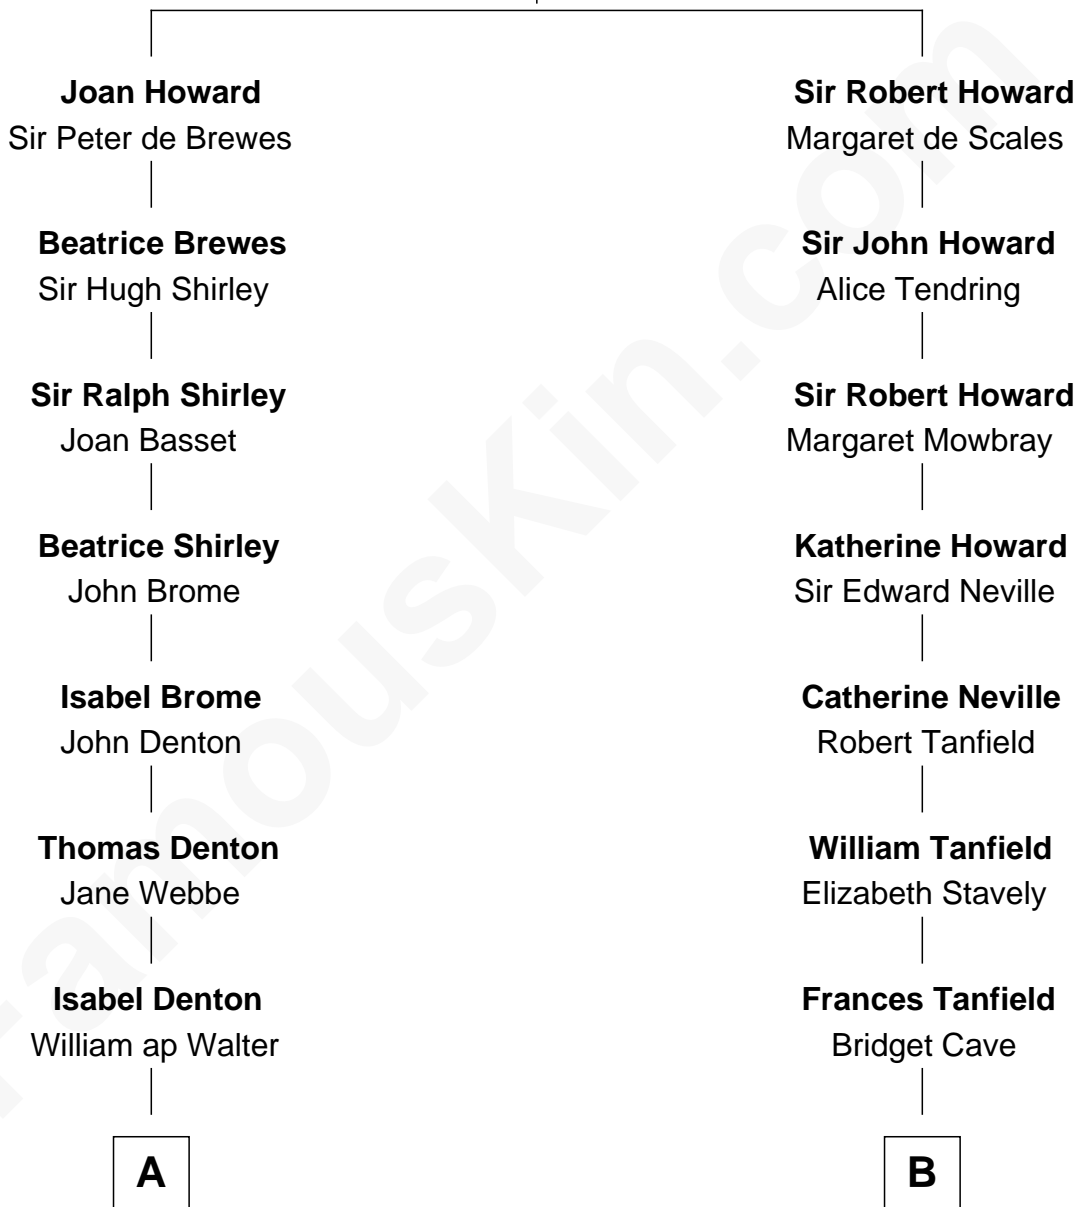

FamousKin.com
Relationship Chart of
Rutherford B. Hayes
19th U.S. President

17th cousin 4 times removed of
Mary Chapin Carpenter
Singer and Songwriter

Sir John Howard
 Alice de Bois

C

Eliza Marshall

Harrison Robertson

Harrison Robertson

Mary L. Vawter

Harrison Marshall Robertson

Mary MacKenzie

Mary Bowie Robertson

Chapin Carpenter

Mary Chapin Carpenter

Singer and Songwriter