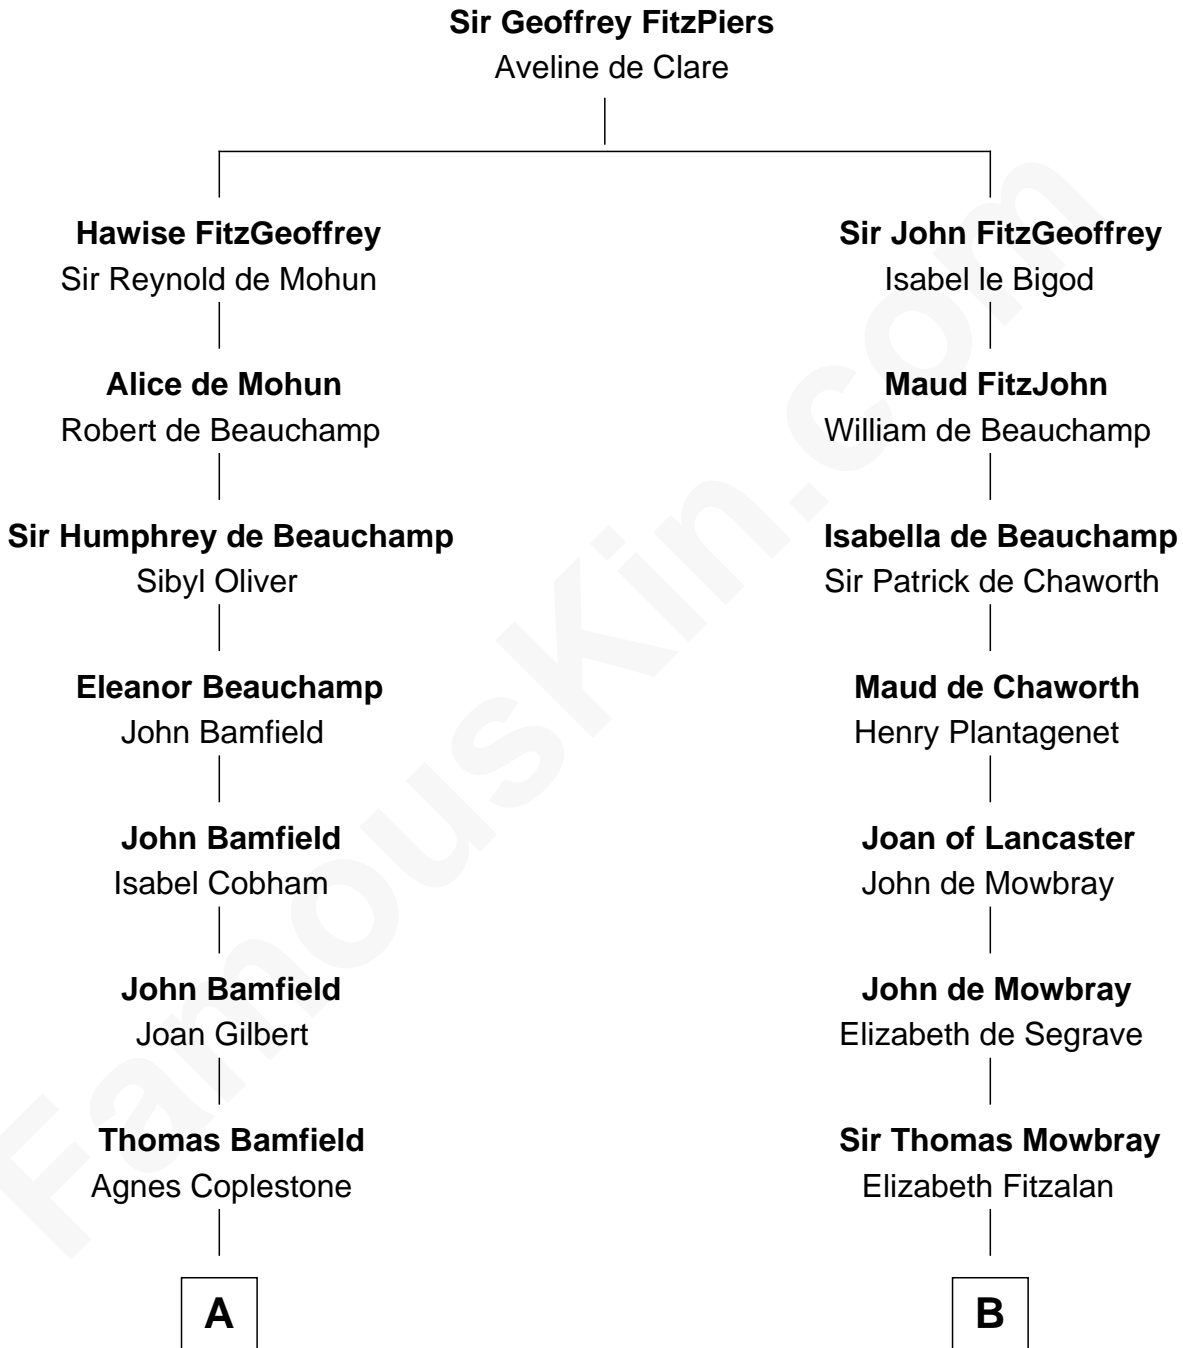

FamousKin.com
Relationship Chart of
Rutherford B. Hayes
19th U.S. President

20th cousin 1 time removed of
John Marshall
4th Chief Justice of the U.S. Supreme Court

C

Sarah Trowbridge

John Russell

Rebecca Russell

Ezekiel Hayes

Rutherford Hayes

Chloe Smith

Rutherford Hayes

Sophia Birchard

Rutherford B. Hayes

19th U.S. President

D