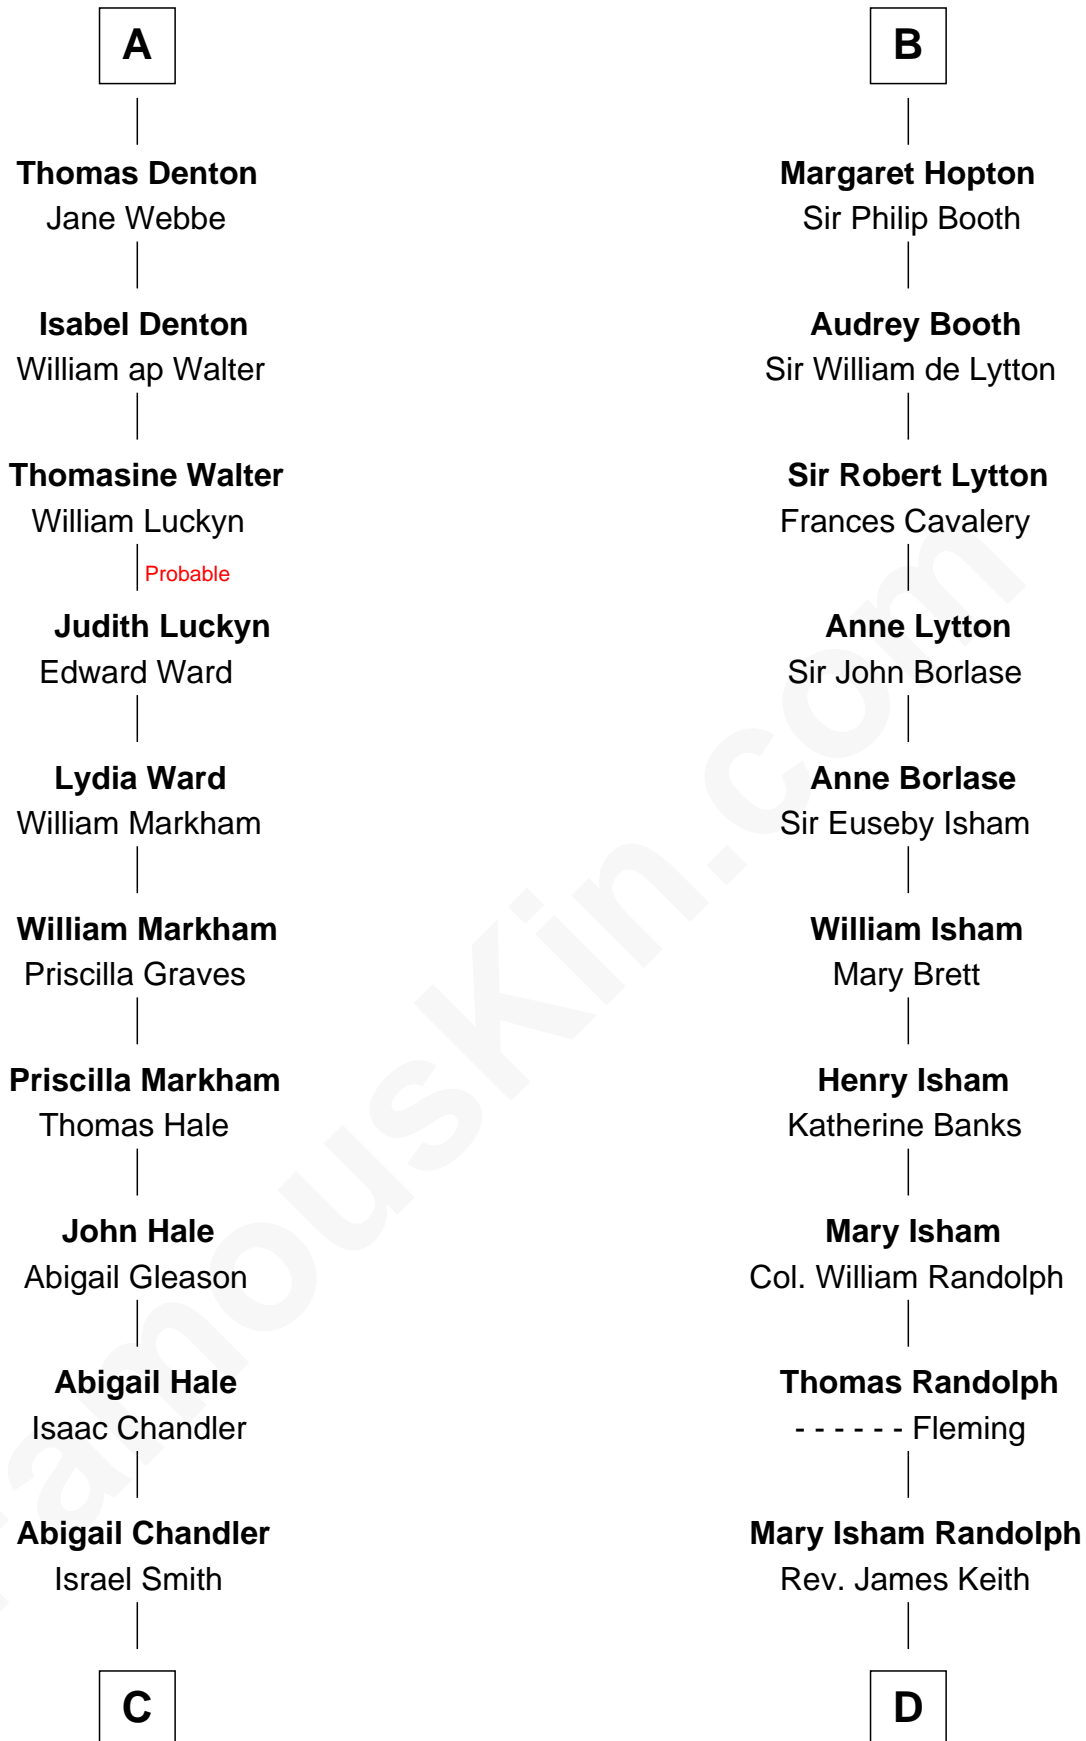

FamousKin.com
Relationship Chart of
Rutherford B. Hayes
19th U.S. President

18th cousin 1 time removed of

John Marshall
4th Chief Justice of the U.S. Supreme Court

Sir Robert de Ros
 Isabel de Aubeney

C

Chloe Smith
Rutherford Hayes

Rutherford Hayes
Sophia Birchard

Rutherford B. Hayes
19th U.S. President

D

Mary Randolph Keith
Col. Thomas Marshall

John Marshall
U.S. Supreme Court Chief Justice

FamousKin.com