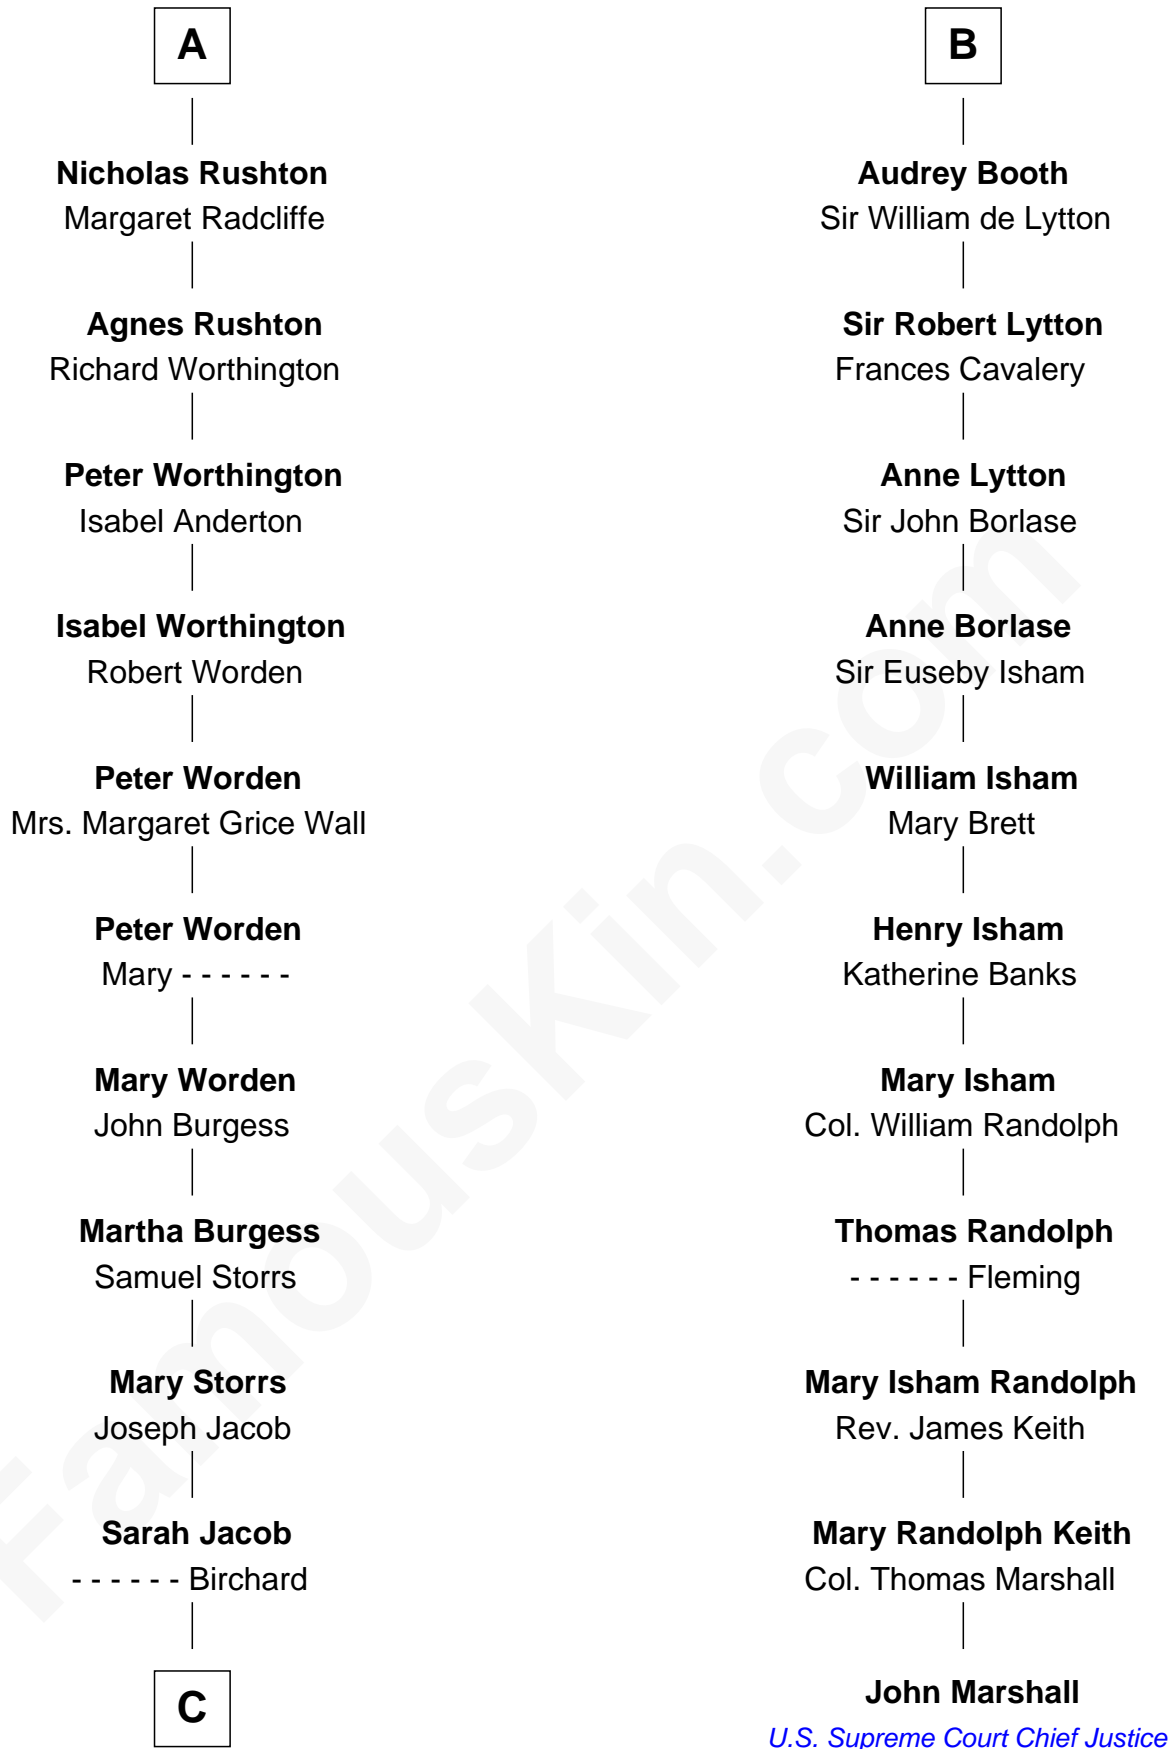

FamousKin.com
Relationship Chart of
Rutherford B. Hayes
19th U.S. President

17th cousin 2 times removed of

John Marshall
4th Chief Justice of the U.S. Supreme Court

C

—
Roger Cornwall alias Birchard

Drusilla Austin

—
Sophia Birchard

Rutherford Hayes

—
Rutherford B. Hayes

19th U.S. President

FamousKin.com