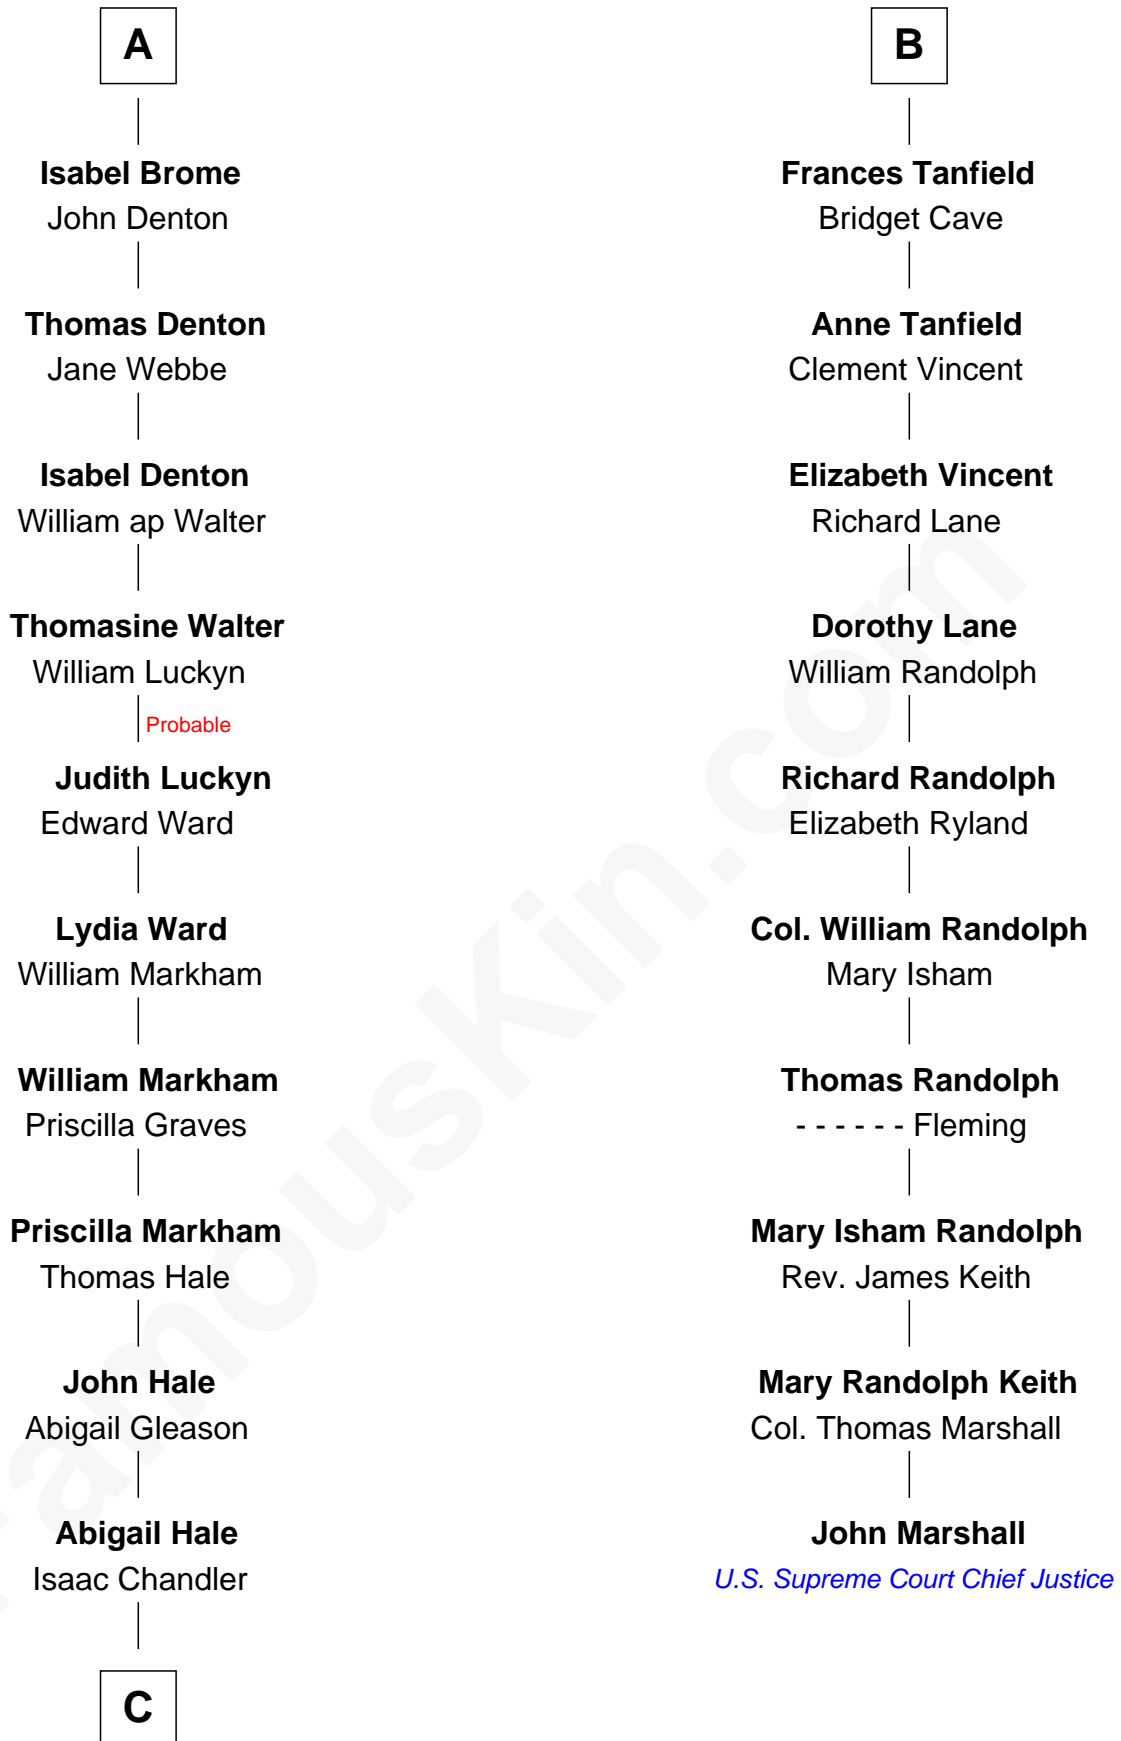

**FamousKin.com**  
**Relationship Chart of**  
**Rutherford B. Hayes**  
*19th U.S. President*

**16th cousin 4 times removed of**

**John Marshall**  
*4th Chief Justice of the U.S. Supreme Court*

**C**

—  
**Abigail Chandler**

Israel Smith

—  
**Chloe Smith**

Rutherford Hayes

—  
**Rutherford Hayes**

Sophia Birchard

—  
**Rutherford B. Hayes**

*19th U.S. President*

FamousKin.com