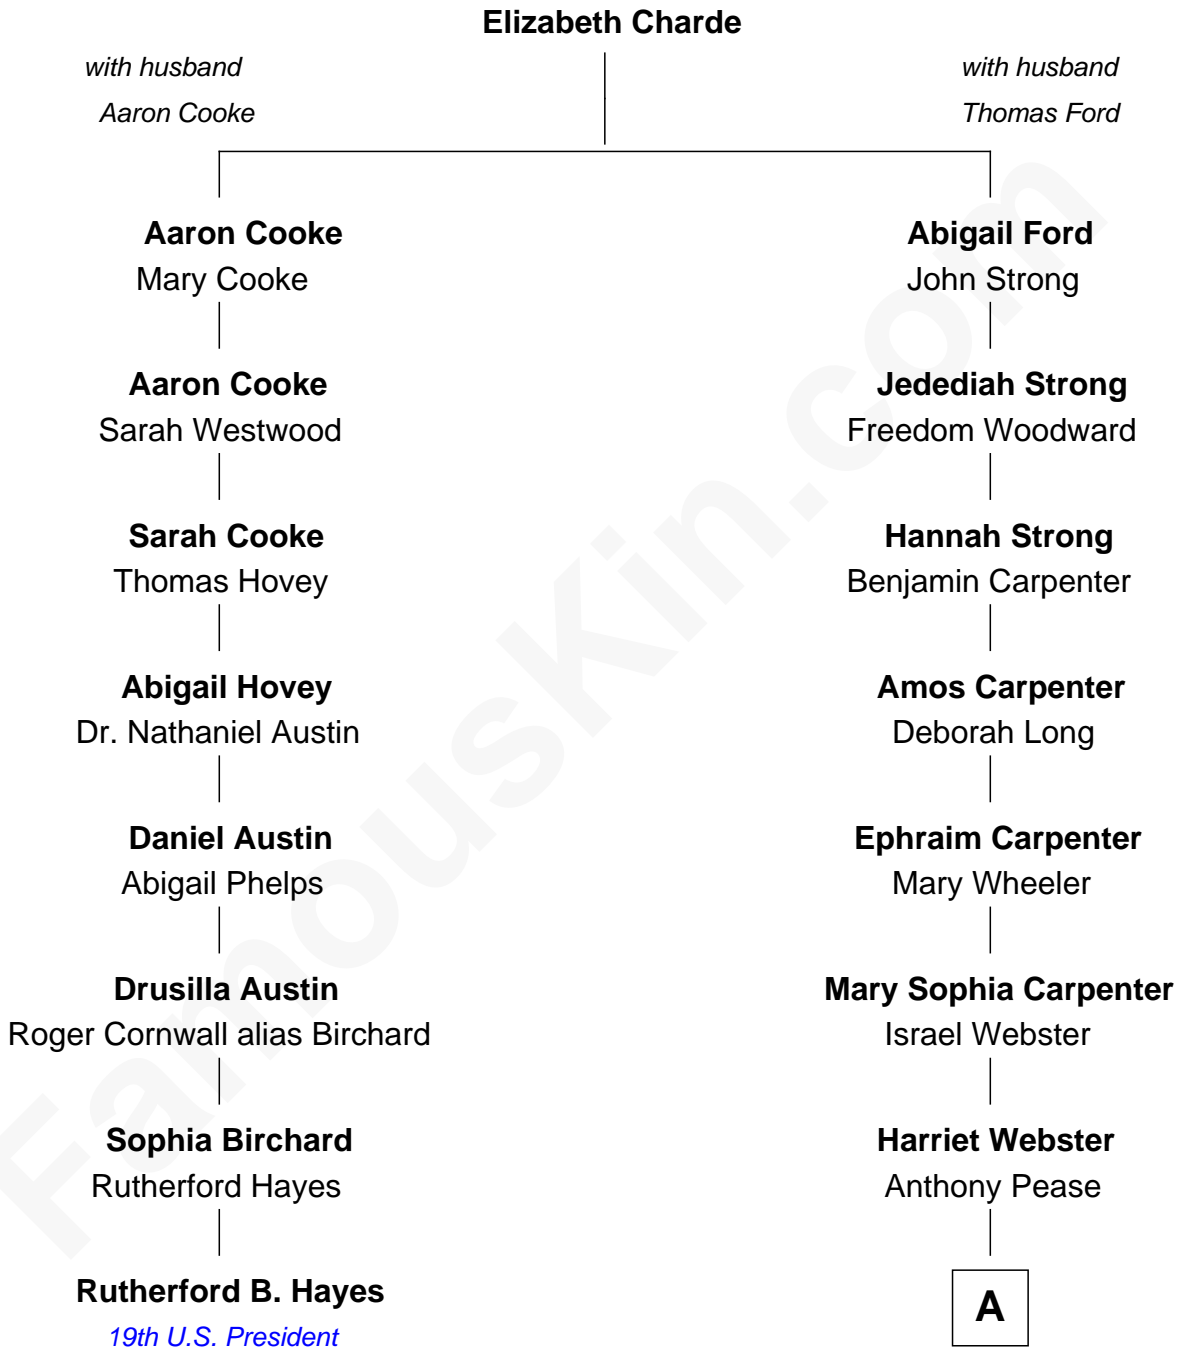

**FamousKin.com**  
**Relationship Chart of**  
**Rutherford B. Hayes**  
*19th U.S. President*

**7th cousin 4 times removed of**  
**Mark David Chapman**  
*Assassinated John Lennon*

**A**

—  
**Horace Pease**

Lovina Blodgett

—  
**Stephen F. Pease**

Bertha Genevieve - - - - -

—  
**Henry Horace Pease**

Myrtle S. Nelson

—  
**Diane Elizabeth Pease**

David Curtis Chapman

—  
**Mark David Chapman**

*Assassinated John Lennon*