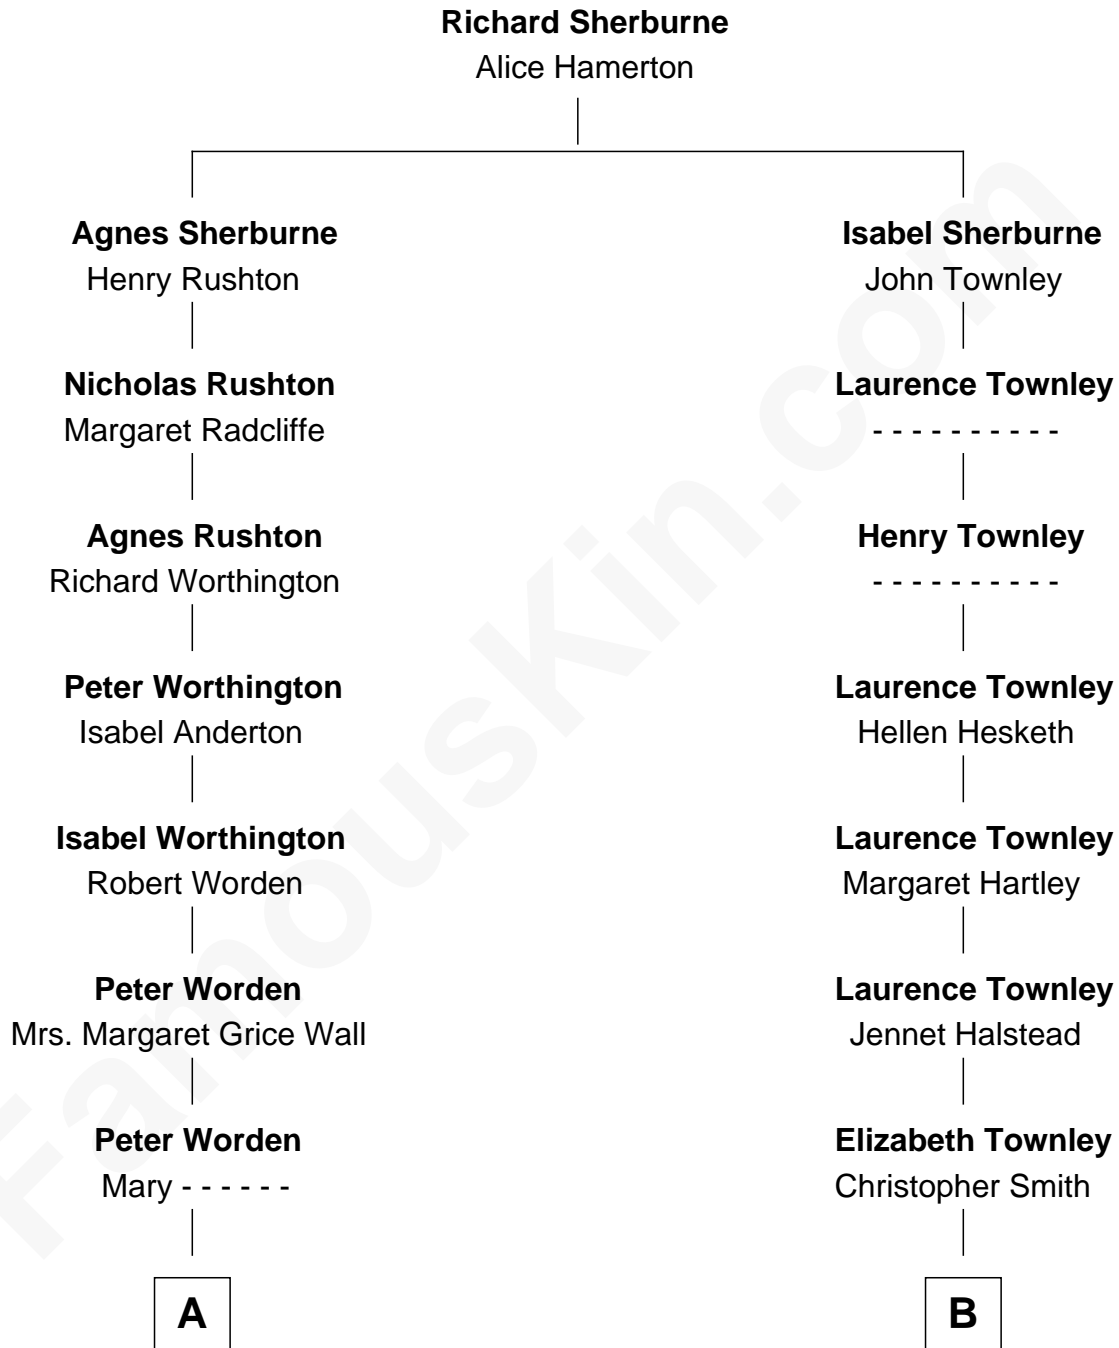

FamousKin.com
Relationship Chart of
Rutherford B. Hayes
19th U.S. President

13th cousin 5 times removed of
Edward Norton
Movie Actor

C

Edward Mower Norton

Lydia Robinson Rouse

Edward Norton

Movie Actor

FamousKin.com