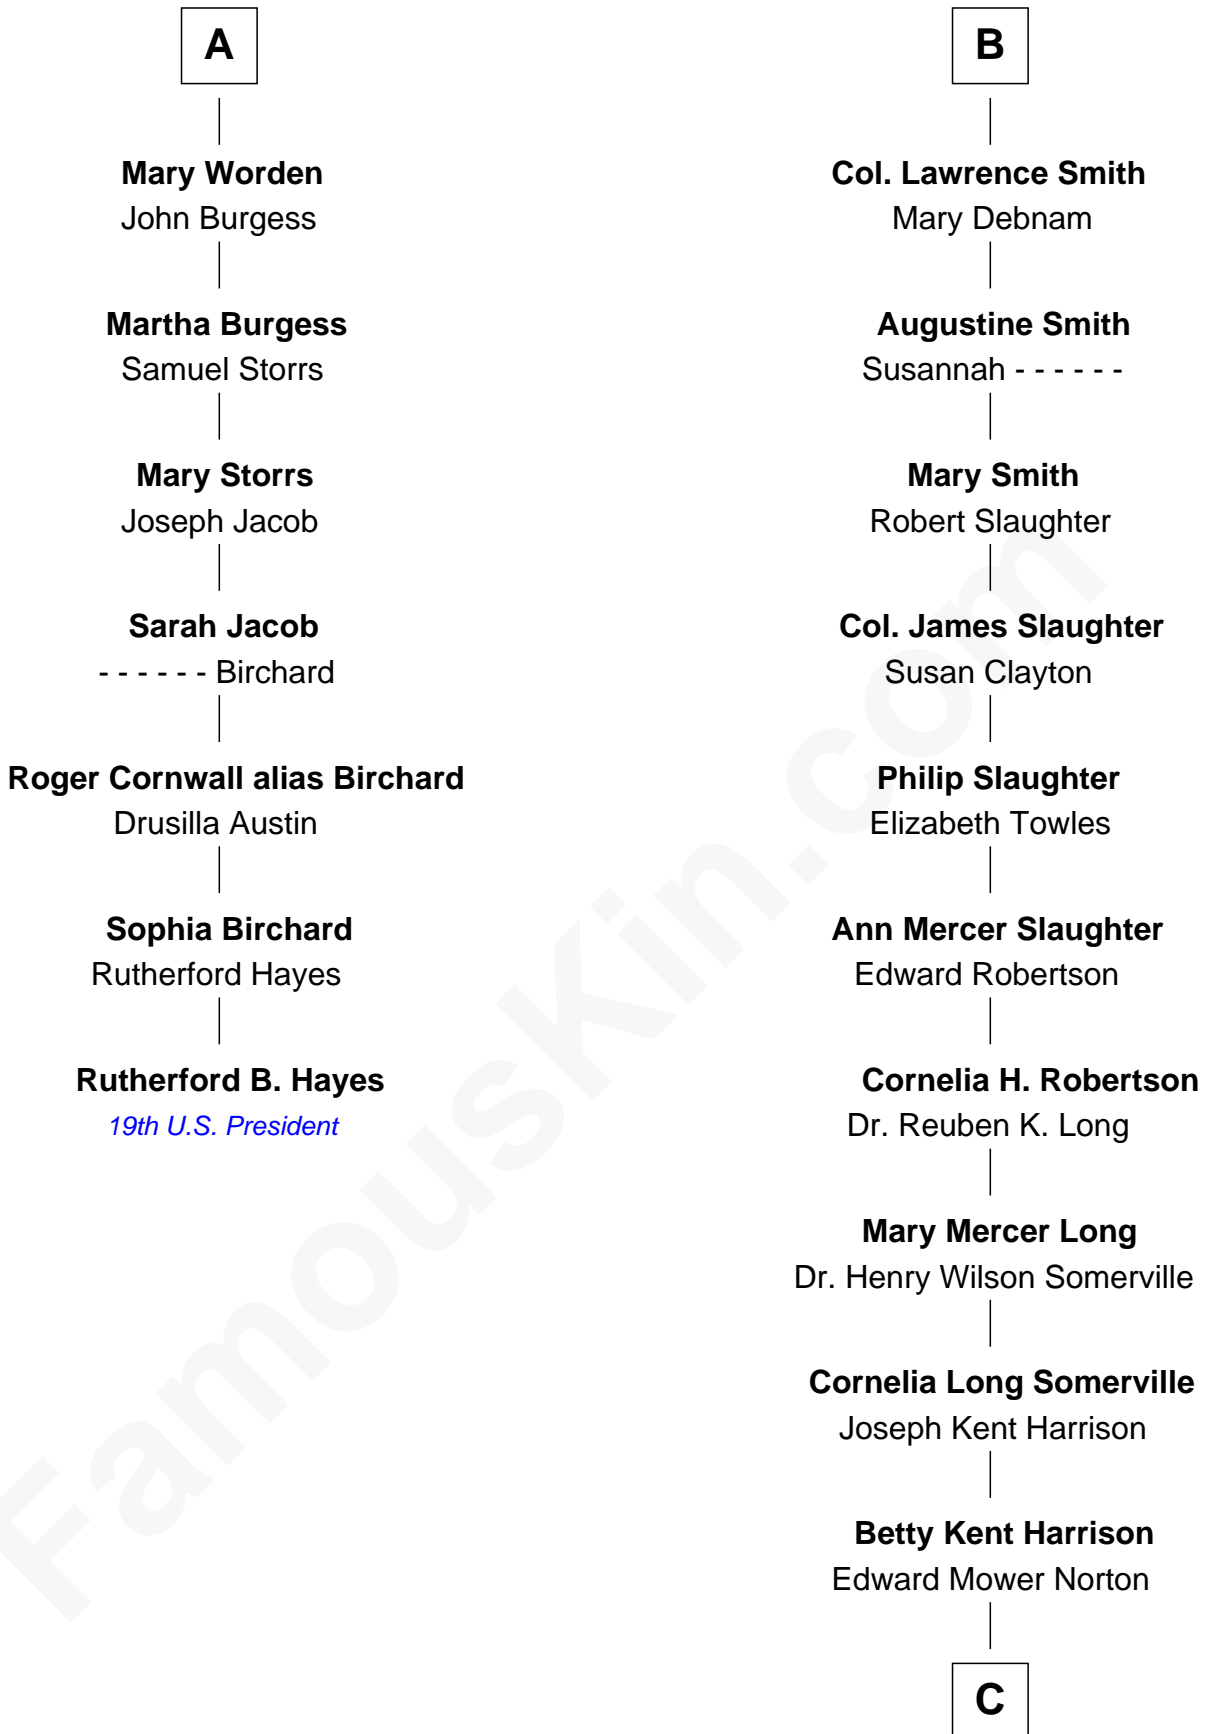

FamousKin.com
Relationship Chart of
Rutherford B. Hayes
19th U.S. President

13th cousin 5 times removed of
Edward Norton
Movie Actor

C

Edward Mower Norton

Lydia Robinson Rouse

Edward Norton

Movie Actor

FamousKin.com