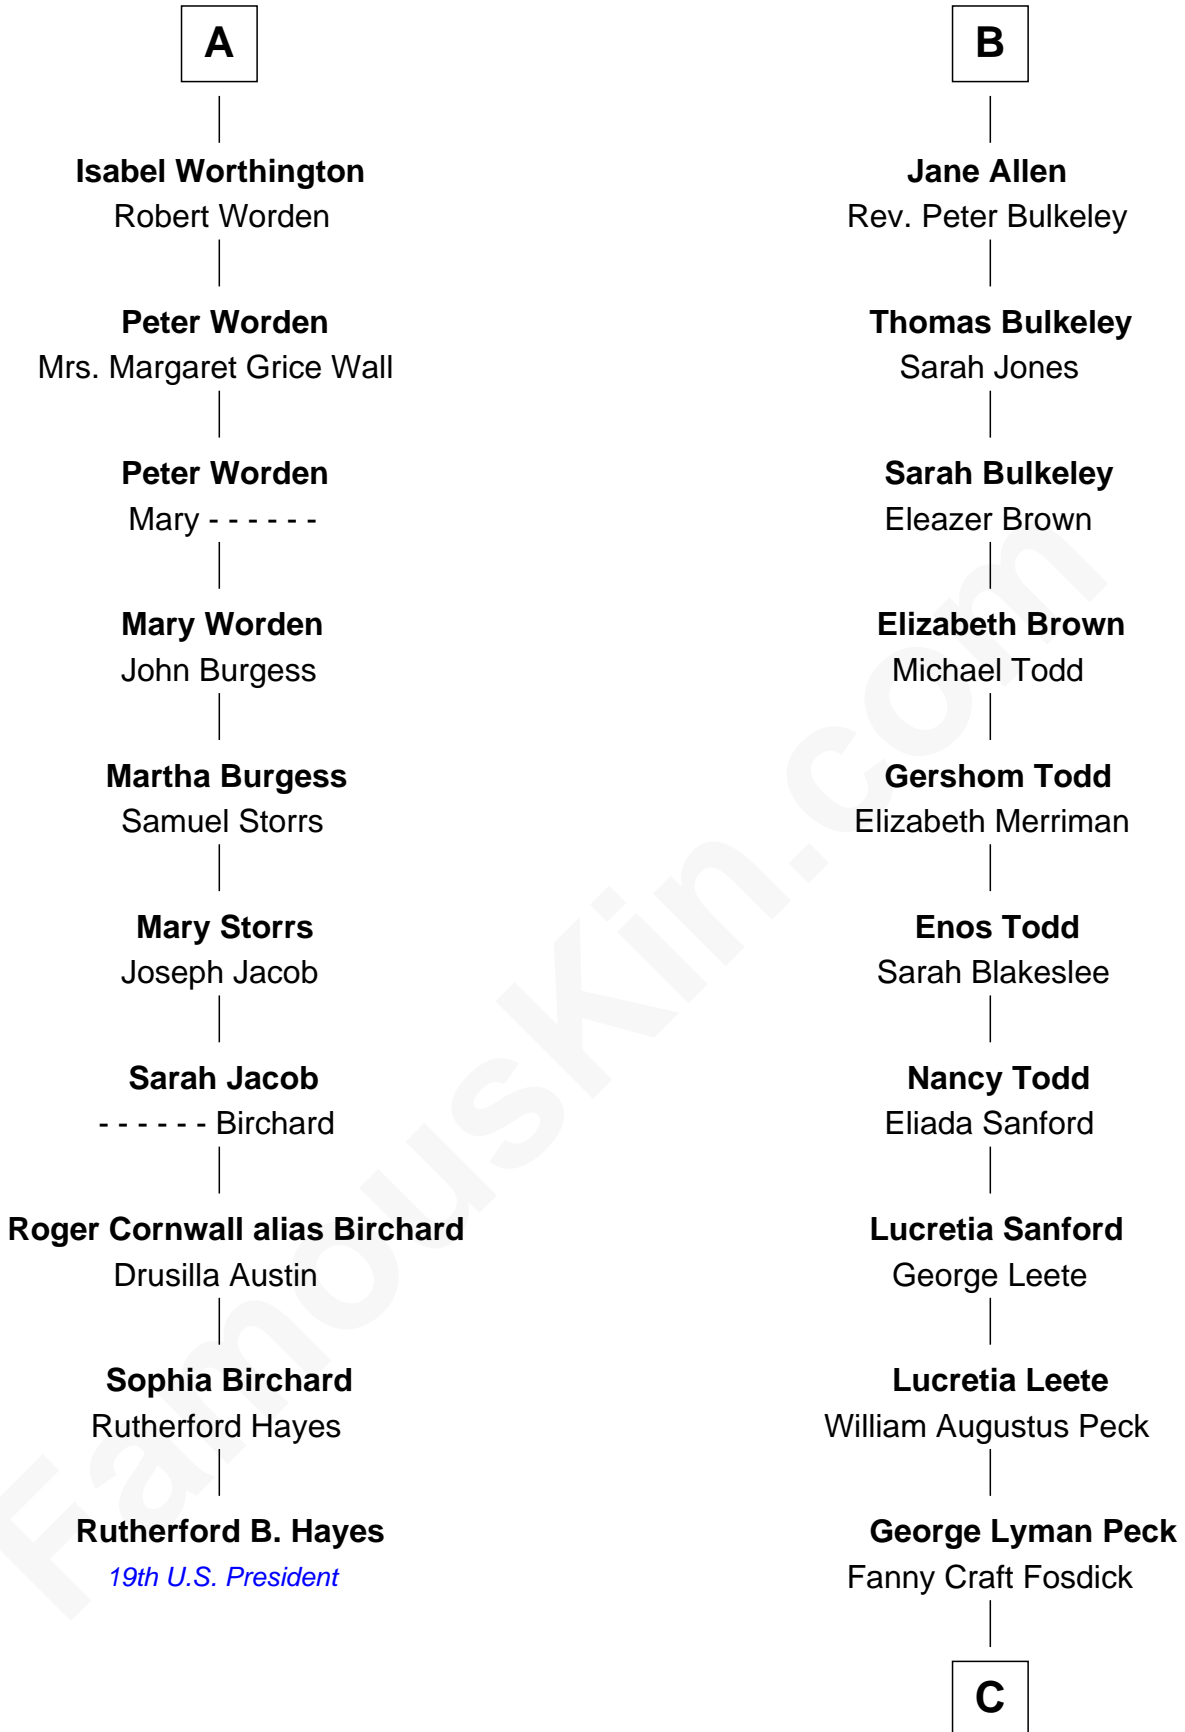

FamousKin.com
Relationship Chart of
Rutherford B. Hayes
19th U.S. President

16th cousin 4 times removed of

Mizuo Peck
TV and Movie Actress

C

George Leete Peck
Katharine May Tolles

Laurence Tolles Peck
Barbara Field

George Leete Peck
Sanae Mizusawa

Mizuo Peck
TV and Movie Actress