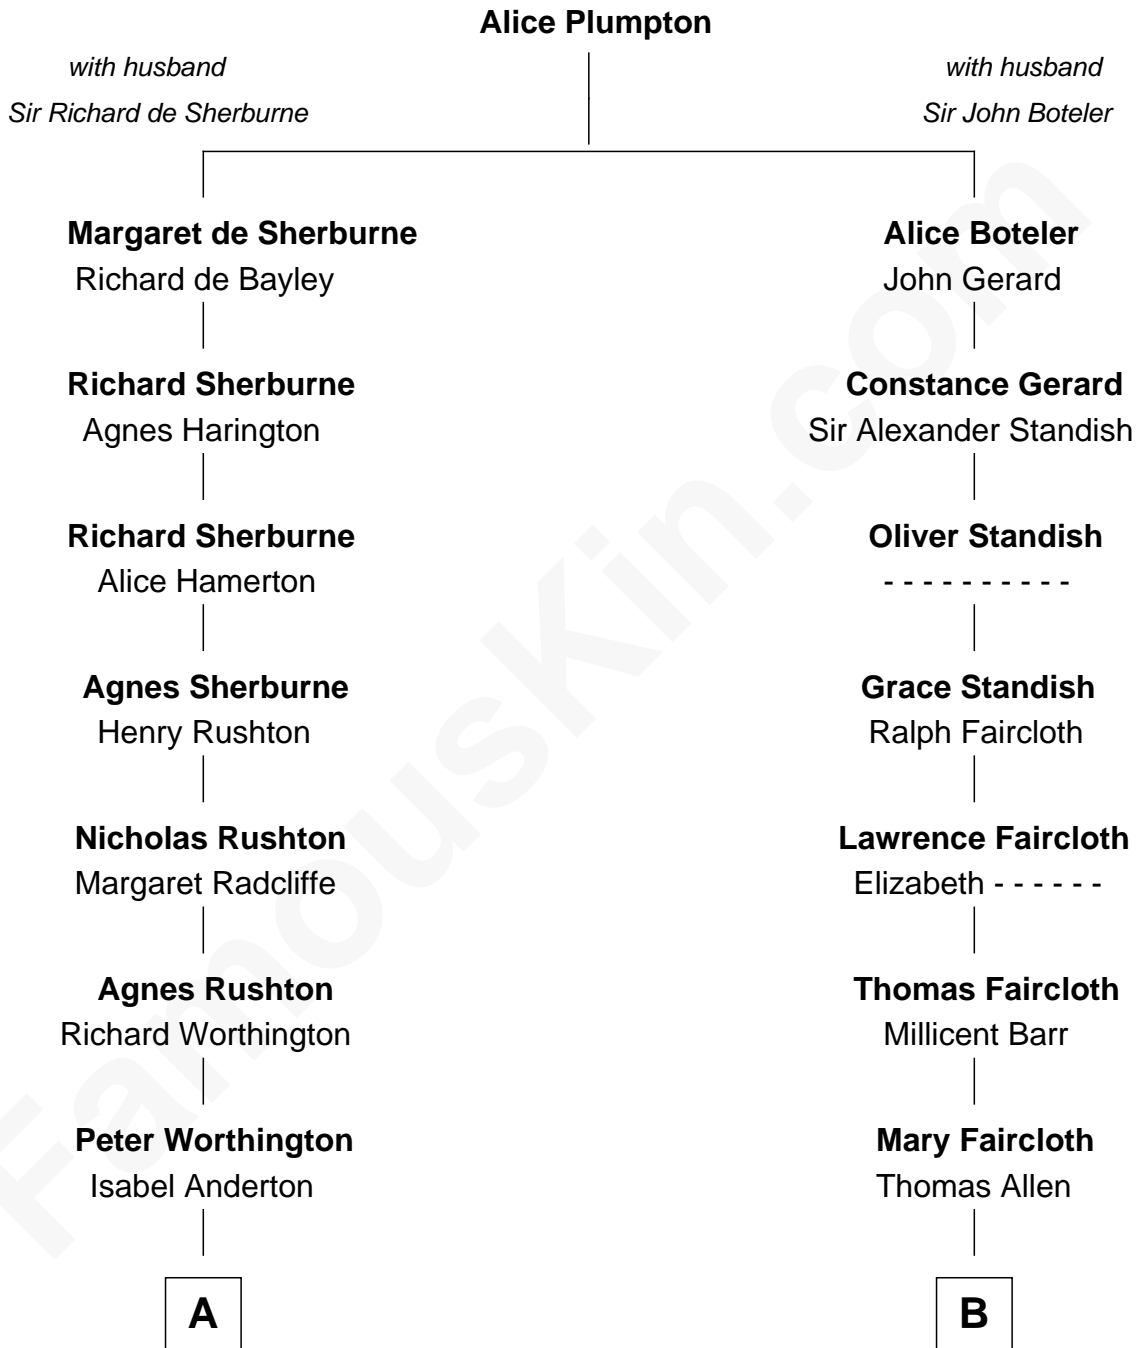

FamousKin.com
Relationship Chart of
Rutherford B. Hayes
19th U.S. President

16th cousin 4 times removed of

Mizuo Peck
TV and Movie Actress

C

George Leete Peck
Katharine May Tolles

Laurence Tolles Peck
Barbara Field

George Leete Peck
Sanae Mizusawa

Mizuo Peck
TV and Movie Actress