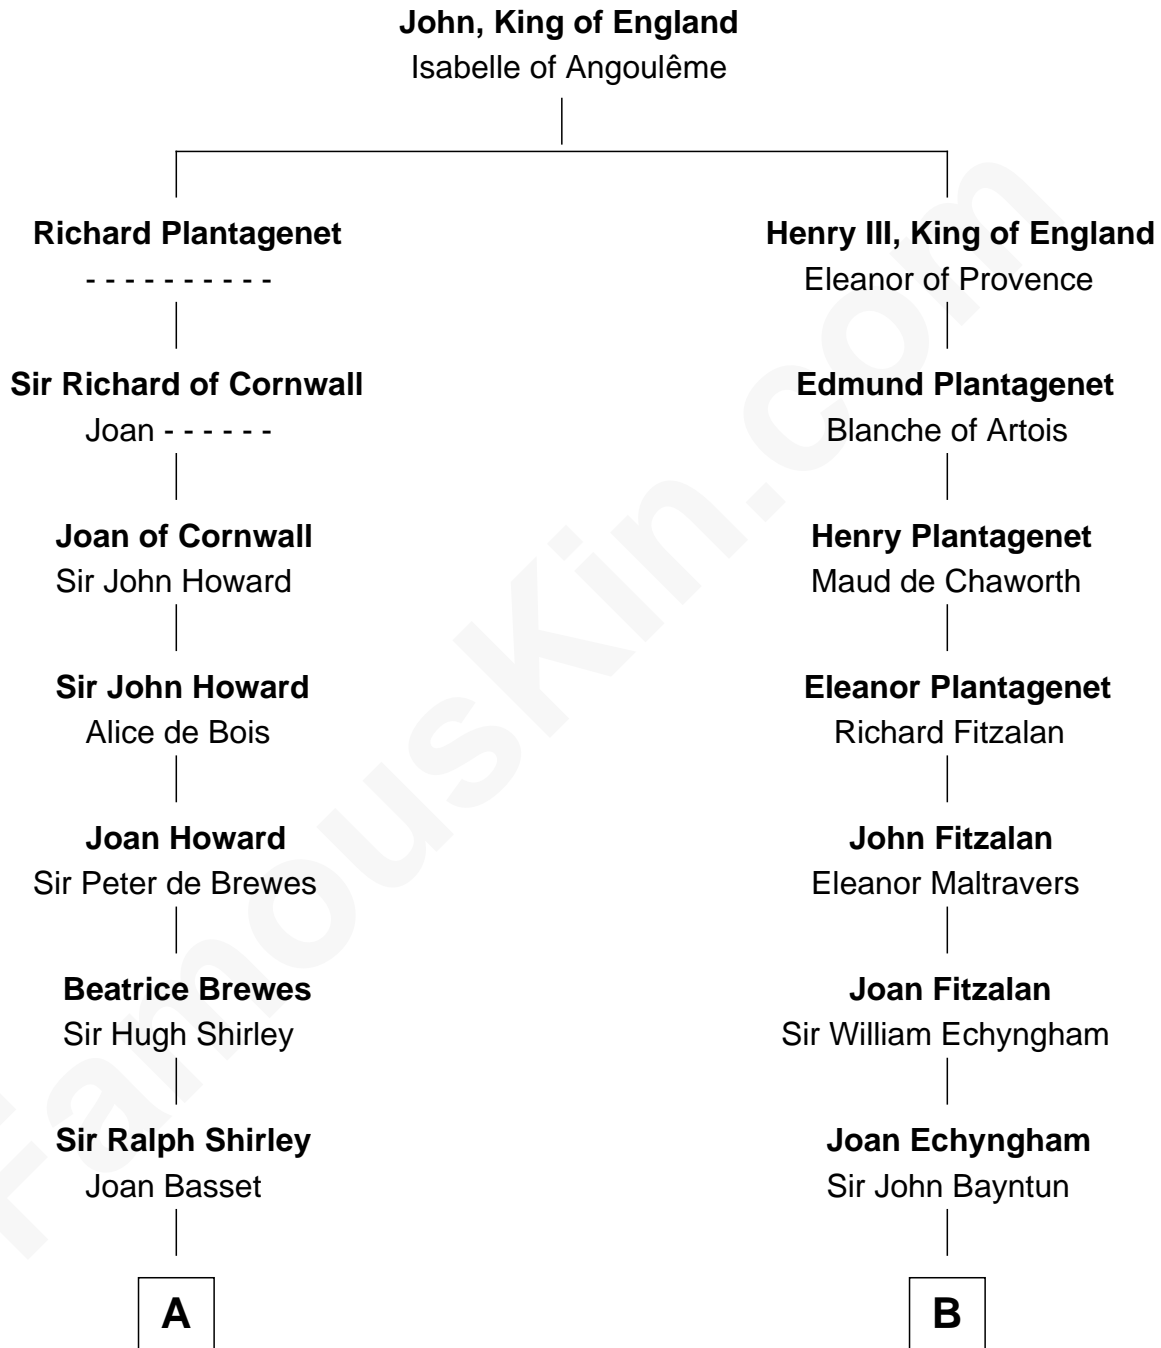

**FamousKin.com**  
**Relationship Chart of**  
**Rutherford B. Hayes**  
*19th U.S. President*

**21st cousin of**  
**Endicott Peabody**  
*62nd Governor of Massachusetts*

**C**

**Abigail Hale**  
Isaac Chandler

**Abigail Chandler**  
Israel Smith

**Chloe Smith**  
Rutherford Hayes

**Rutherford Hayes**  
Sophia Birchard

**Rutherford B. Hayes**  
*19th U.S. President*

**D**

**Francis Peabody**  
Martha Endicott

**Samuel Endicott Peabody**  
Marianne Cabot Lee