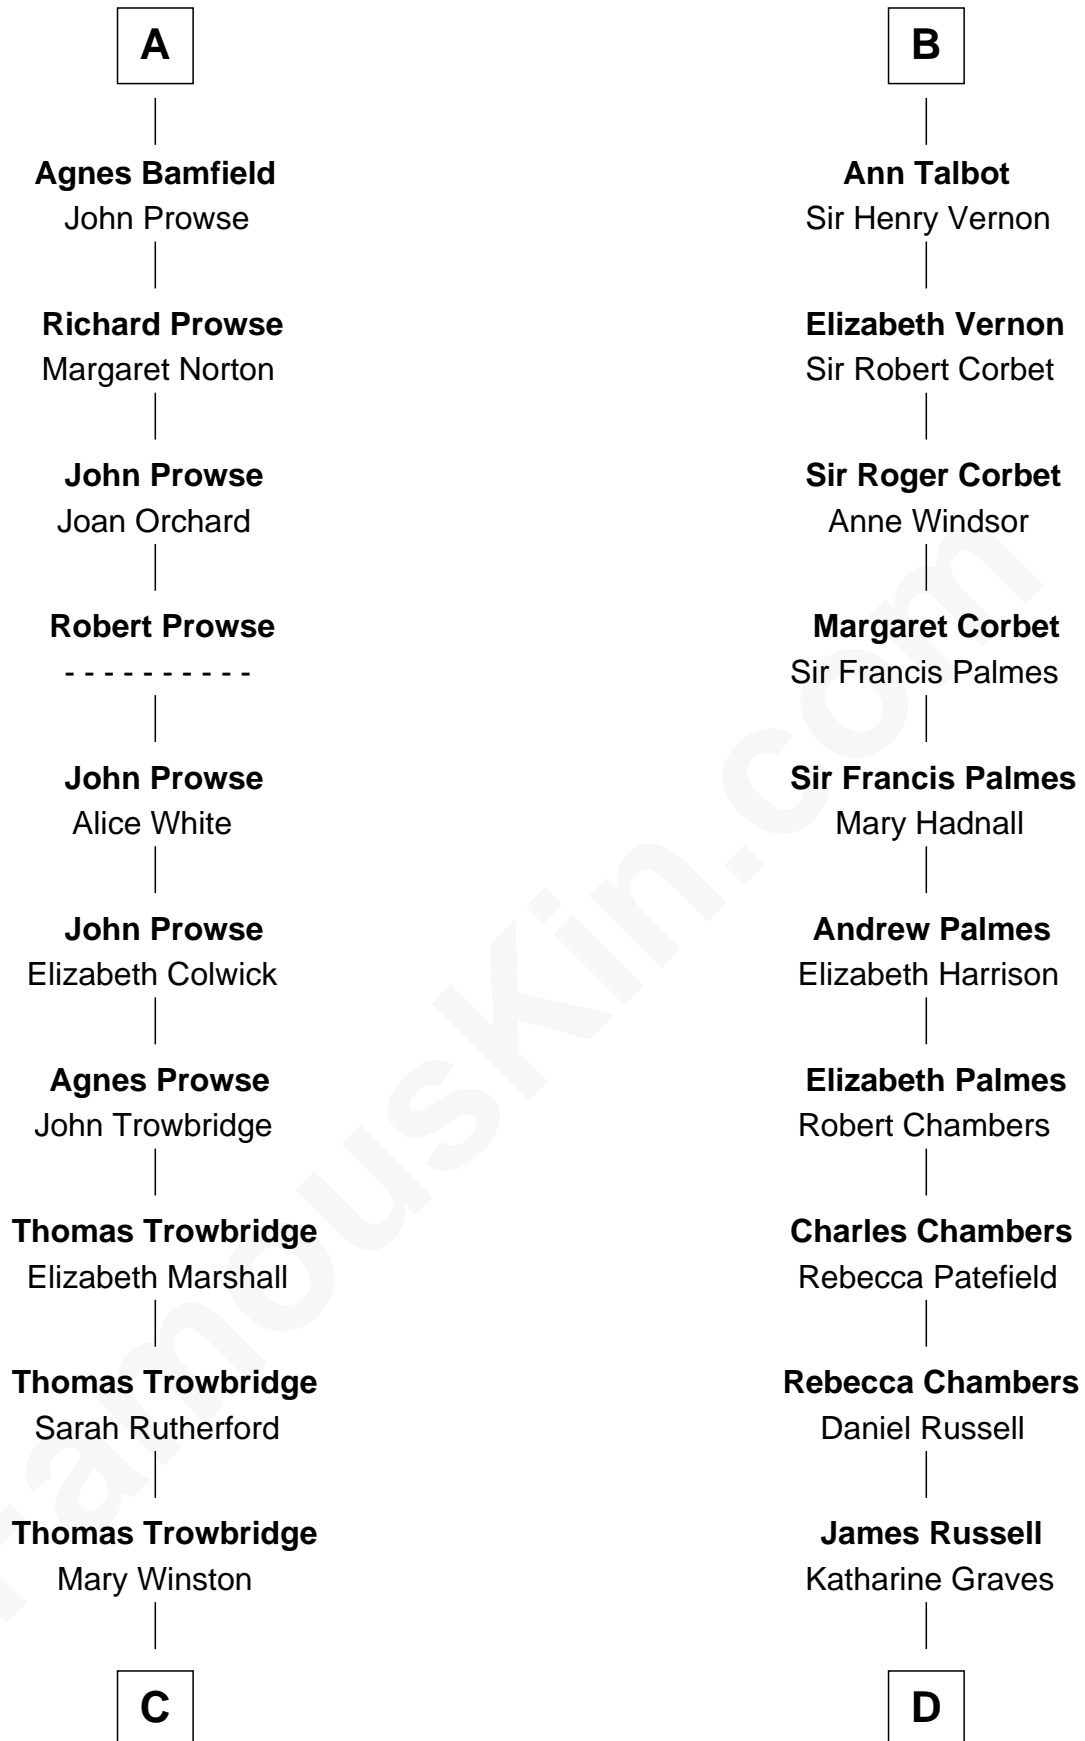

**FamousKin.com**  
**Relationship Chart of**  
**Rutherford B. Hayes**  
*19th U.S. President*

**19th cousin 2 times removed of**  
**James Russell Lowell**  
*American "Fireside" Poet*

**C**

**Sarah Trowbridge**

John Russell

**Rebecca Russell**

Ezekiel Hayes

**Rutherford Hayes**

Chloe Smith

**Rutherford Hayes**

Sophia Birchard

**Rutherford B. Hayes**