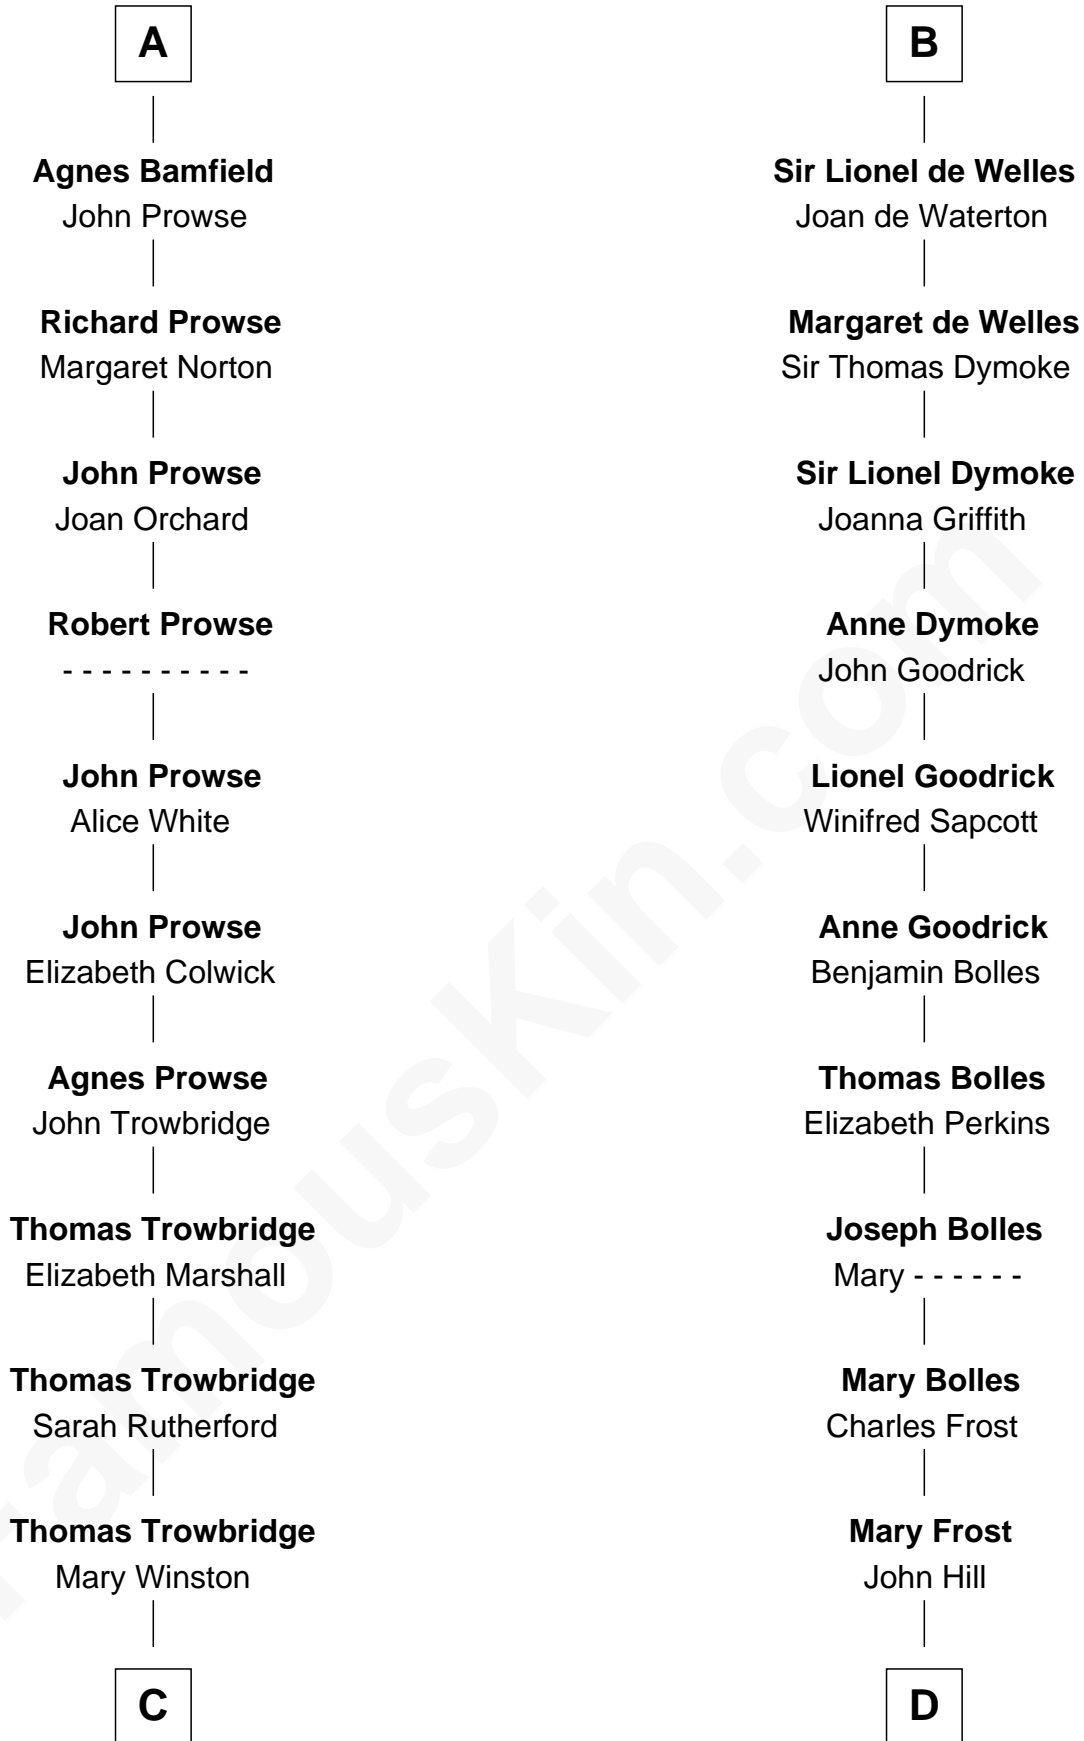

**FamousKin.com**  
**Relationship Chart of**  
**Rutherford B. Hayes**  
*19th U.S. President*

**20th cousin 1 time removed of**  
**Ichabod Goodwin**  
*27th Governor of New Hampshire*

**C**

**Sarah Trowbridge**

John Russell

**Rebecca Russell**

Ezekiel Hayes

**Rutherford Hayes**

Chloe Smith

**Rutherford Hayes**

Sophia Birchard

**Rutherford B. Hayes**

*19th U.S. President*

**D**

**Elisha Hill**

Mary Plaisted

**Hannah Hill**

Dominicus Goodwin

**Samuel Goodwin**

Anna Thompson Gerrish