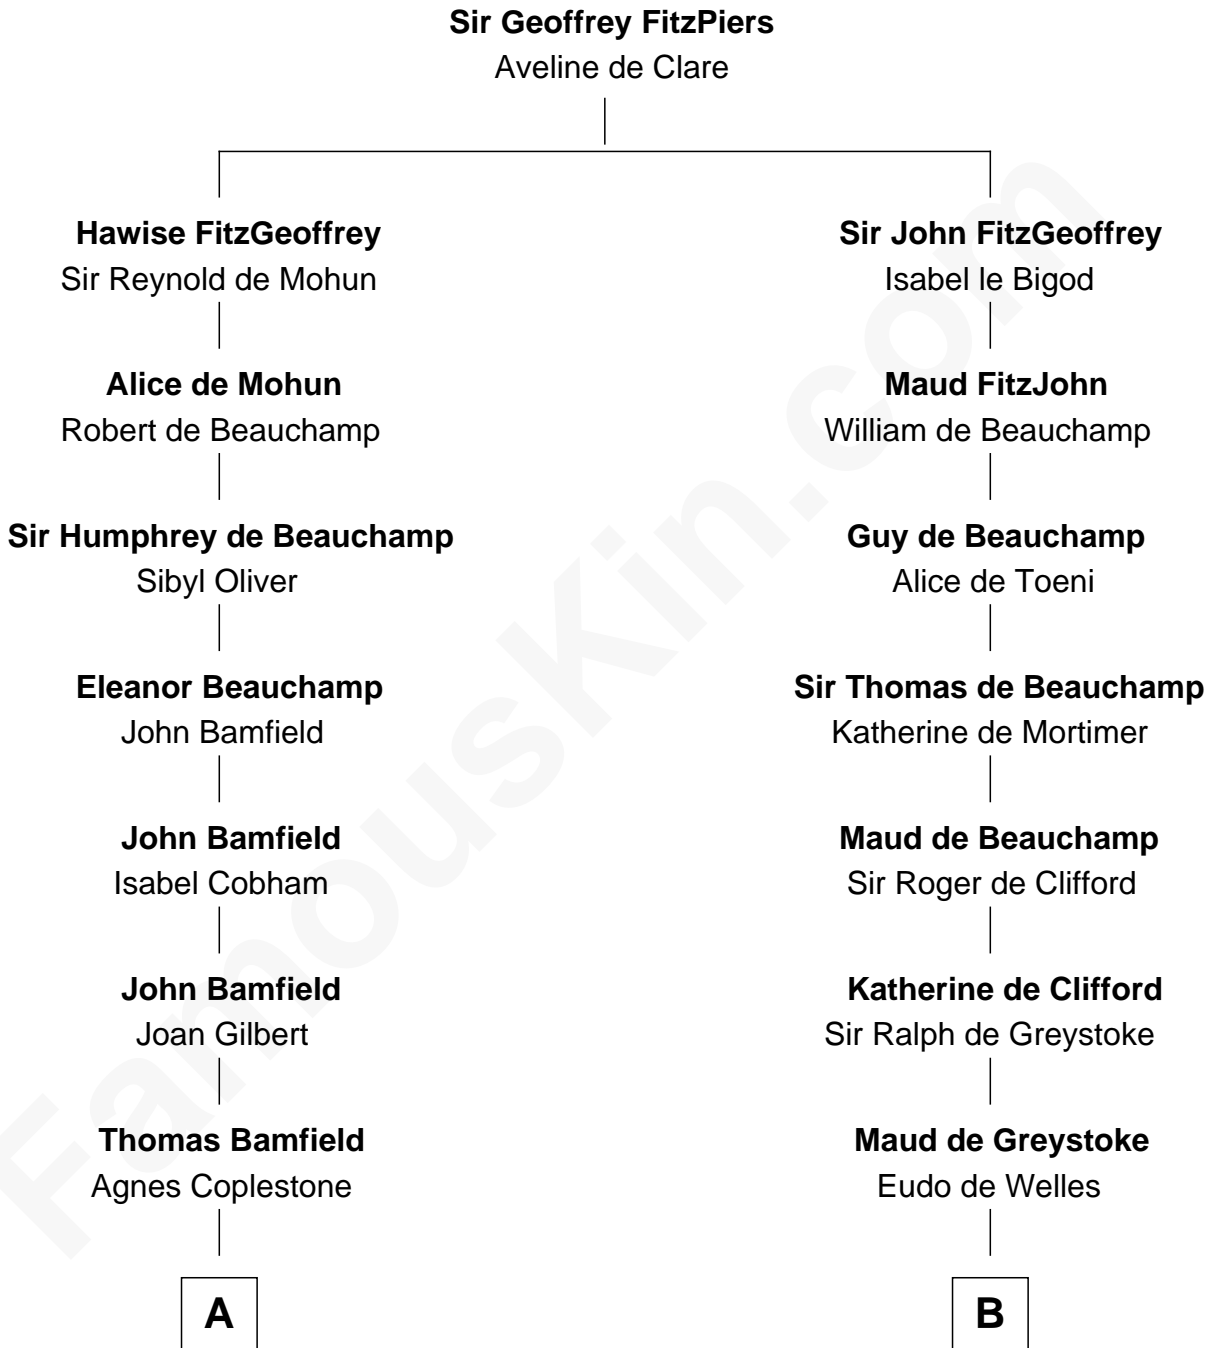

**FamousKin.com**  
**Relationship Chart of**  
**Rutherford B. Hayes**  
*19th U.S. President*

**20th cousin 1 time removed of**  
**Ichabod Goodwin**  
*27th Governor of New Hampshire*

**C**

**Sarah Trowbridge**

John Russell

**Rebecca Russell**

Ezekiel Hayes

**Rutherford Hayes**

Chloe Smith

**Rutherford Hayes**

Sophia Birchard

**Rutherford B. Hayes**

*19th U.S. President*

**D**

**Elisha Hill**

Mary Plaisted

**Hannah Hill**

Dominicus Goodwin

**Samuel Goodwin**

Anna Thompson Gerrish

**Ichabod Goodwin**

*27th Governor of New Hampshire*