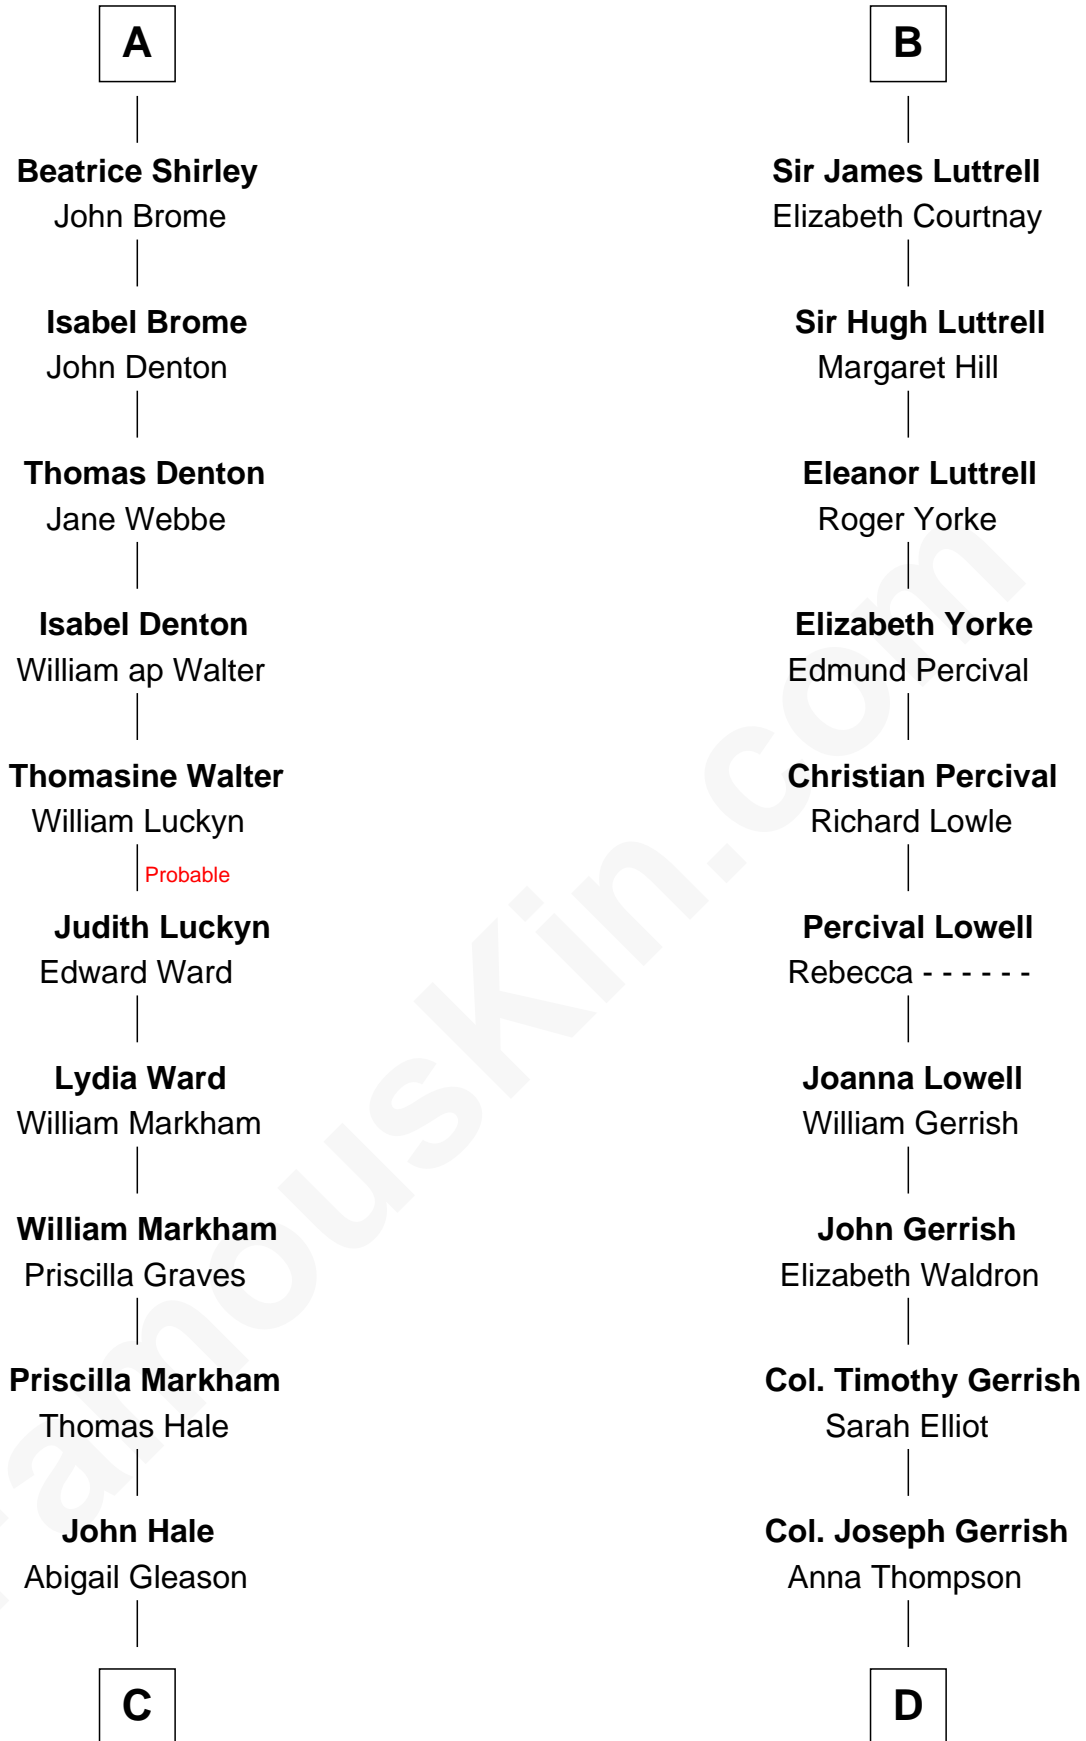

FamousKin.com
Relationship Chart of
Rutherford B. Hayes
19th U.S. President

18th cousin 3 times removed of
Ichabod Goodwin
27th Governor of New Hampshire

C

Abigail Hale
Isaac Chandler

Abigail Chandler
Israel Smith

Chloe Smith
Rutherford Hayes

Rutherford Hayes
Sophia Birchard

Rutherford B. Hayes
19th U.S. President

D

Anna Thompson Gerrish
Samuel Goodwin

Ichabod Goodwin
27th Governor of New Hampshire

FamousKin.com