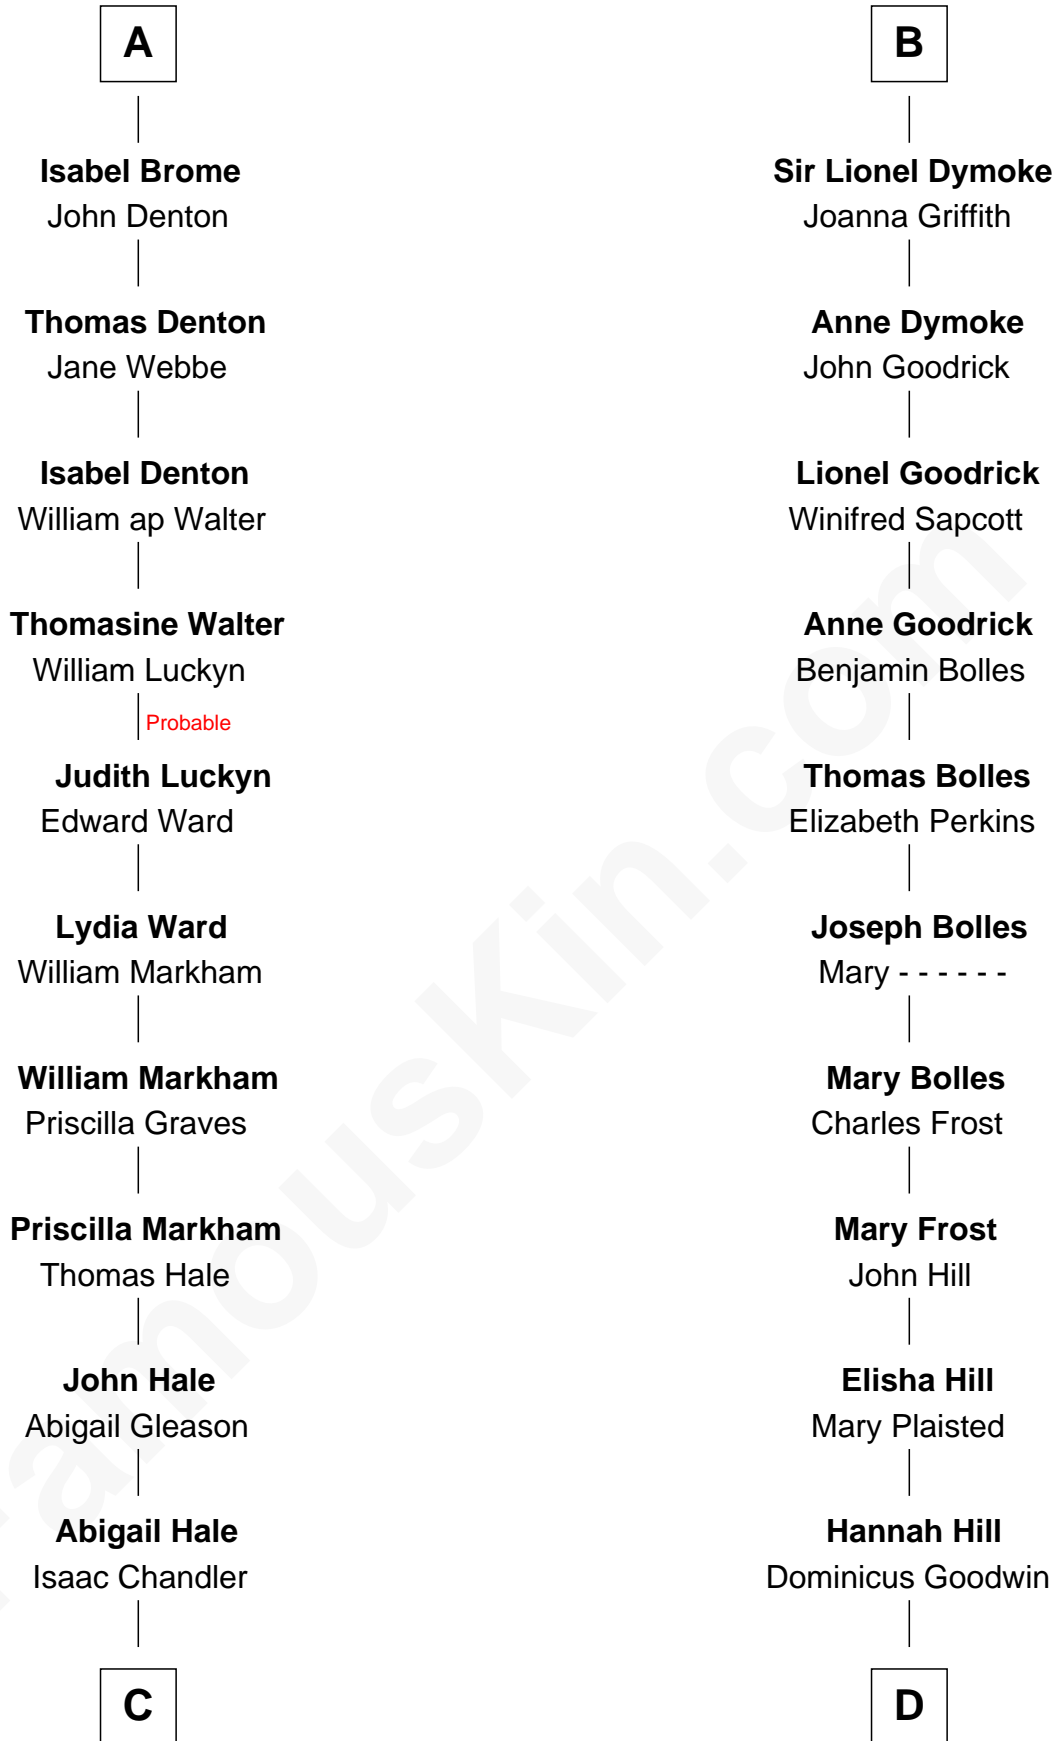

FamousKin.com
Relationship Chart of
Rutherford B. Hayes
19th U.S. President

18th cousin 2 times removed of
Ichabod Goodwin
27th Governor of New Hampshire

C

Abigail Chandler

Israel Smith

Chloe Smith

Rutherford Hayes

Rutherford Hayes

Sophia Birchard

Rutherford B. Hayes

19th U.S. President

D

Samuel Goodwin

Anna Thompson Gerrish

Ichabod Goodwin

27th Governor of New Hampshire

FamousKin.com