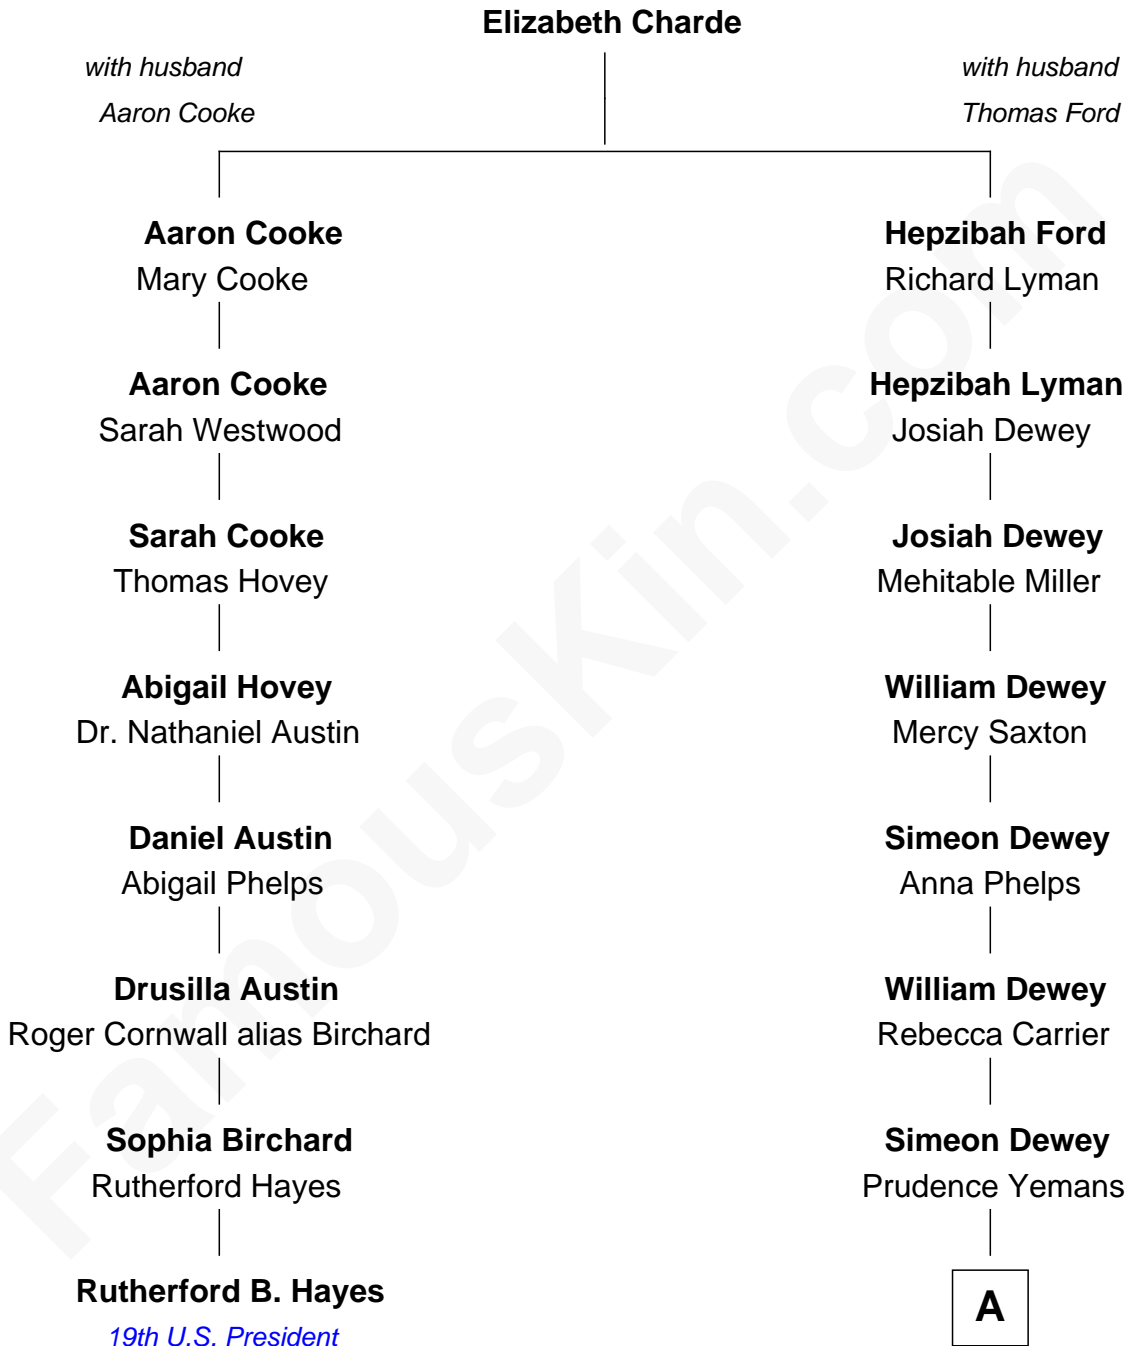

**FamousKin.com**  
**Relationship Chart of**  
**Rutherford B. Hayes**  
*19th U.S. President*

**7th cousin 1 time removed of**  
**Admiral George Dewey**  
*Admiral of the Navy*

A

Dr. Julius Yemans Dewey

Mary Perrin

Admiral George Dewey

*Admiral of the Navy*

FamousKin.com