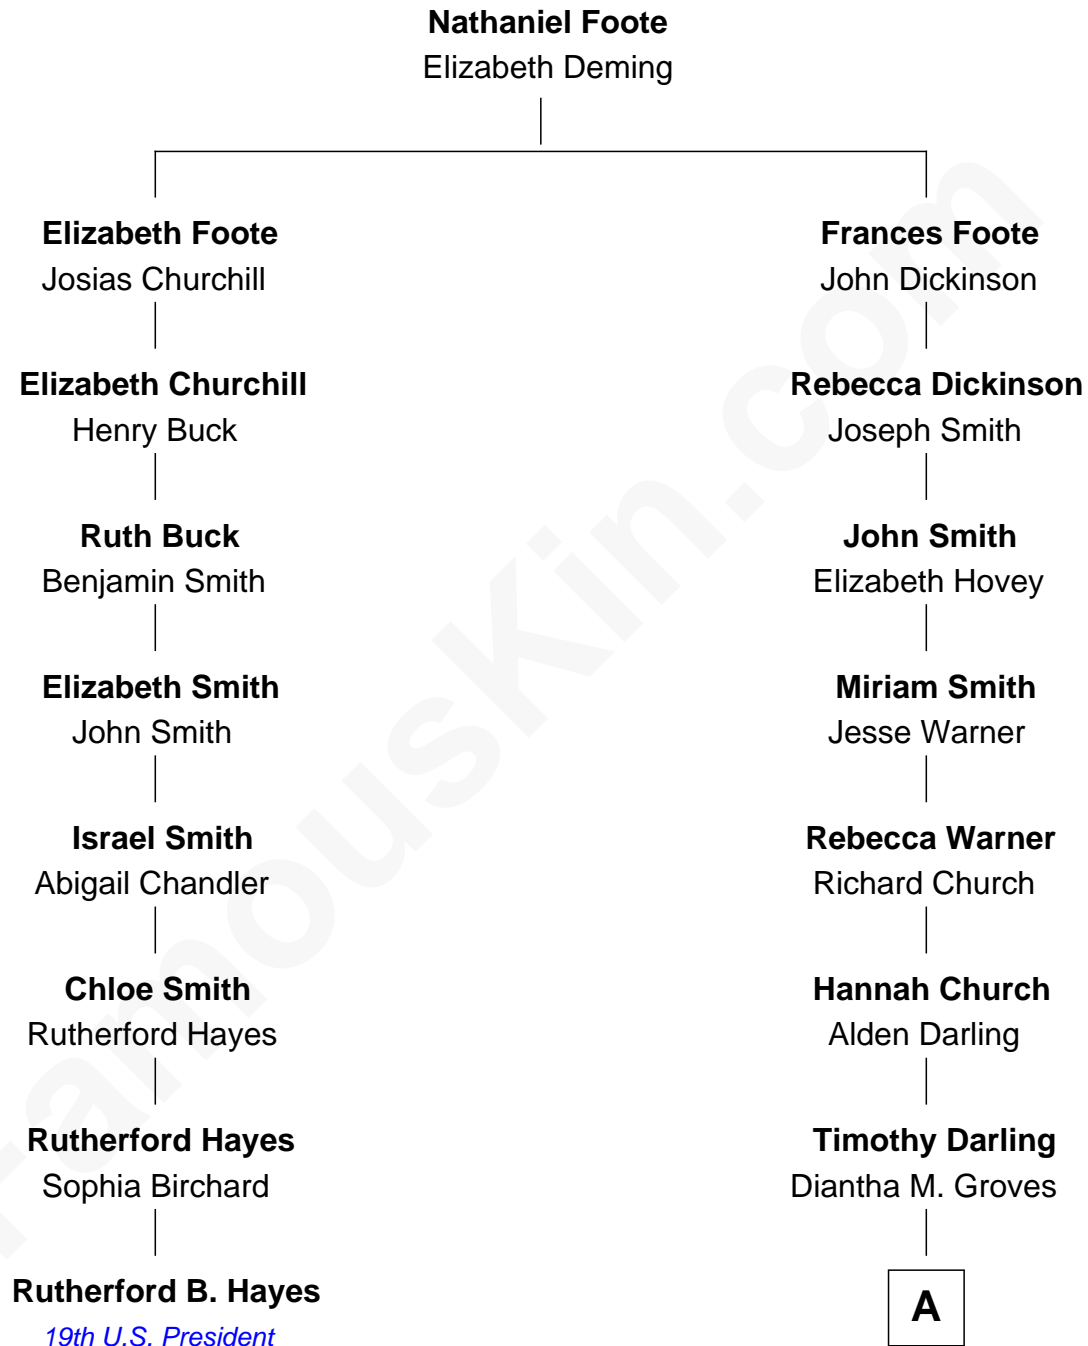

FamousKin.com
Relationship Chart of
Rutherford B. Hayes
19th U.S. President

7th cousin 1 time removed of

Ding Darling

Cartoonist and Founder of National Wildlife Federation

A

Rev. Marcellus Warner Darling

Clara R. Woolson