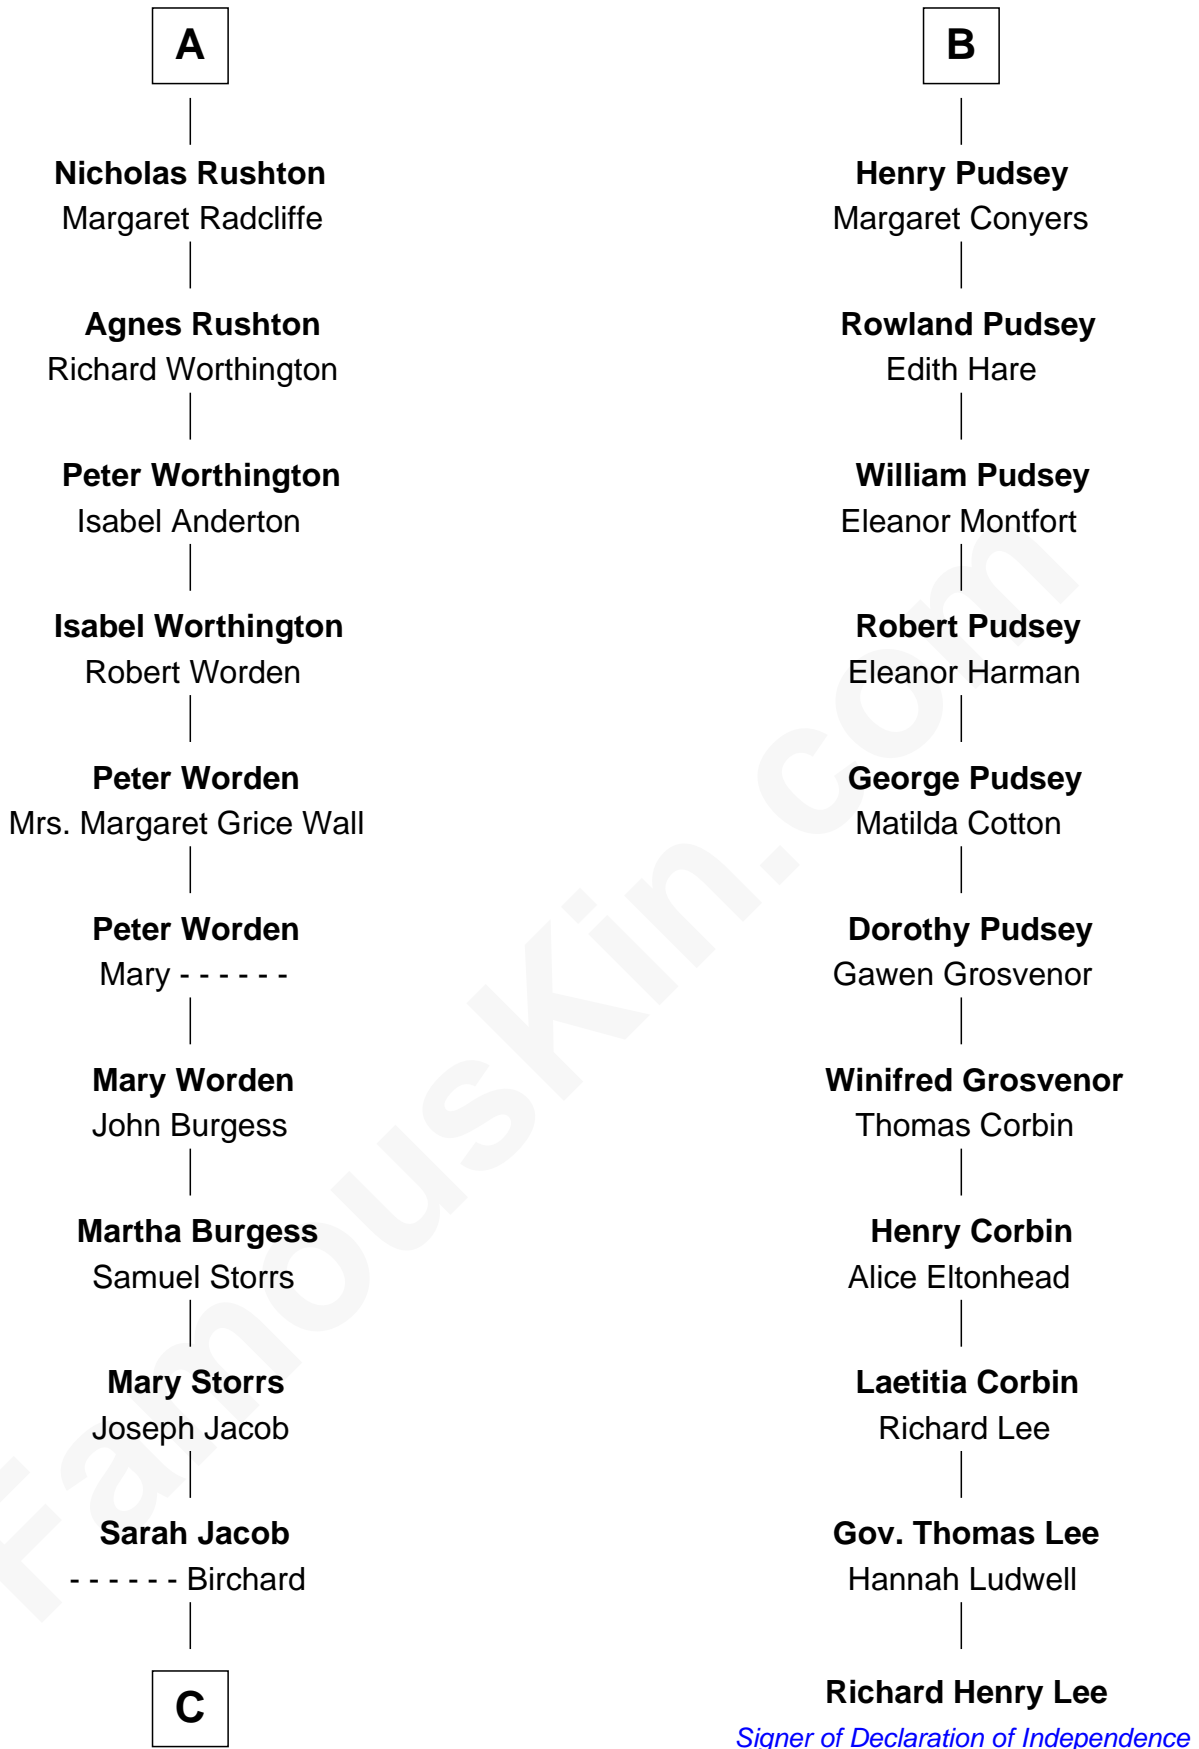

**FamousKin.com**  
**Relationship Chart of**  
**Rutherford B. Hayes**  
*19th U.S. President*

17th cousin 2 times removed of

**Richard Henry Lee**  
*Signer of the Declaration of Independence*

**C**

—  
**Roger Cornwall alias Birchard**

Drusilla Austin

—  
**Sophia Birchard**

Rutherford Hayes

—  
**Rutherford B. Hayes**

*19th U.S. President*

FamousKin.com