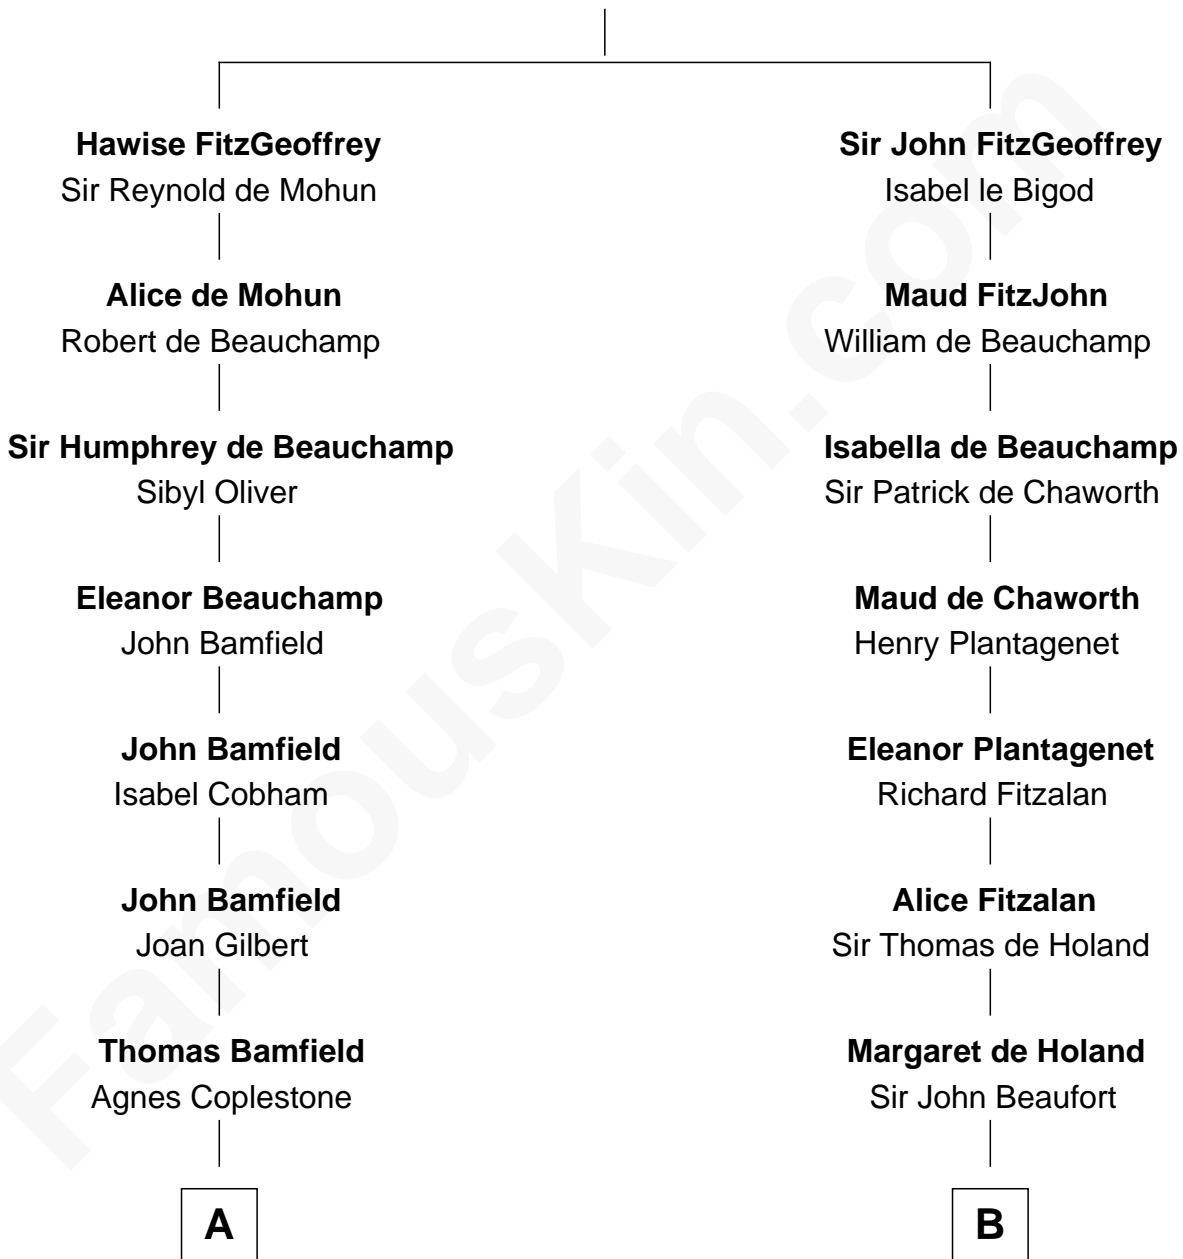

**FamousKin.com**  
**Relationship Chart of**  
**Rutherford B. Hayes**  
*19th U.S. President*

10th cousin 11 times removed of  
**King Henry VIII**  
*King of England*

**Sir Geoffrey FitzPiers**  
 Aveline de Clare

**C**

—  
**Sarah Trowbridge**

John Russell

—  
**Rebecca Russell**

Ezekiel Hayes

—  
**Rutherford Hayes**

Chloe Smith

—  
**Rutherford Hayes**

Sophia Birchard

—  
**Rutherford B. Hayes**

*19th U.S. President*

FamousKin.com