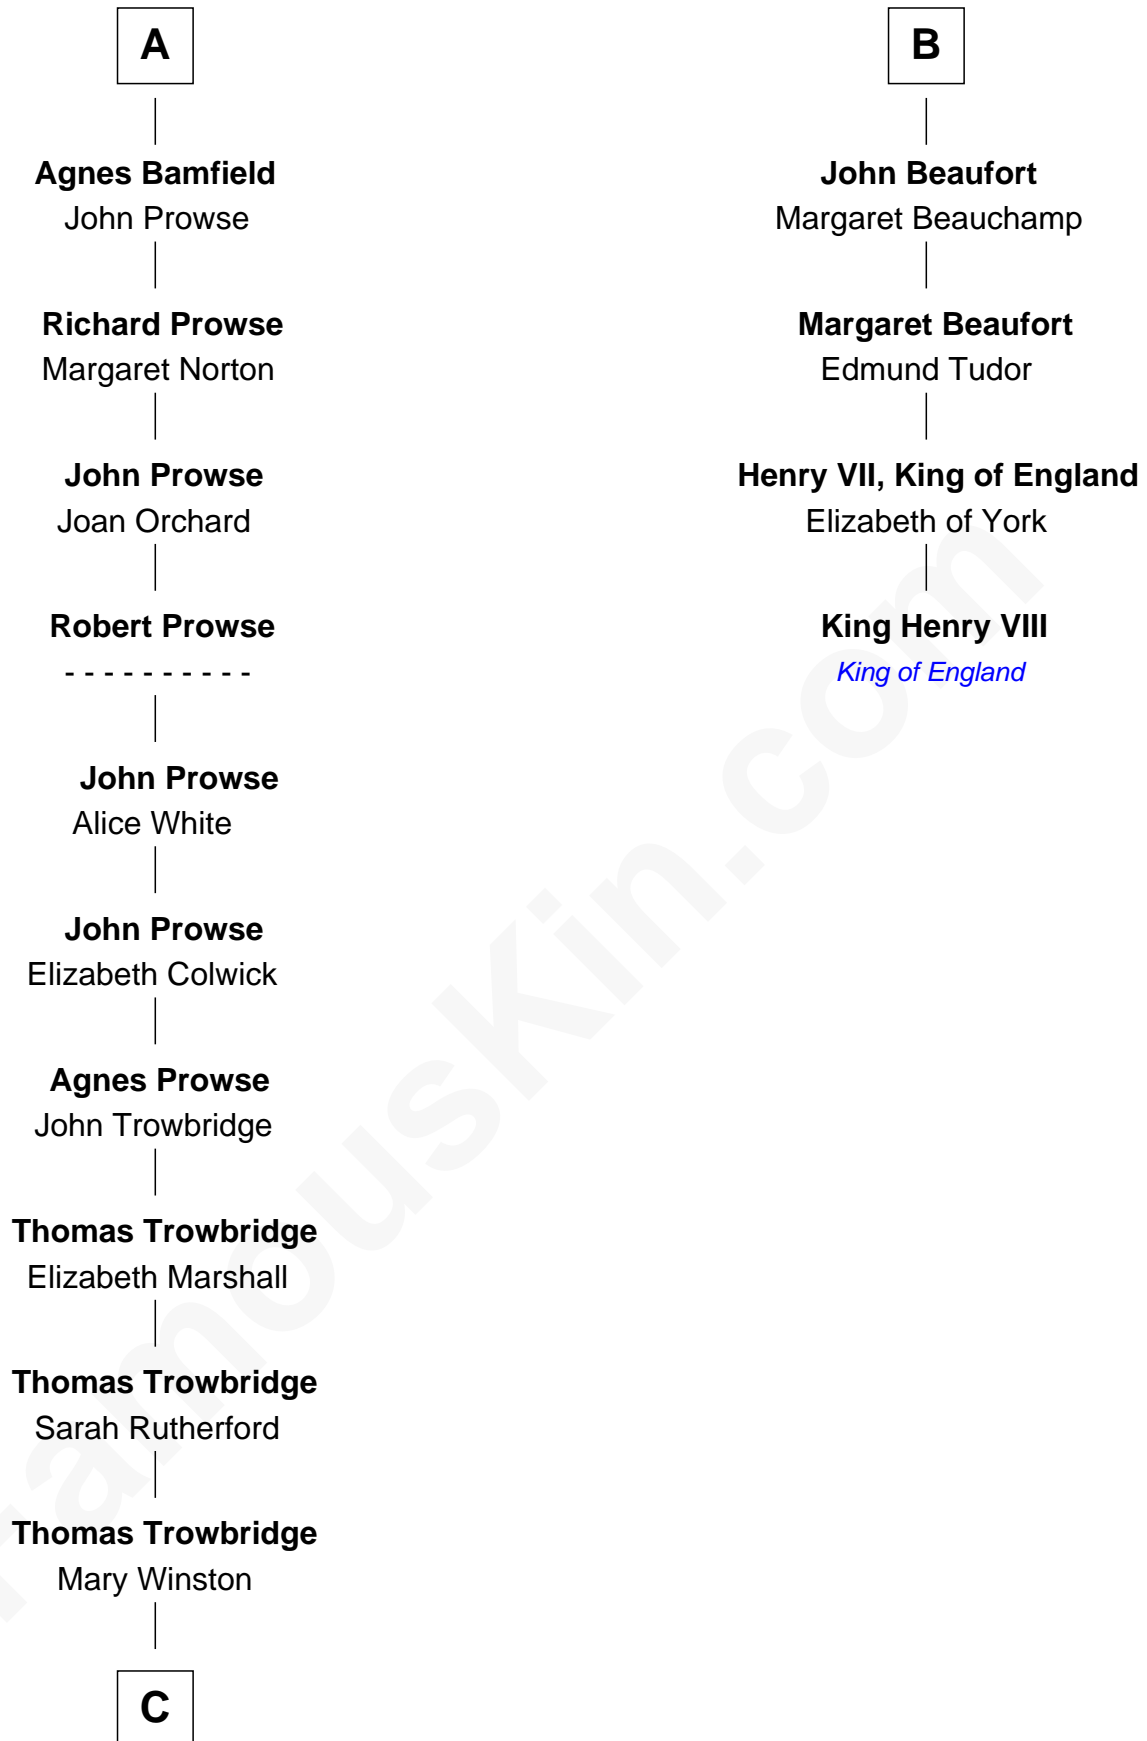

**FamousKin.com**  
**Relationship Chart of**  
**Rutherford B. Hayes**  
*19th U.S. President*

10th cousin 11 times removed of  
**King Henry VIII**  
*King of England*

**Sir Geoffrey FitzPiers**  
 Aveline de Clare

Sophia Birchard

—  
**Rutherford B. Hayes**

*19th U.S. President*

FamousKin.com