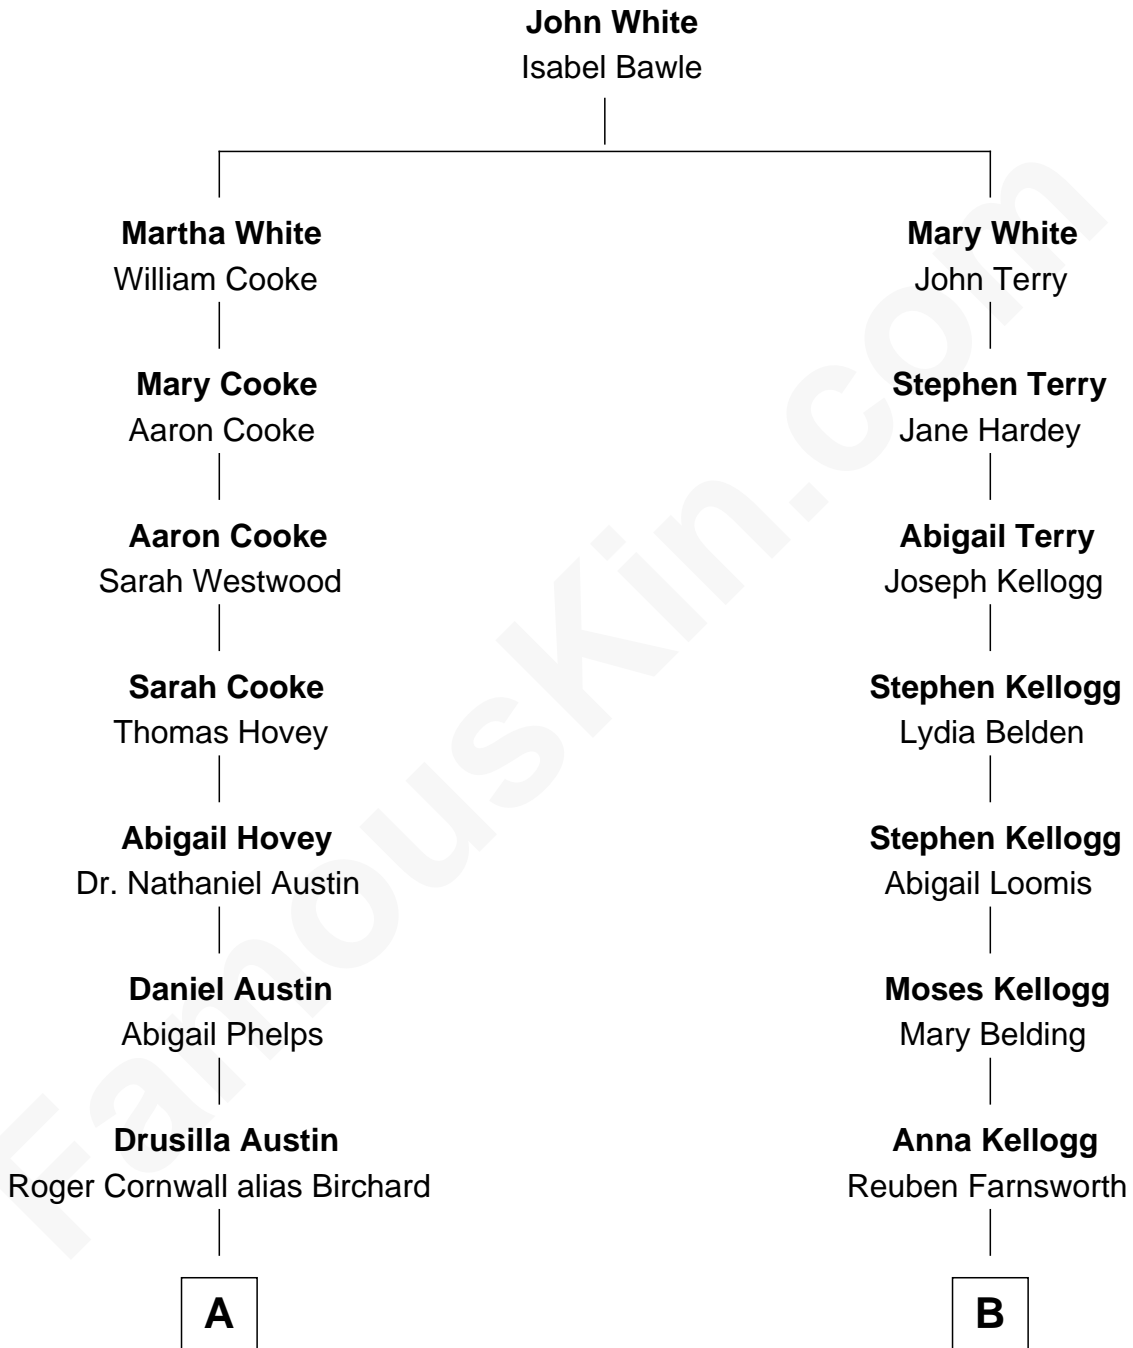

FamousKin.com
Relationship Chart of
Rutherford B. Hayes
19th U.S. President

8th cousin 5 times removed of

Amy Adams
Movie Actress

A

Sophia Birchard
Rutherford Hayes

Rutherford B. Hayes
19th U.S. President

B

Reuben Farnsworth
Lucinda Kent

Louisa Caroline Farnsworth
Austin Shipp

Dr. Milford Bard Shipp
Ellis Reynolds

Olea Shipp
John Hyrum Hill

Olea Lorraine Hill
Frank Ralph Adams

Richard Kent Adams
Kathryn Hicken