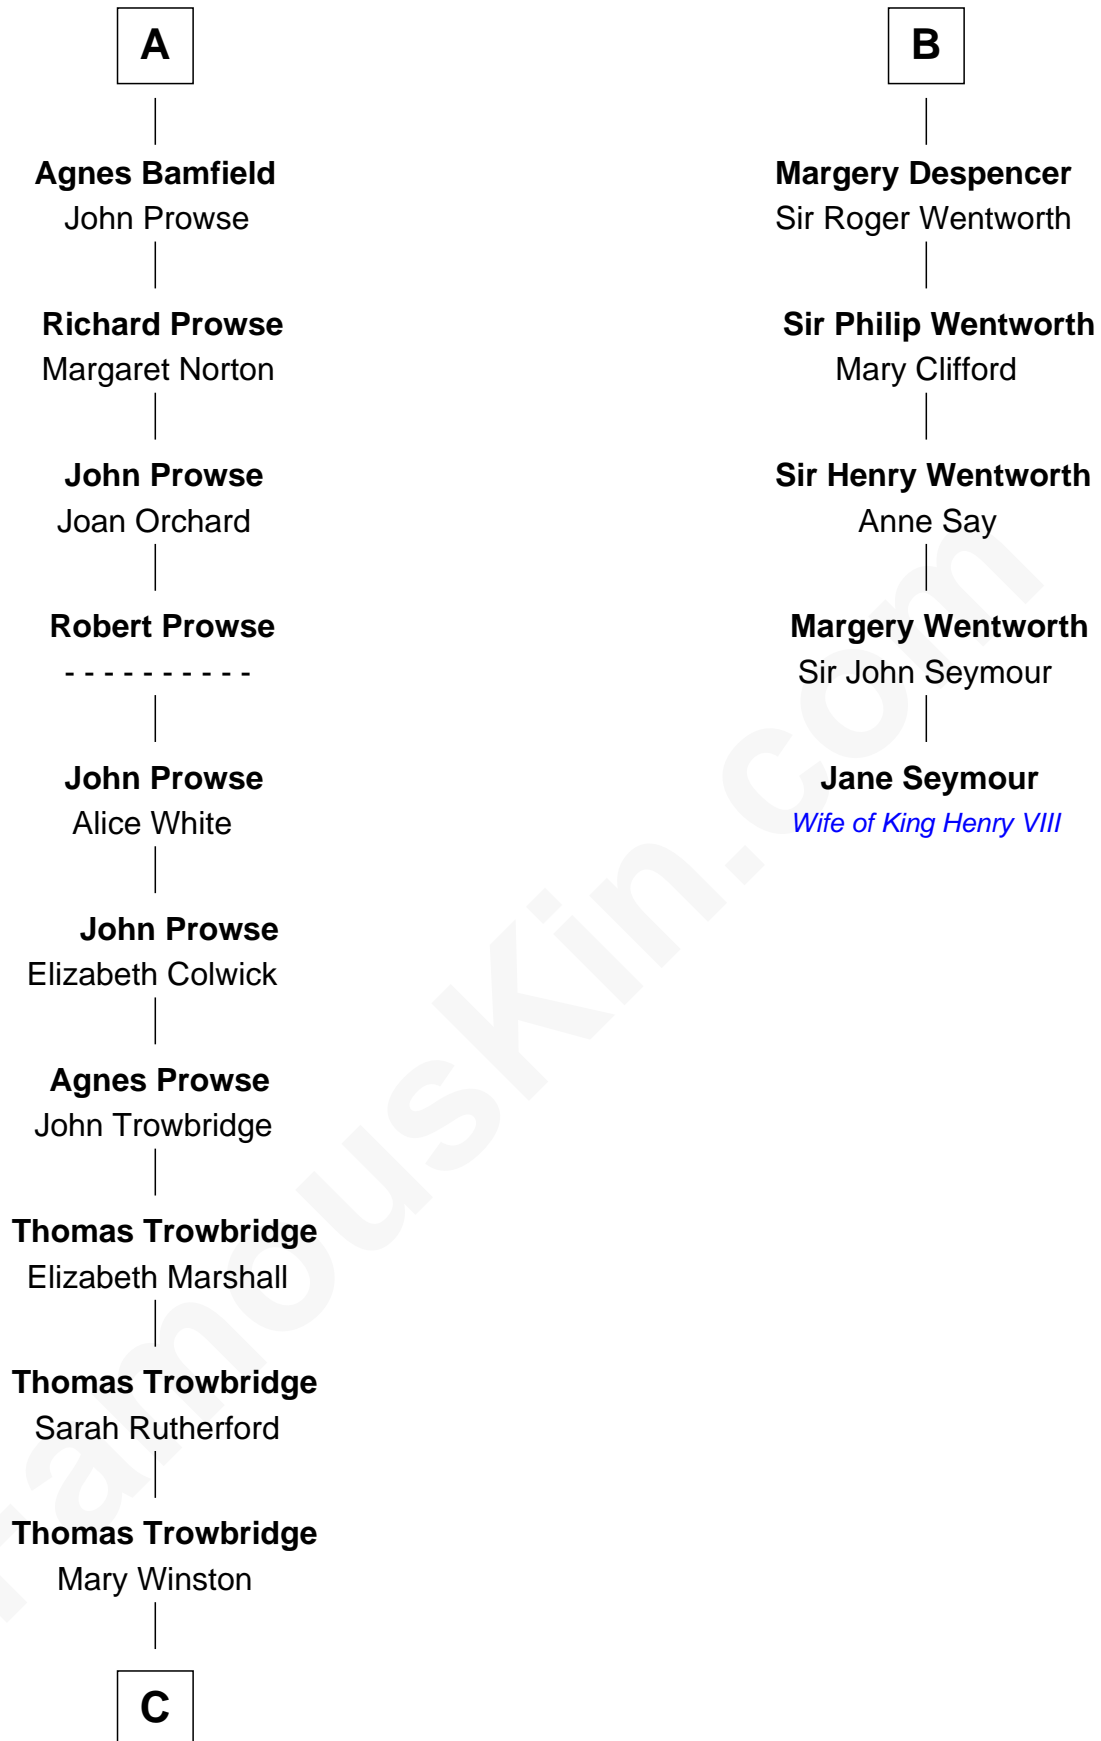

FamousKin.com
Relationship Chart of
Rutherford B. Hayes
19th U.S. President

11th cousin 10 times removed of
Jane Seymour
3rd Wife of King Henry VIII

C

—
Sarah Trowbridge

John Russell

—
Rebecca Russell

Ezekiel Hayes

—
Rutherford Hayes

Chloe Smith

—
Rutherford Hayes

Sophia Birchard

—
Rutherford B. Hayes

19th U.S. President

FamousKin.com