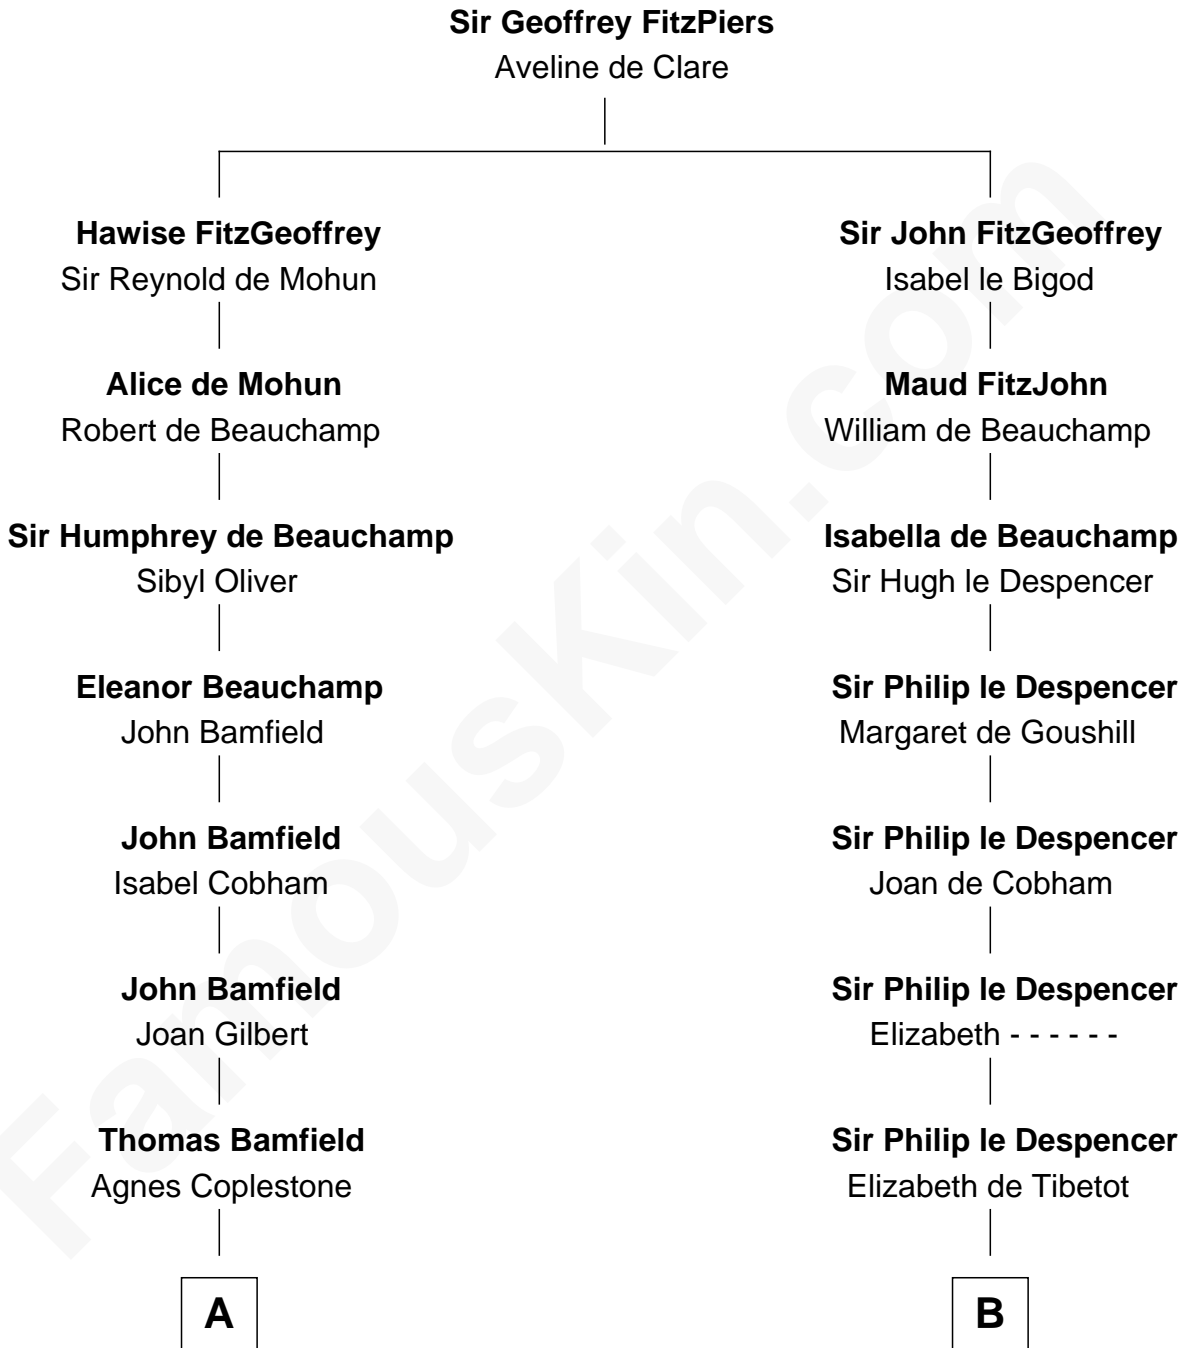

FamousKin.com
Relationship Chart of
Rutherford B. Hayes
19th U.S. President

11th cousin 10 times removed of
Jane Seymour
3rd Wife of King Henry VIII

C

—
Sarah Trowbridge

John Russell

—
Rebecca Russell

Ezekiel Hayes

—
Rutherford Hayes

Chloe Smith

—
Rutherford Hayes

Sophia Birchard

—
Rutherford B. Hayes

19th U.S. President

FamousKin.com