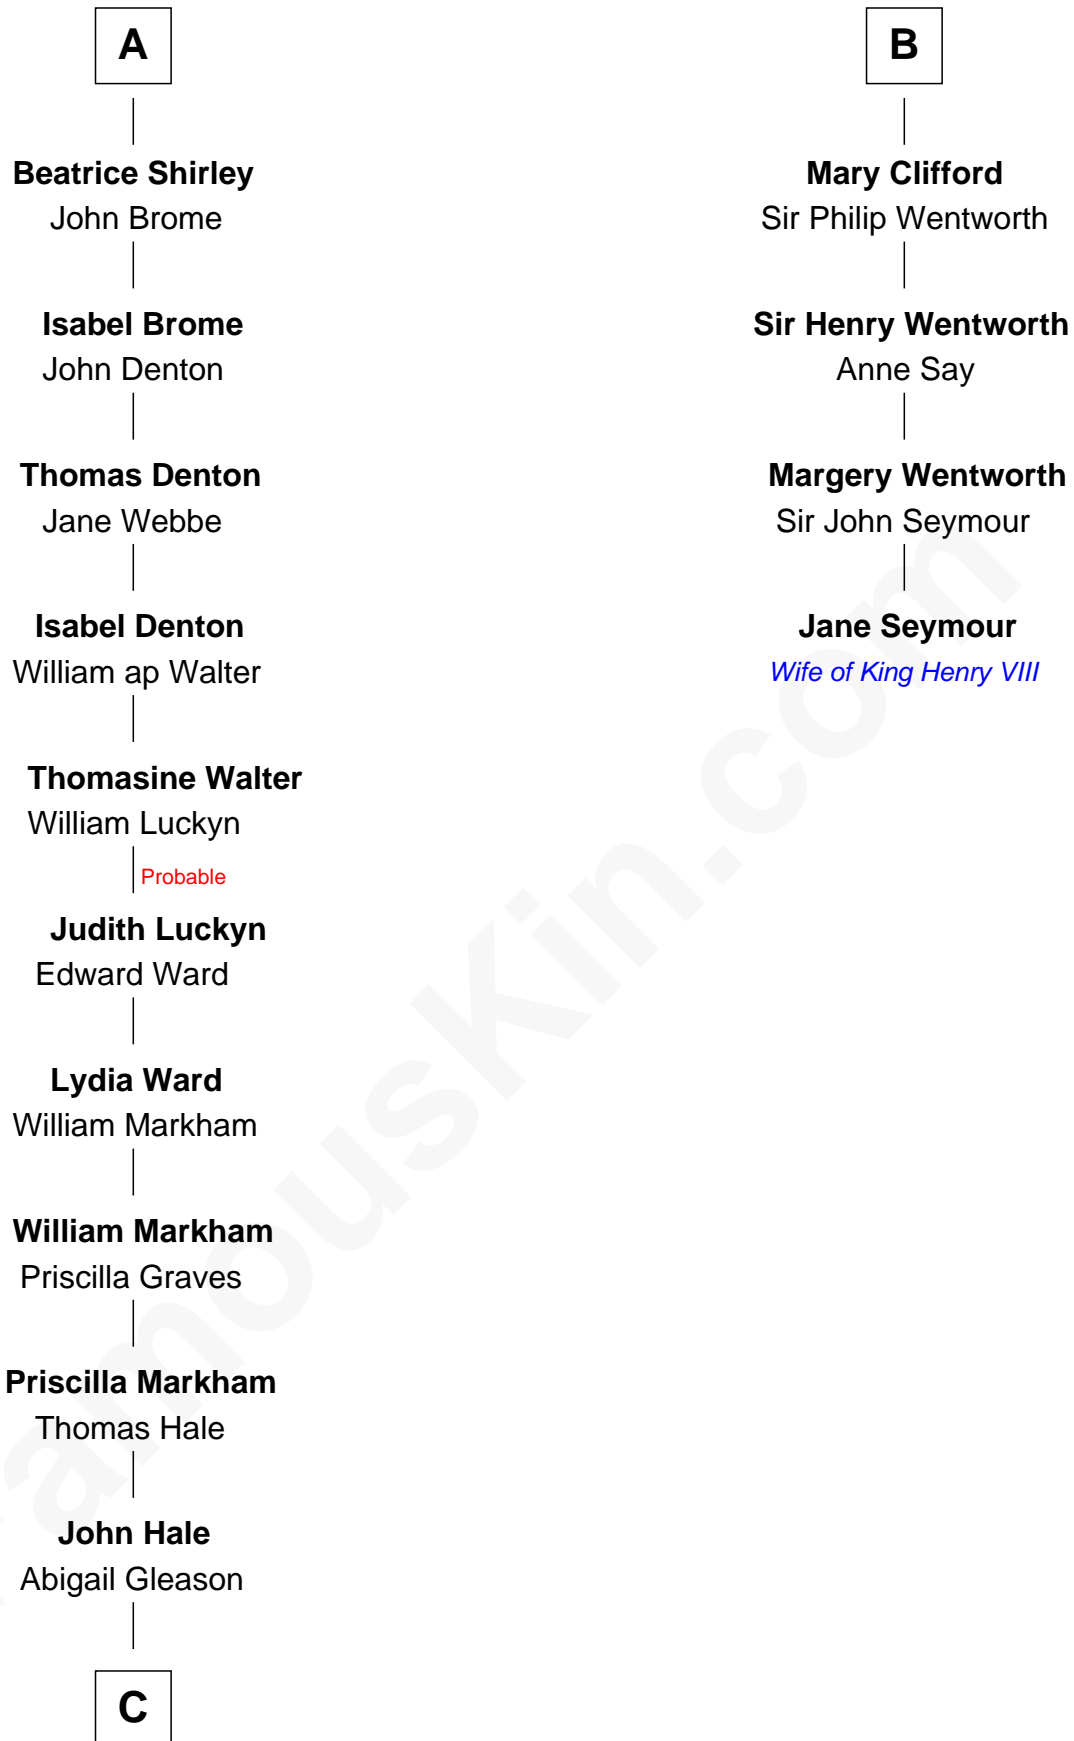

FamousKin.com
Relationship Chart of
Rutherford B. Hayes
19th U.S. President

10th cousin 11 times removed of
Jane Seymour
3rd Wife of King Henry VIII

C

Abigail Hale
Isaac Chandler

Abigail Chandler
Israel Smith

Chloe Smith
Rutherford Hayes

Rutherford Hayes
Sophia Birchard

Rutherford B. Hayes
19th U.S. President

FamousKin.com