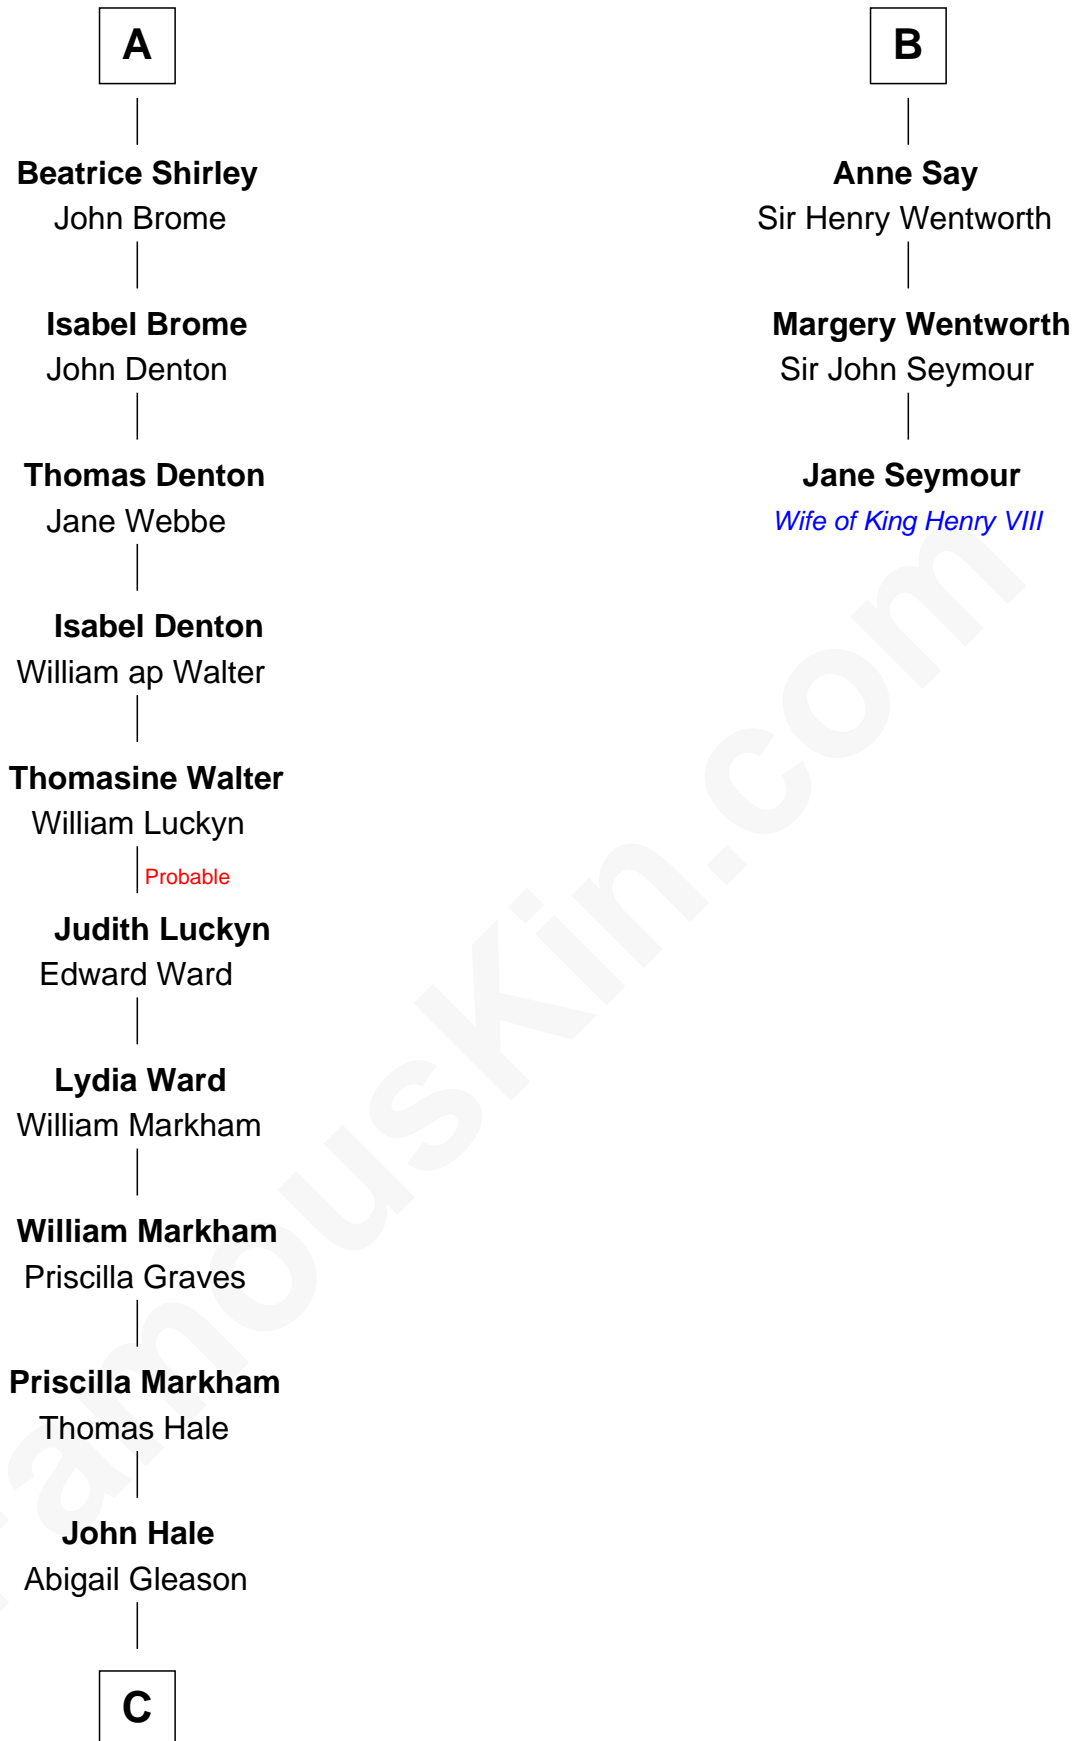

FamousKin.com
Relationship Chart of
Rutherford B. Hayes
19th U.S. President

9th cousin 12 times removed of
Jane Seymour
3rd Wife of King Henry VIII

C

Abigail Hale
Isaac Chandler

Abigail Chandler
Israel Smith

Chloe Smith
Rutherford Hayes

Rutherford Hayes
Sophia Birchard

Rutherford B. Hayes
19th U.S. President

FamousKin.com