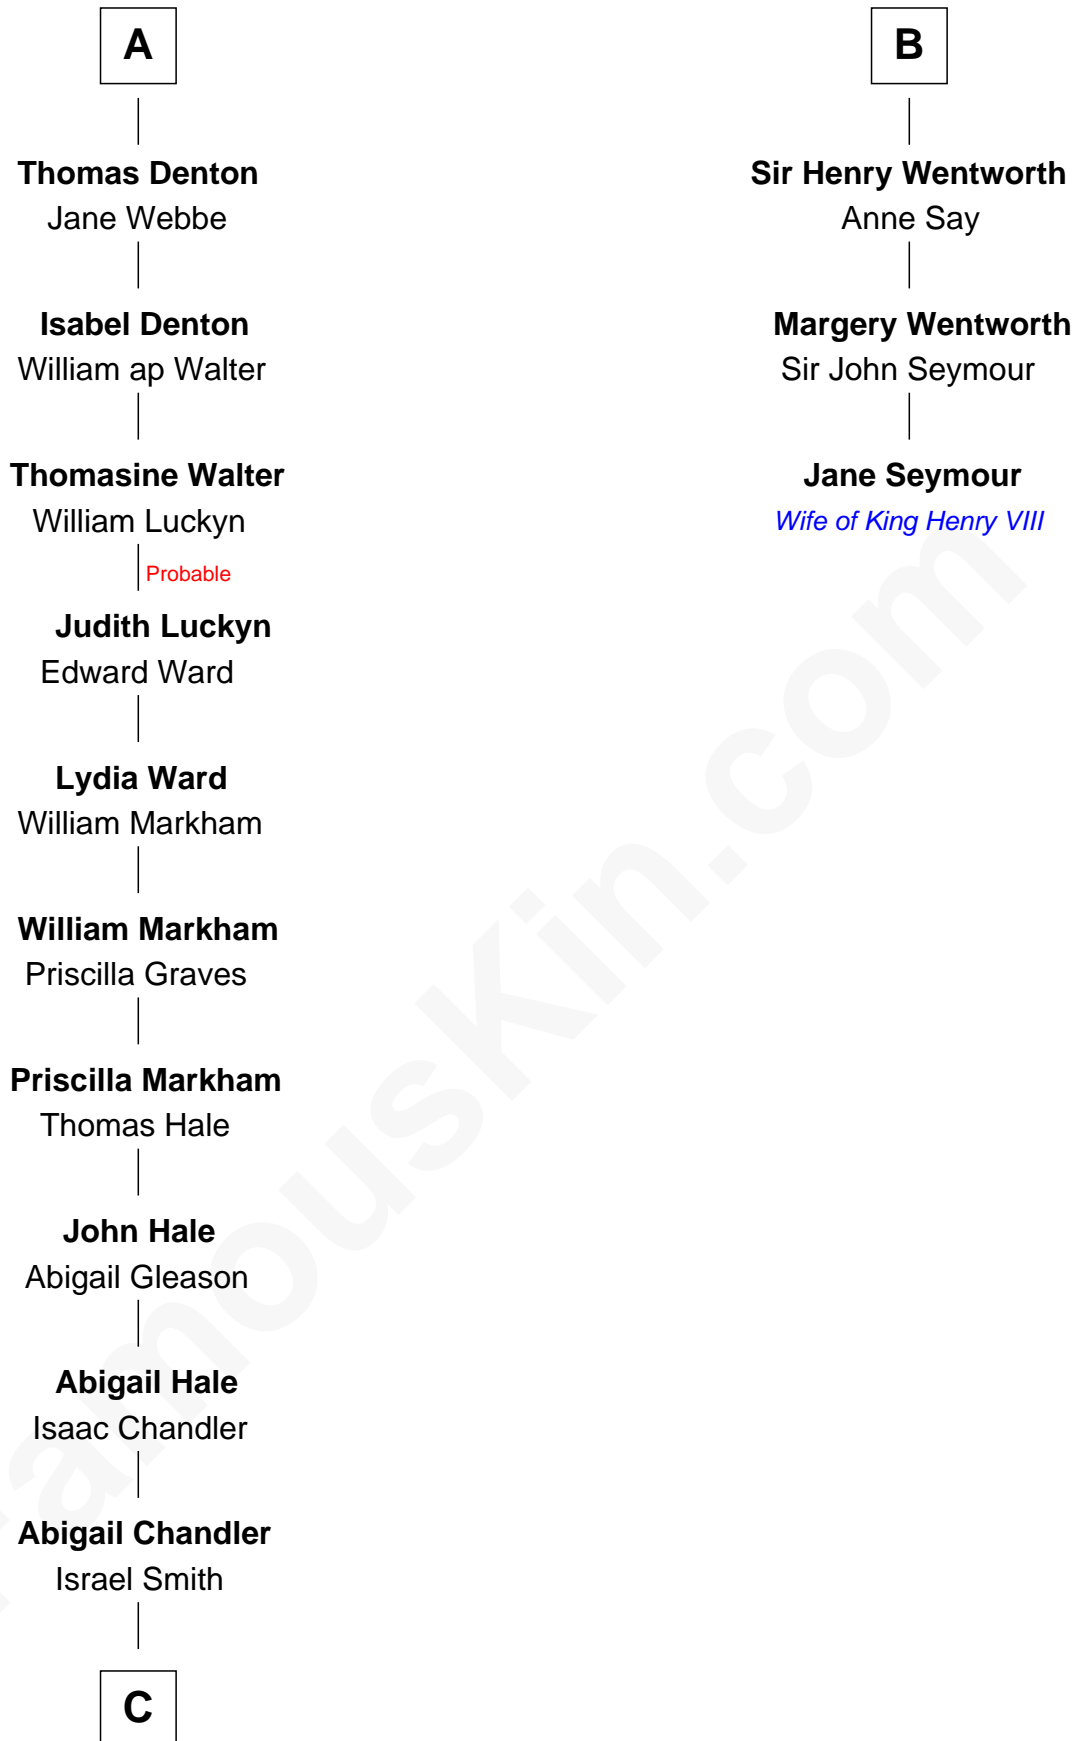

FamousKin.com

Relationship Chart of

Rutherford B. Hayes

19th U.S. President

9th cousin 10 times removed of

Jane Seymour

3rd Wife of King Henry VIII

Sir Robert de Ros

Isabel de Aubeney

C

—
Chloe Smith
Rutherford Hayes

—
Rutherford Hayes
Sophia Birchard

—
Rutherford B. Hayes
19th U.S. President

FamousKin.com