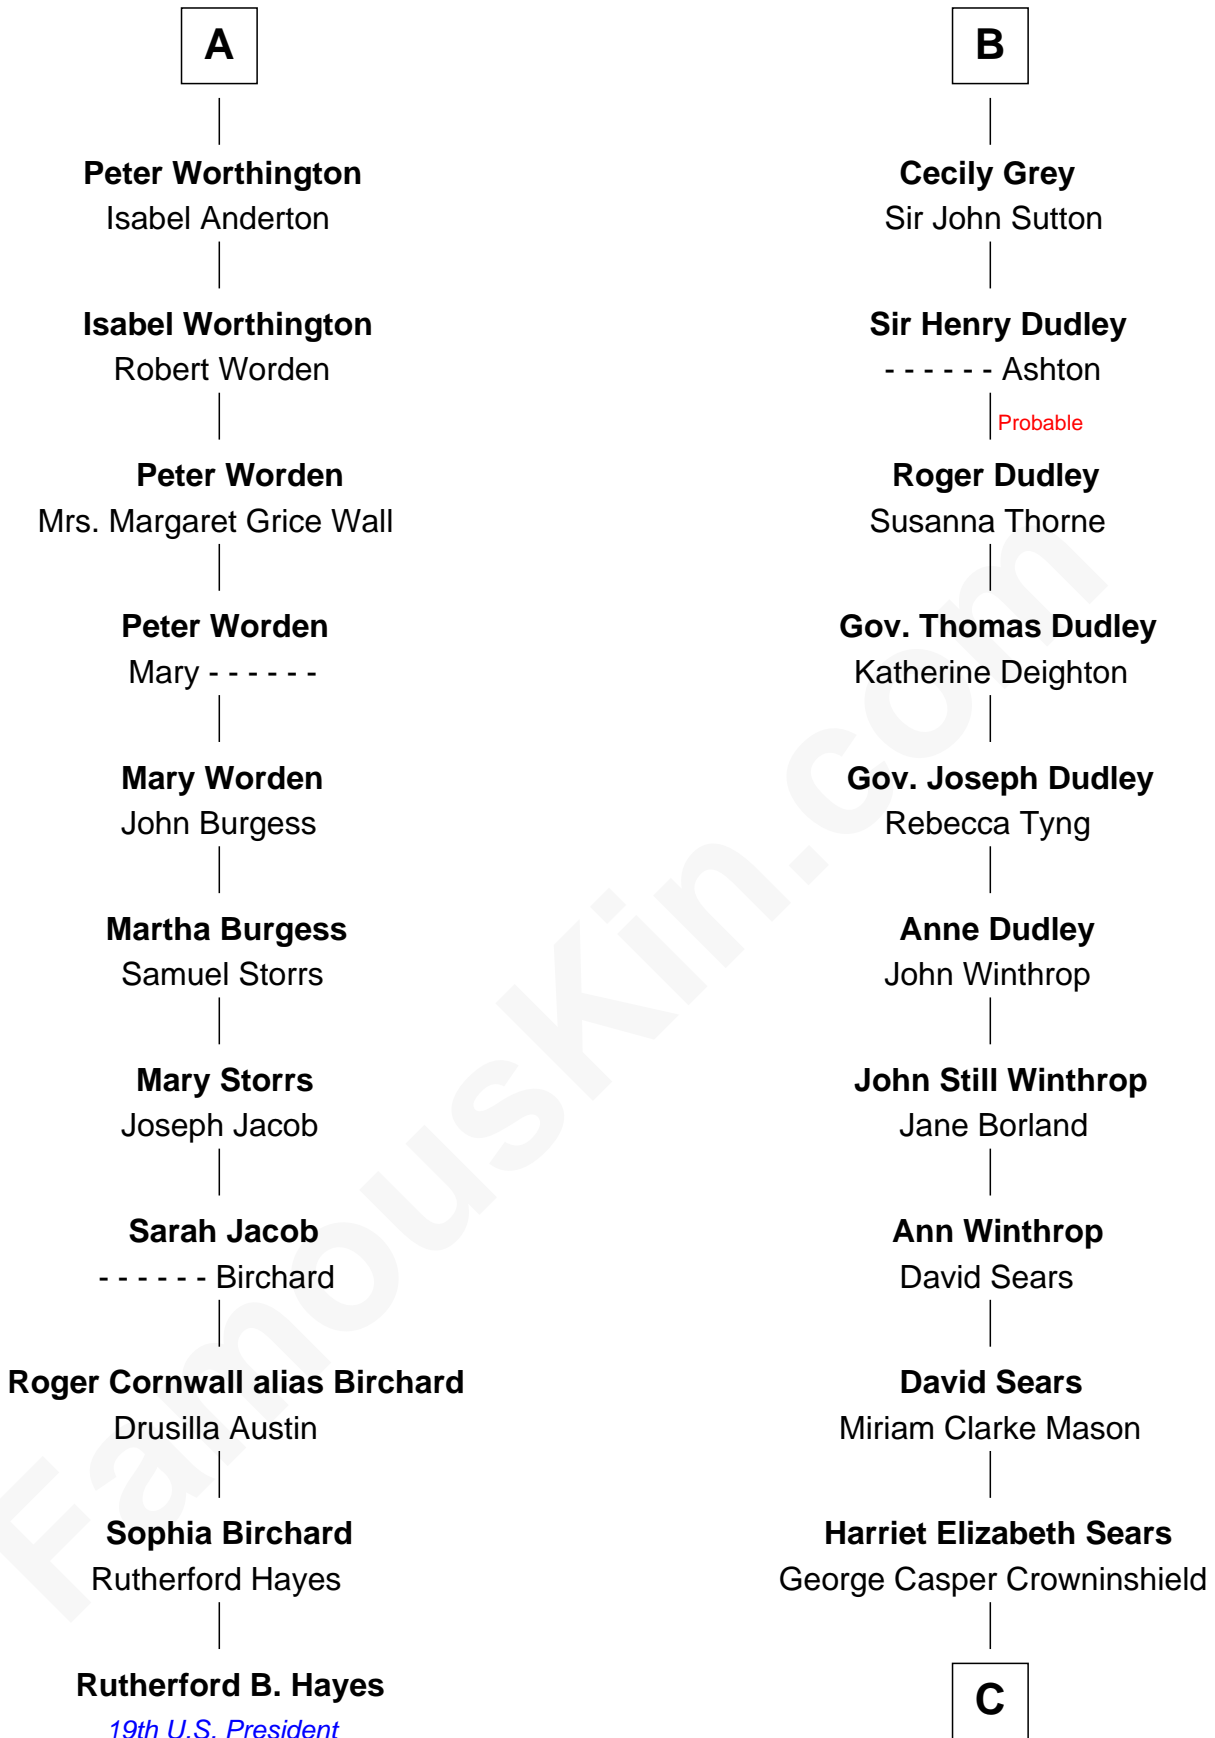

FamousKin.com
Relationship Chart of
Rutherford B. Hayes
19th U.S. President

17th cousin 3 times removed of

John Adams Morgan
1952 Olympic Sailing Gold Medalist

C

Frances Cadwallader Crowninshield
John Quincy Adams

Charles Francis Adams
Frances Lovering

Catherine Frances Lovering Adams
Henry Sturgis Morgan

John Adams Morgan
Olympic Gold Medalist

FamousKin.com