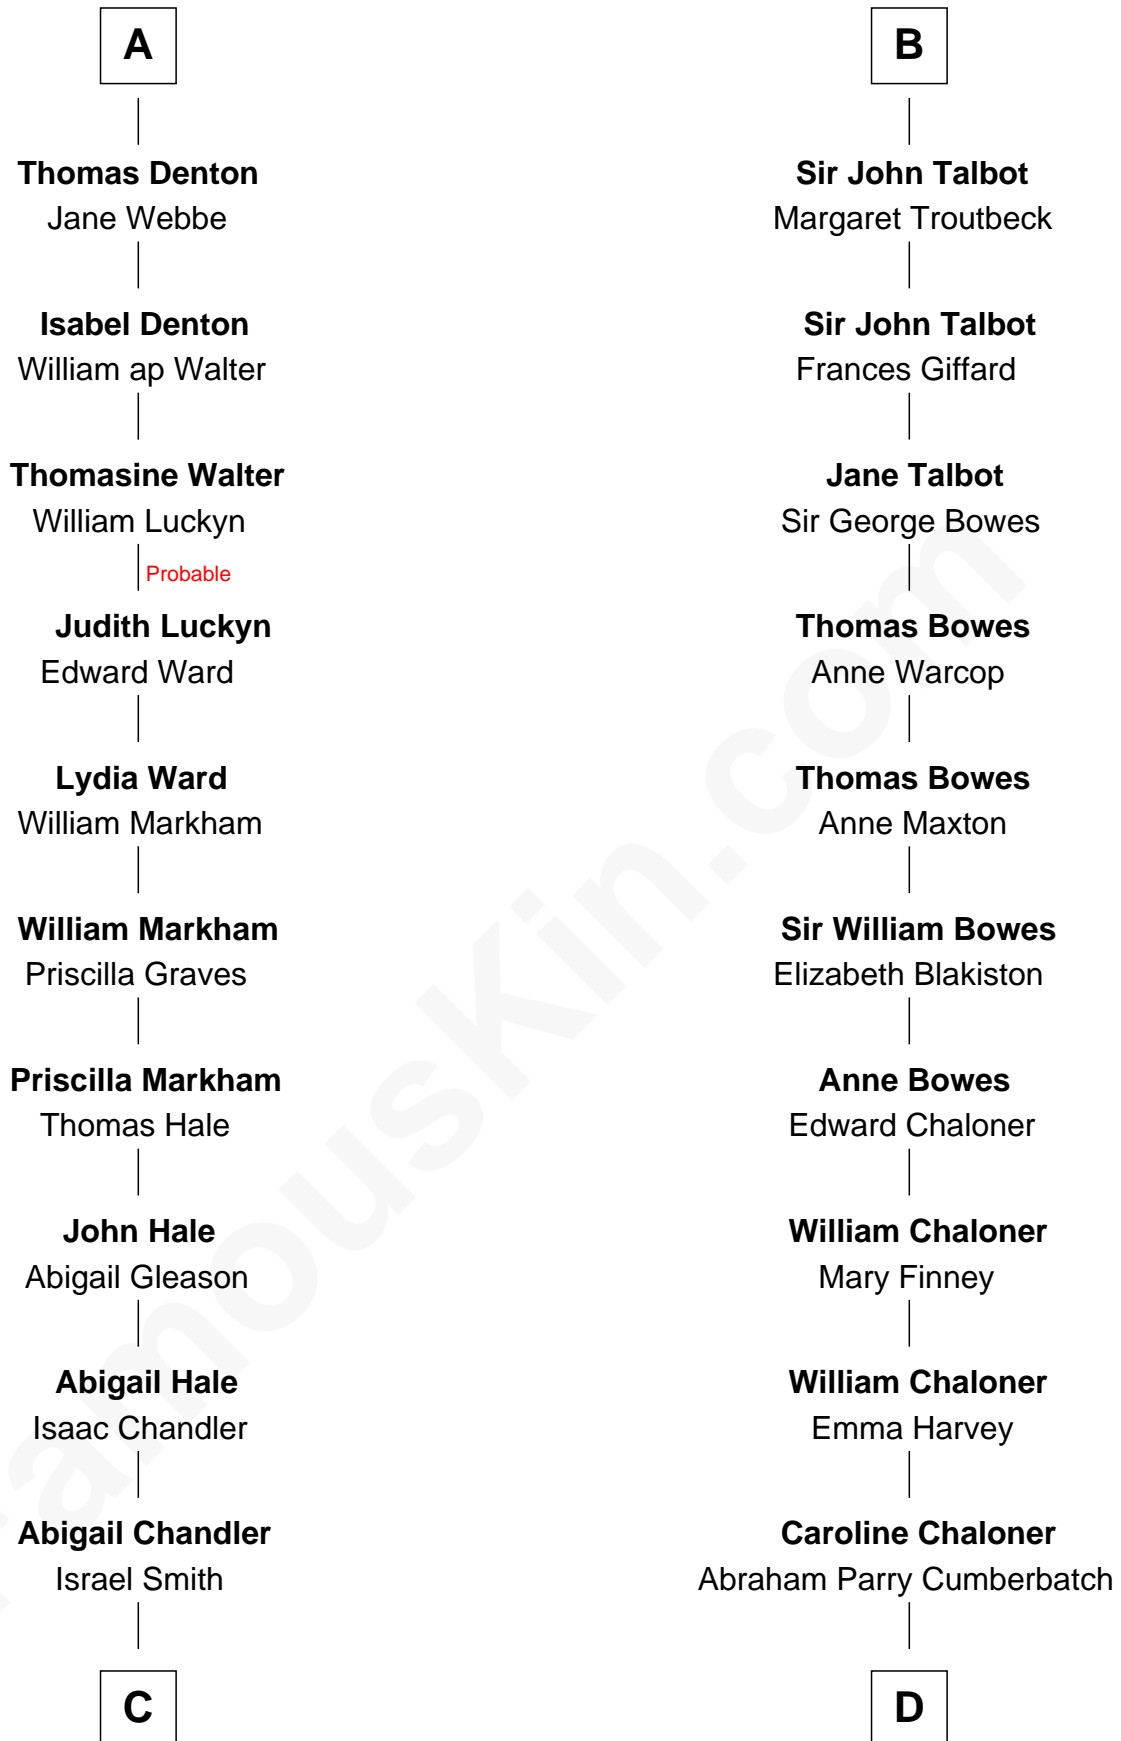

FamousKin.com
Relationship Chart of
Rutherford B. Hayes
19th U.S. President

19th cousin 2 times removed of
Benedict Cumberbatch
Movie, Television and Stage Actor

Sir Robert de Ros
 Isabel de Aubeney

C

Chloe Smith
Rutherford Hayes

Rutherford Hayes
Sophia Birchard

Rutherford B. Hayes
19th U.S. President

D

Robert William Cumberbatch
Louisa Grace Hanson

Henry Alfred Cumberbatch
Hélène Gertrude Rees

Henry Carlton Cumberbatch
Pauline Ellen Laing Congdon