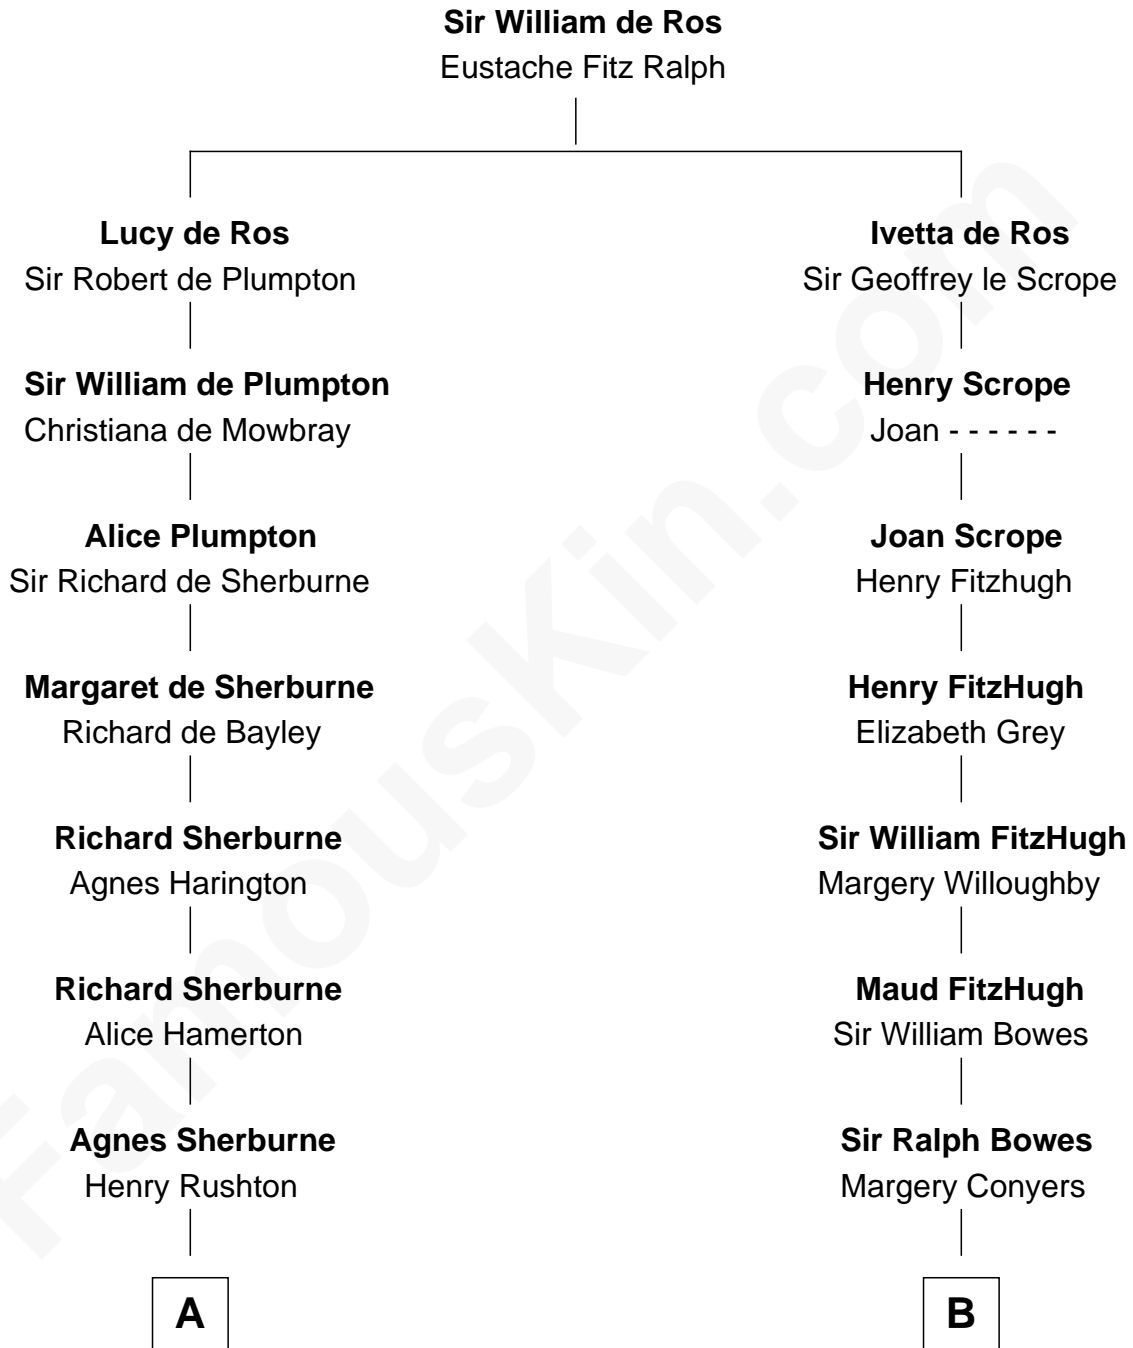

**FamousKin.com**  
**Relationship Chart of**  
**Rutherford B. Hayes**  
*19th U.S. President*

19th cousin 1 time removed of

**Benedict Cumberbatch**  
*Movie, Television and Stage Actor*

**C**

**Roger Cornwall alias Birchard**

Drusilla Austin

**Sophia Birchard**

Rutherford Hayes

**Rutherford B. Hayes**

*19th U.S. President*

**D**

**Henry Alfred Cumberbatch**

Hélène Gertrude Rees