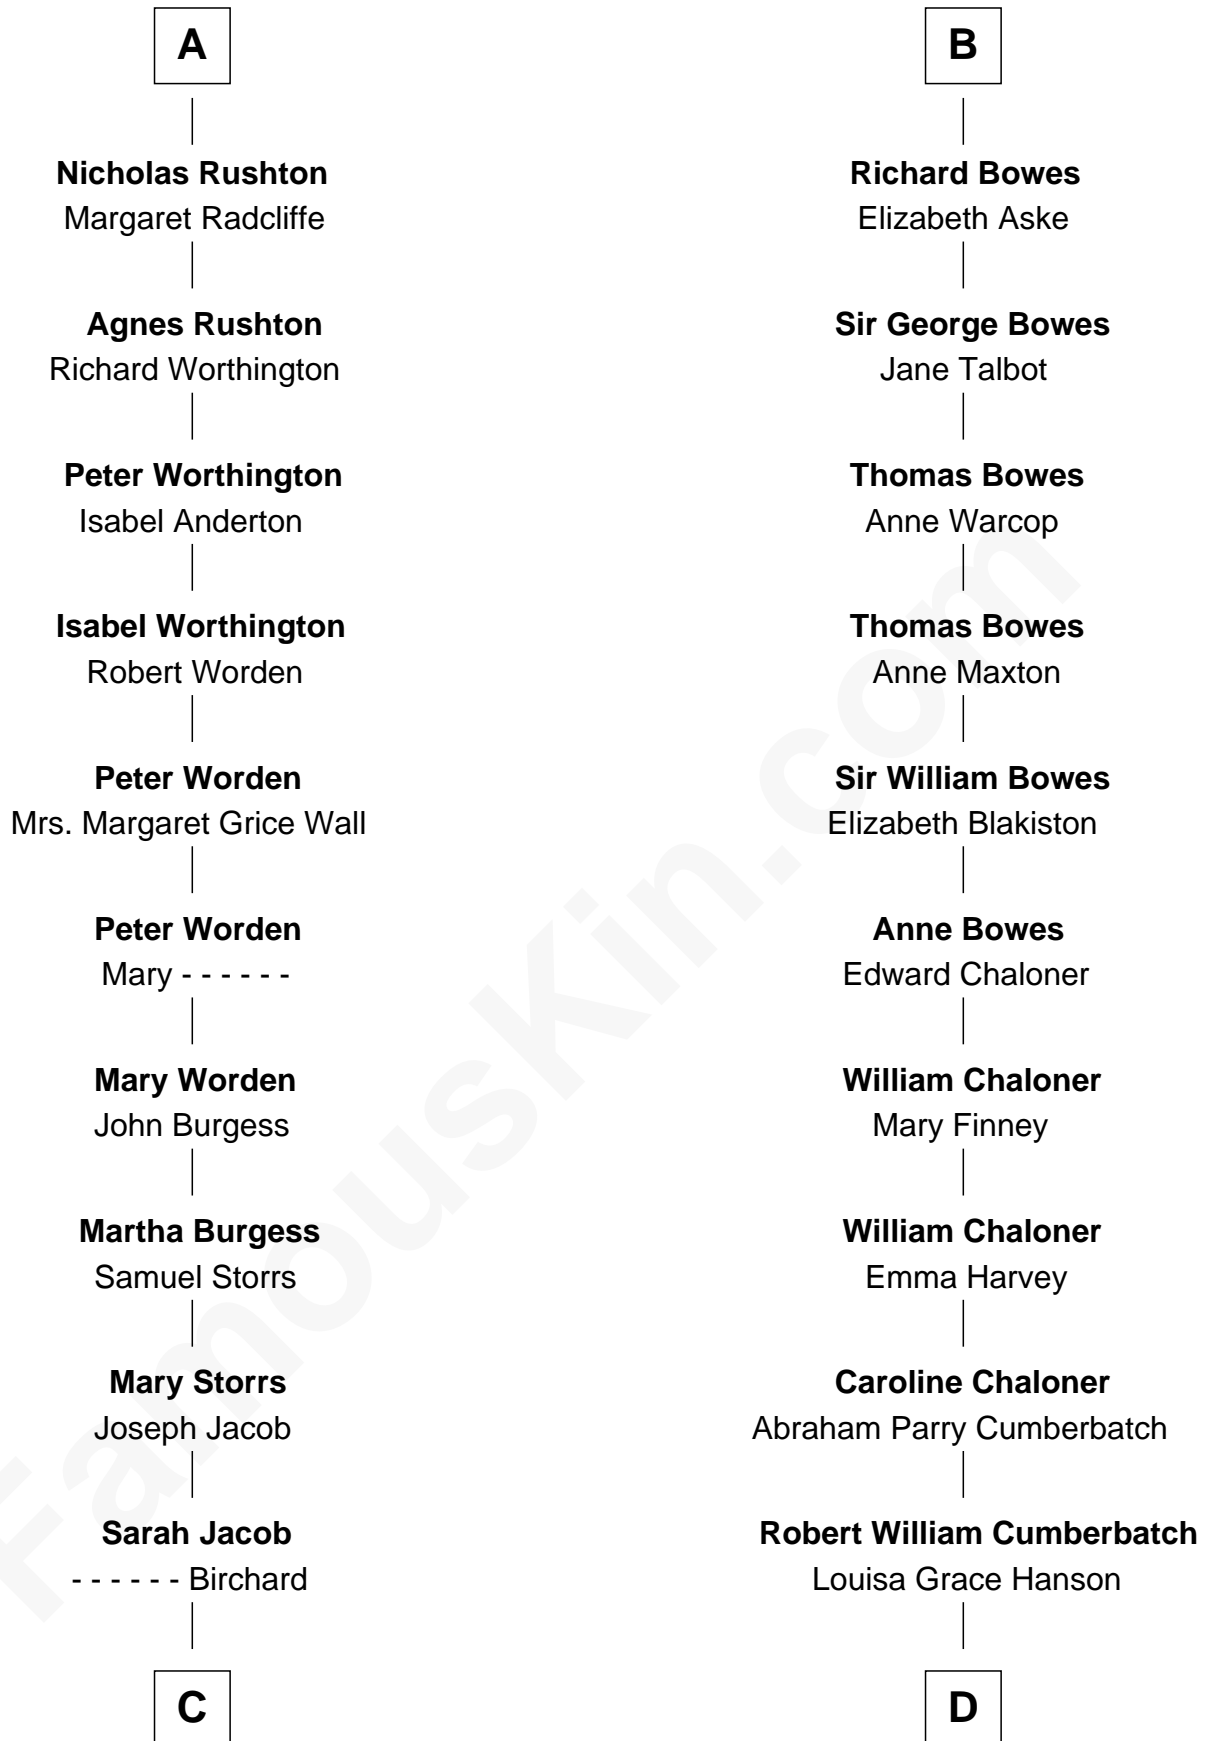

**FamousKin.com**  
**Relationship Chart of**  
**Rutherford B. Hayes**  
*19th U.S. President*

19th cousin 1 time removed of

**Benedict Cumberbatch**  
*Movie, Television and Stage Actor*

**C**

**Roger Cornwall alias Birchard**

Drusilla Austin

**Sophia Birchard**

Rutherford Hayes

**Rutherford B. Hayes**

*19th U.S. President*

**D**

**Henry Alfred Cumberbatch**

Hélène Gertrude Rees