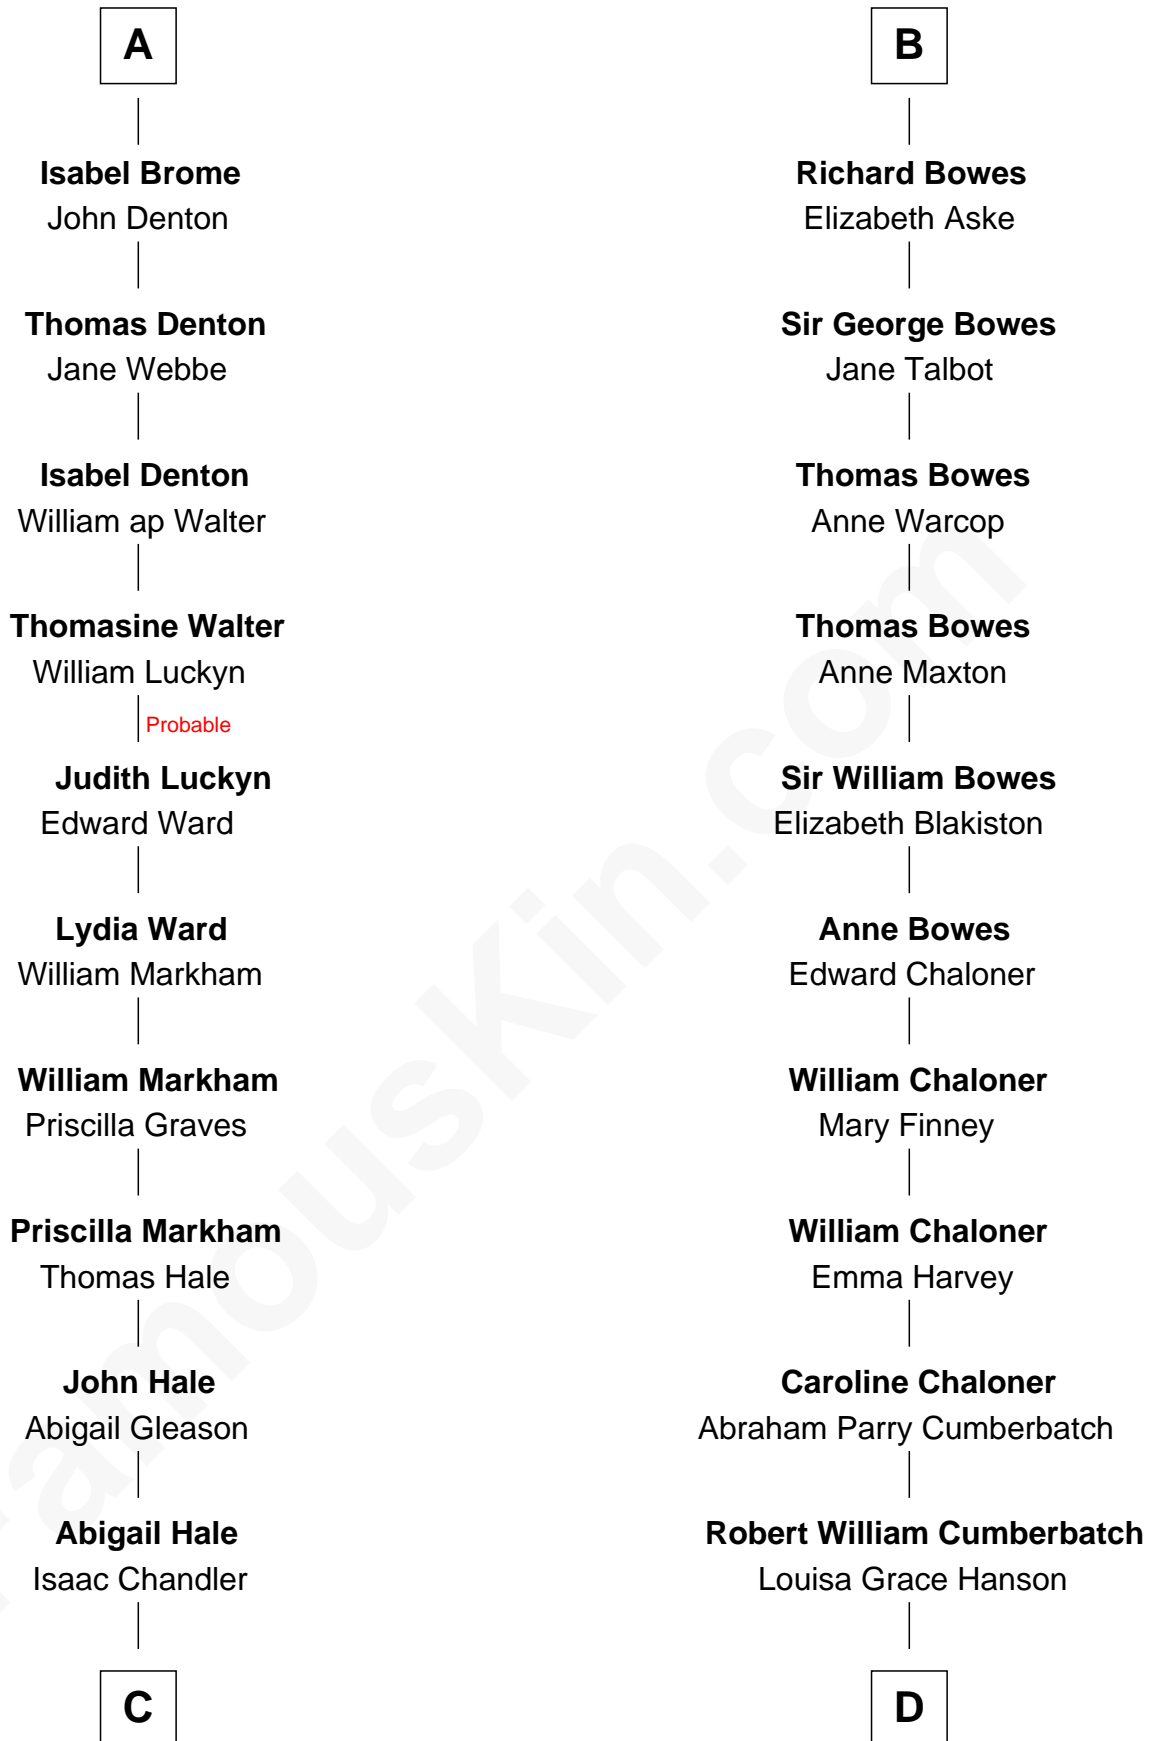

FamousKin.com

Relationship Chart of

Rutherford B. Hayes

19th U.S. President

20th cousin of

Benedict Cumberbatch

Movie, Television and Stage Actor

C

Abigail Chandler

Israel Smith

Chloe Smith

Rutherford Hayes

Rutherford Hayes

Sophia Birchard

Rutherford B. Hayes

19th U.S. President