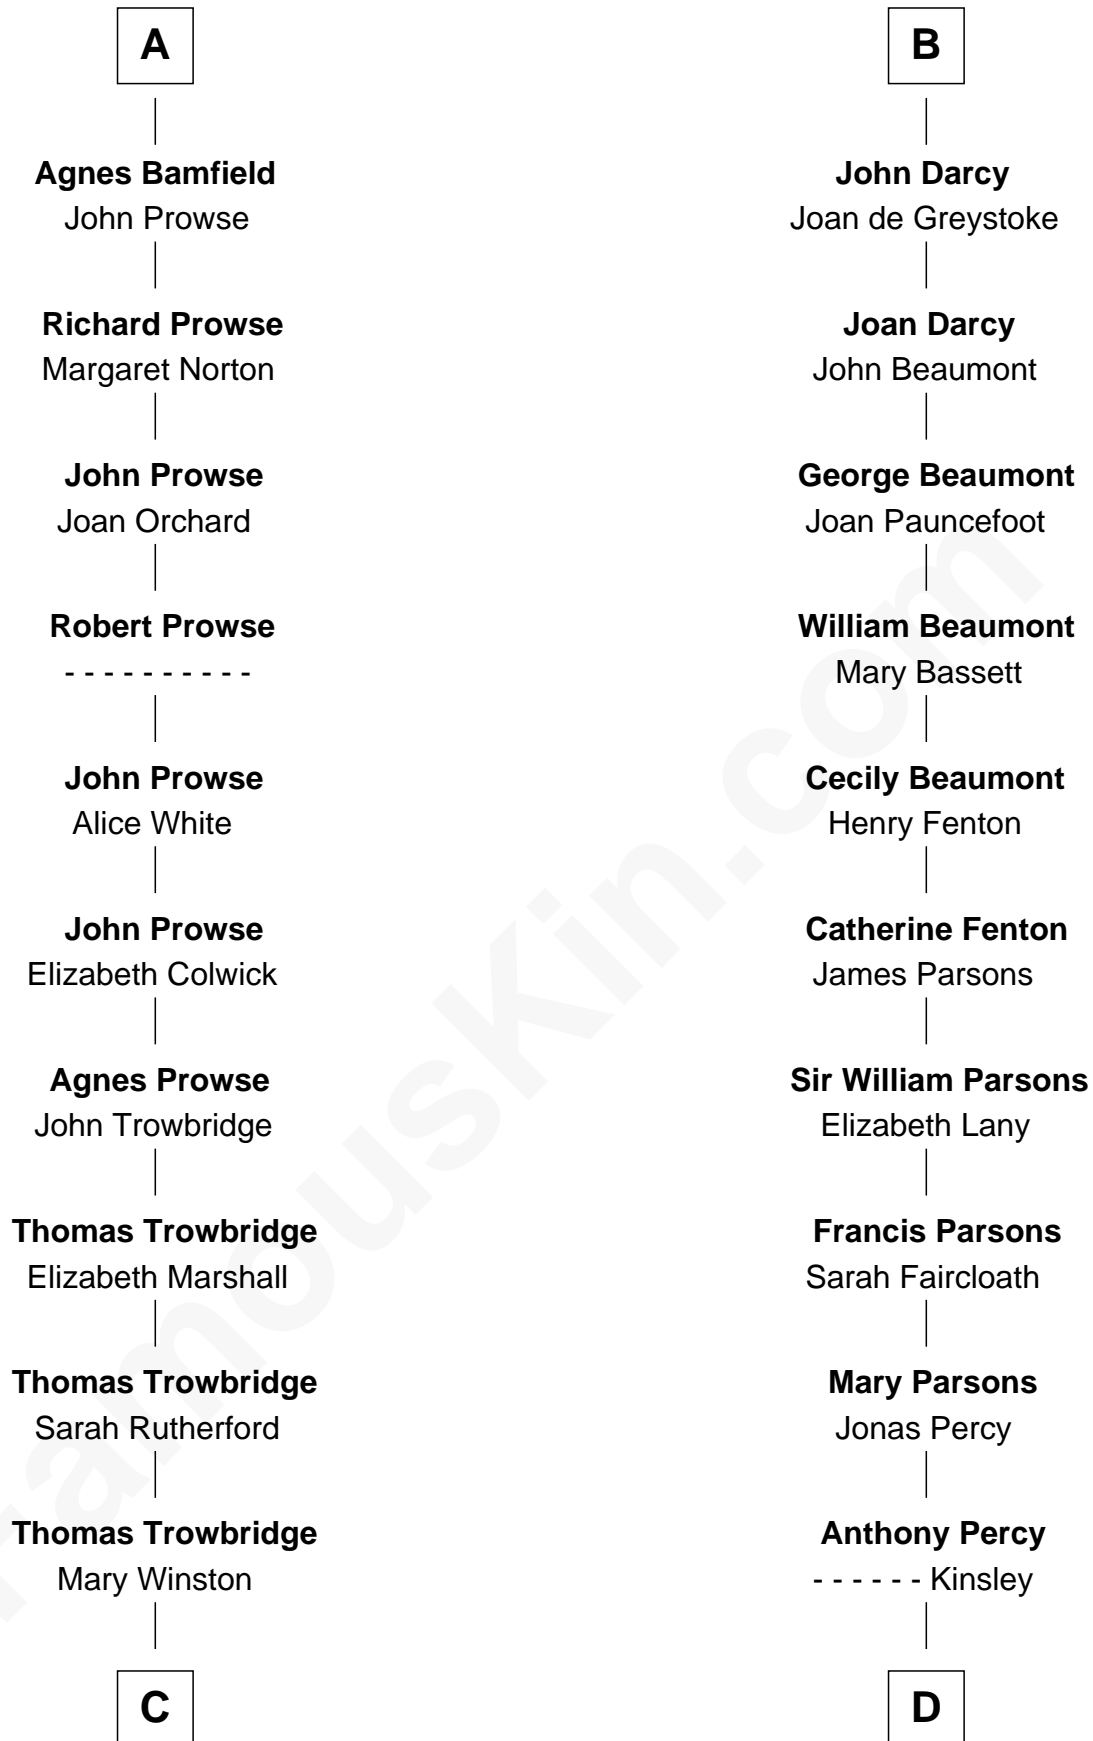

# FamousKin.com Relationship Chart of

**Rutherford B. Hayes**

19th U.S. President

21st cousin of

**Sir Arthur Conan Doyle**

Author, "Sherlock Holmes"

**Sir Geoffrey FitzPiers**

Aveline de Clare

**C**

**Sarah Trowbridge**

John Russell

**Rebecca Russell**

Ezekiel Hayes

**Rutherford Hayes**

Chloe Smith

**Rutherford Hayes**

Sophia Birchard

**Rutherford B. Hayes**

*19th U.S. President*

**D**

**Mary Percy**

Rev. Dr. Richard Pack

**William Pack**

Catherine Scott