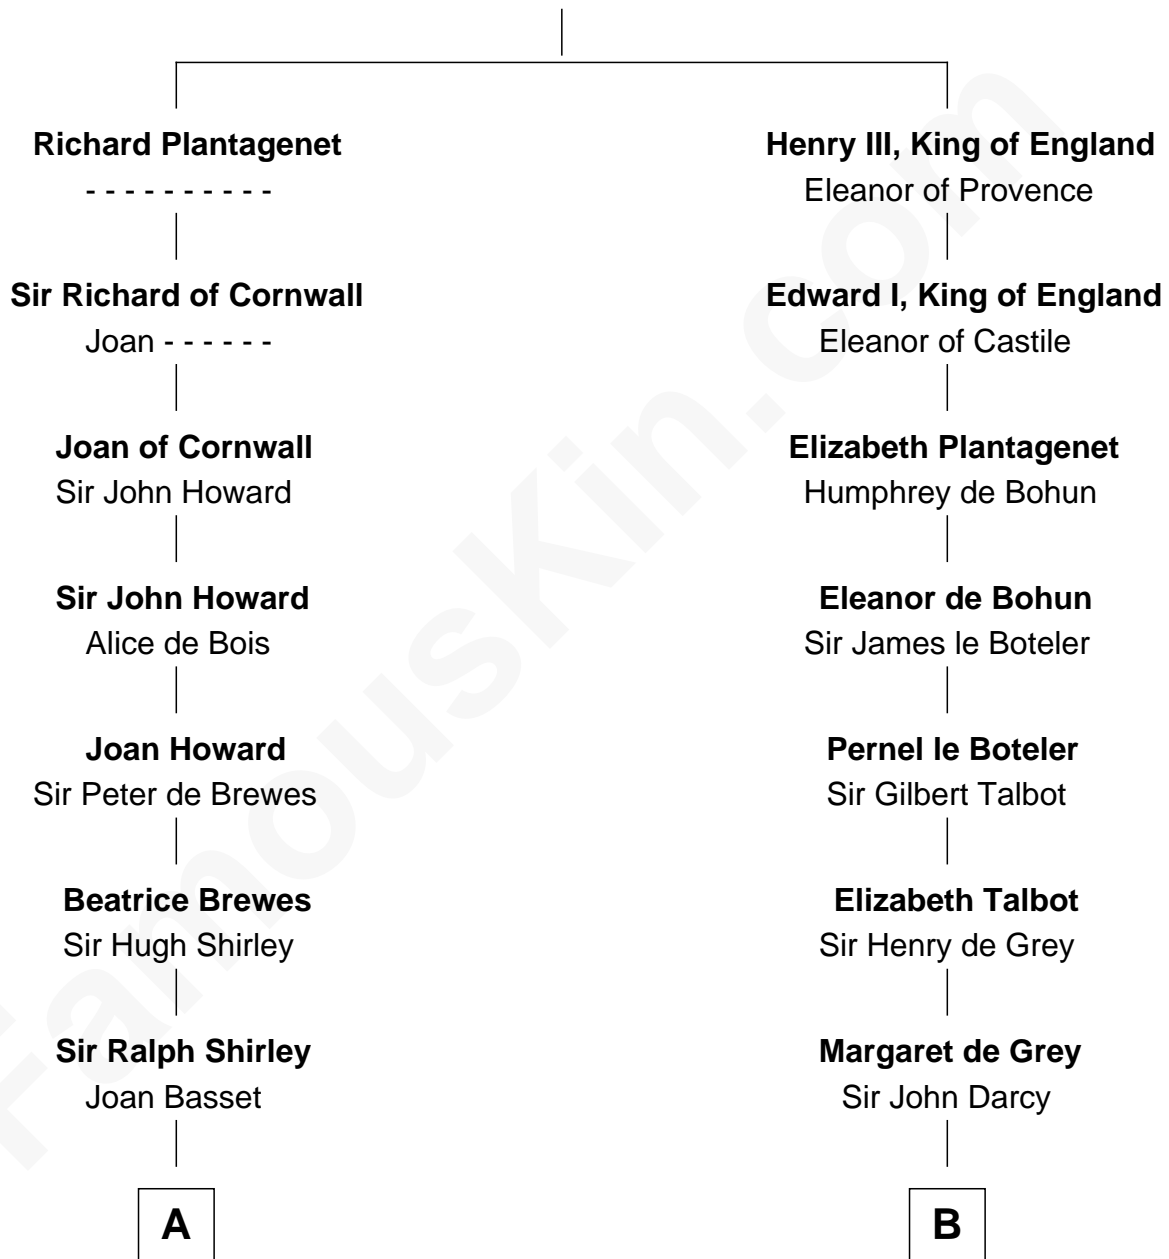

# FamousKin.com Relationship Chart of

**Rutherford B. Hayes**

19th U.S. President

21st cousin of

**Sir Arthur Conan Doyle**

Author, "Sherlock Holmes"

**John, King of England**

Isabelle of Angoulême

**C**

**Abigail Hale**  
Isaac Chandler

**Abigail Chandler**  
Israel Smith

**Chloe Smith**  
Rutherford Hayes

**Rutherford Hayes**  
Sophia Birchard

**Rutherford B. Hayes**  
*19th U.S. President*

**D**

**Mary Percy**  
Rev. Dr. Richard Pack

**William Pack**  
Catherine Scott

**Catherine Pack**  
William Foley

**Mary Josephine Elizabeth Foley**  
Charles Altamont Doyle

**Sir Arthur Conan Doyle**  
*Author, "Sherlock Holmes"*