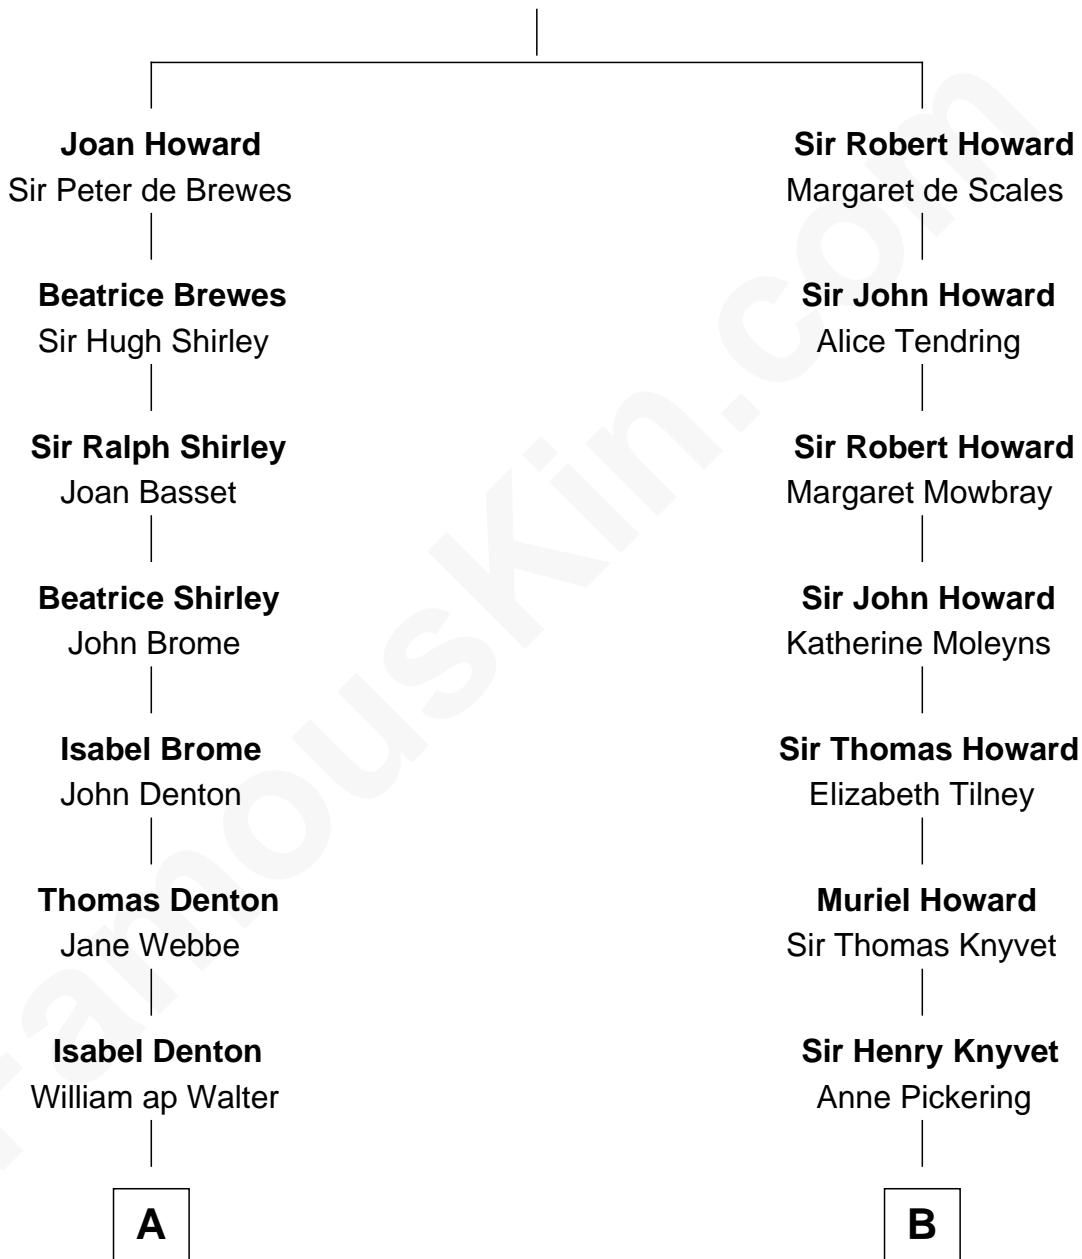

FamousKin.com
Relationship Chart of
Rutherford B. Hayes
19th U.S. President

17th cousin 2 times removed of

Tilda Swinton
Movie Actress

Sir John Howard
 Alice de Bois

C

Mariora Beatrice Evelyn Rochfort Alers-Hankey

Alan Henry Campbell Swinton

Sir John Swinton

Judith Balfour Killen

Tilda Swinton

Movie Actress

FamousKin.com