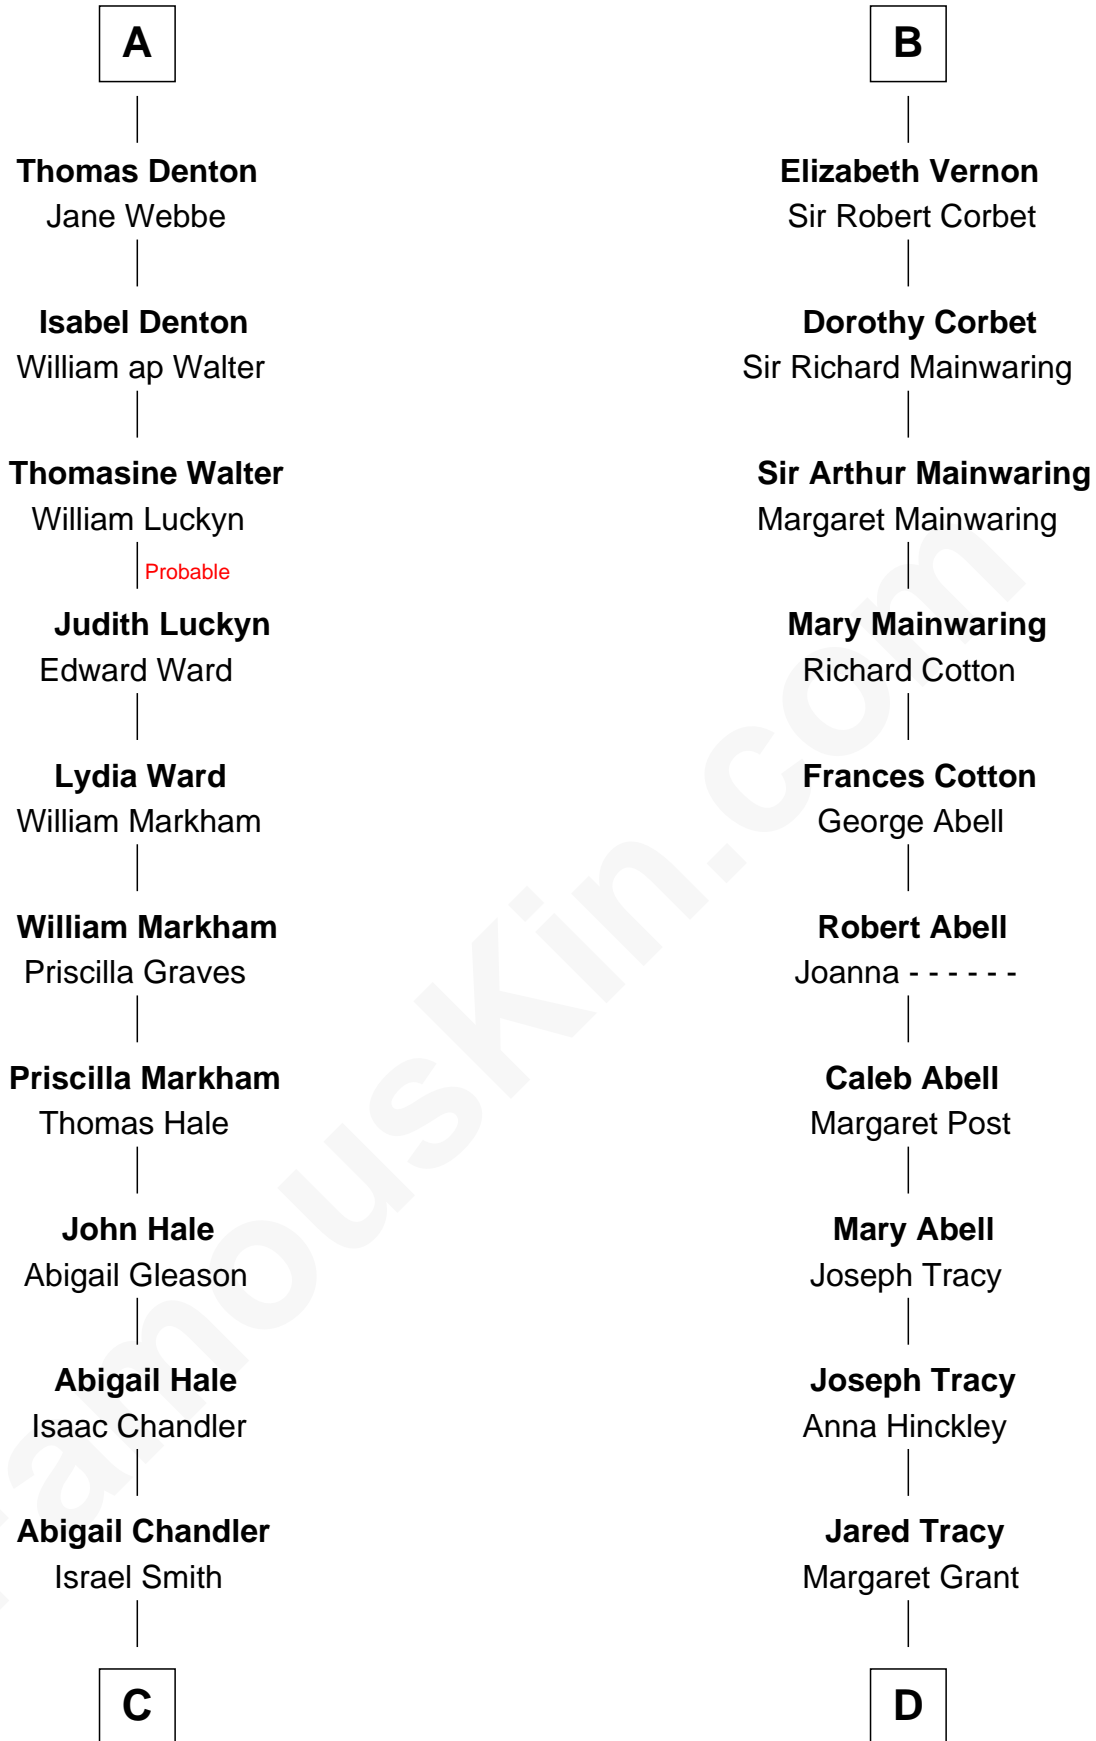

**FamousKin.com**  
**Relationship Chart of**  
**Rutherford B. Hayes**  
*19th U.S. President*

**19th cousin 2 times removed of**  
**Henry Sturgis Morgan**  
*Co-Founder of Morgan Stanley*

**Sir Robert de Ros**  
 Isabel de Aubeney

**C**

**Chloe Smith**  
Rutherford Hayes

**Rutherford Hayes**  
Sophia Birchard

**Rutherford B. Hayes**  
*19th U.S. President*

**D**

**William Gedney Tracy**  
Rachel Huntington

**Charles F. Tracy**  
Louisa Kirkland

**Frances Louisa Tracy**  
John Pierpont Morgan

**John Pierpont Morgan**  
Jane Norton Grew

**Henry Sturgis Morgan**  
*Co-Founder of Morgan Stanley*