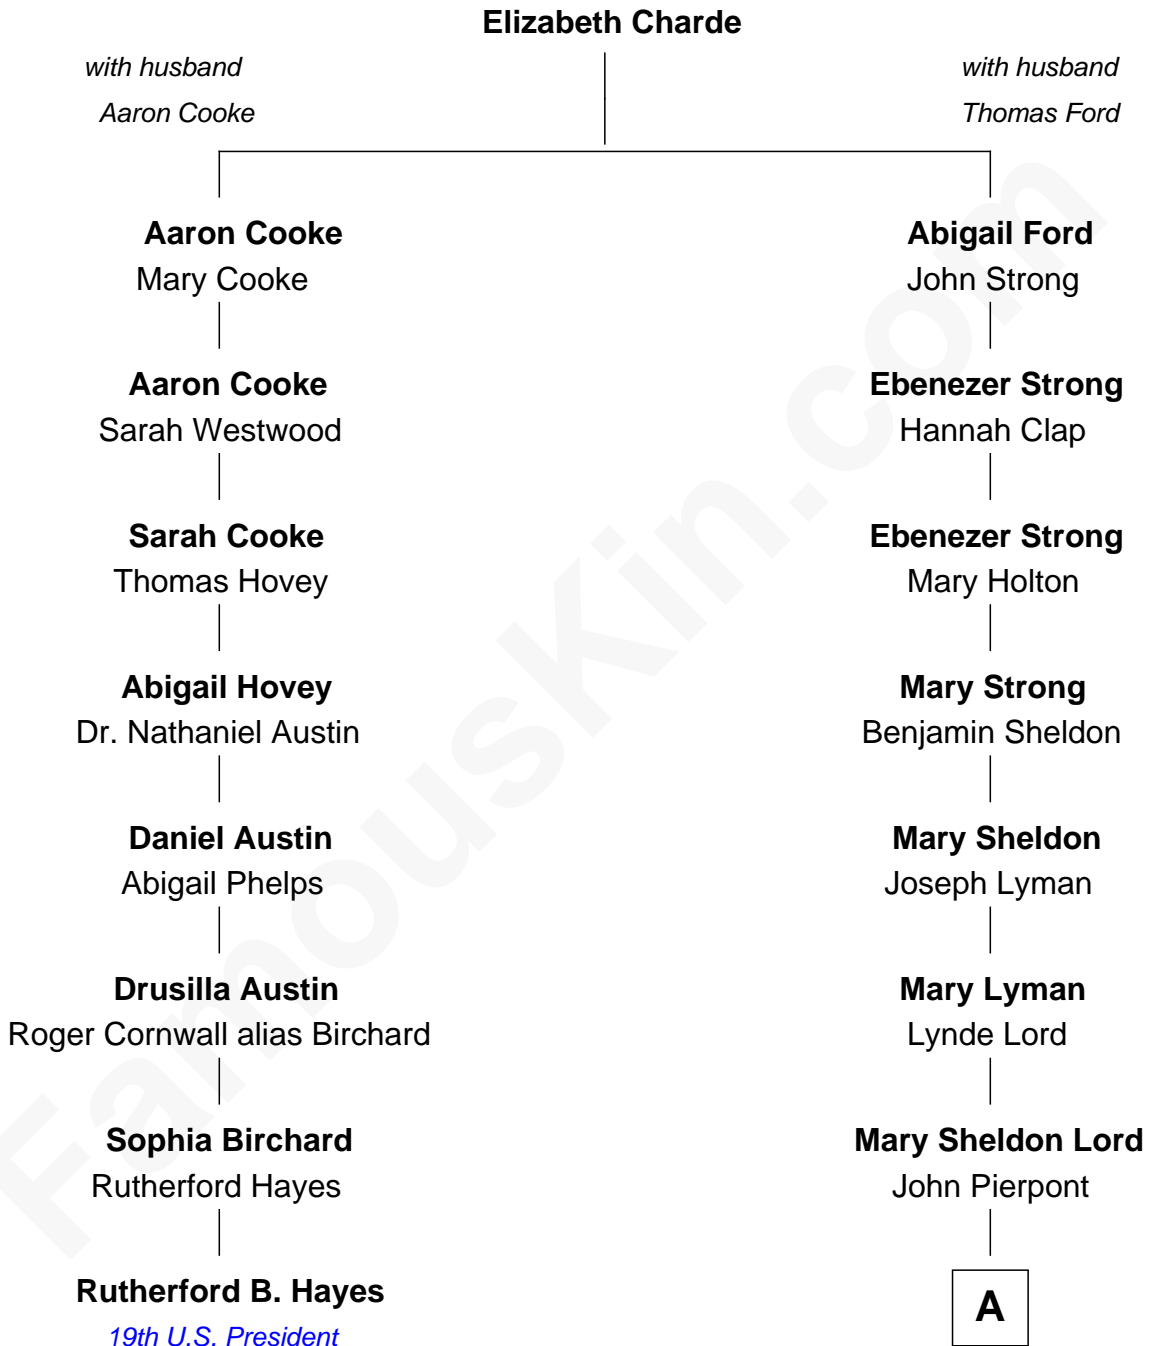

FamousKin.com
Relationship Chart of
Rutherford B. Hayes
19th U.S. President

7th cousin 3 times removed of
Henry Sturgis Morgan
Co-Founder of Morgan Stanley

A

Juliet Pierpont

Junius Spencer Morgan

John Pierpont Morgan

Frances Louisa Tracy

John Pierpont Morgan

Jane Norton Grew

Henry Sturgis Morgan

Co-Founder of Morgan Stanley

FamousKin.com